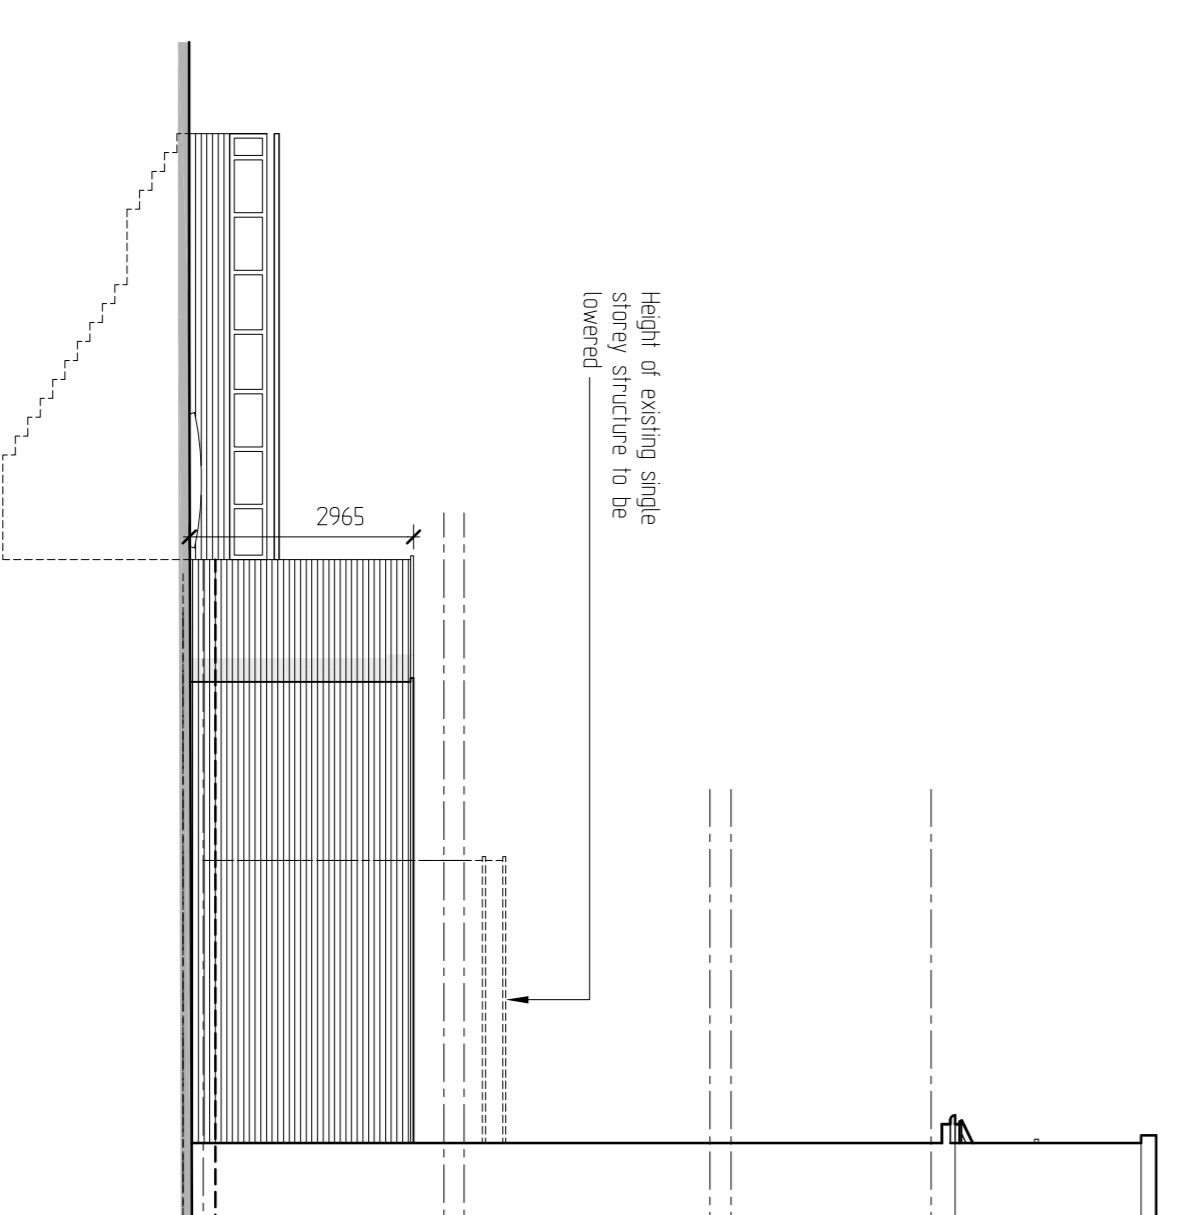

Front Elevation

Rear Elevation

Side Elevation

Side (Inner) Elevation

Rev C Planning officers' comments incorporated 23/03/16

Basement Extension to  
81 Fordwych Road West Hampstead  
London  
Project :

Basement Extension  
Scheme Proposal - ELEVATIONS  
Title :

Date :	Scale :	Drawing No. :	Revision :
Oct 2015	1:100	31-14-EX23	C