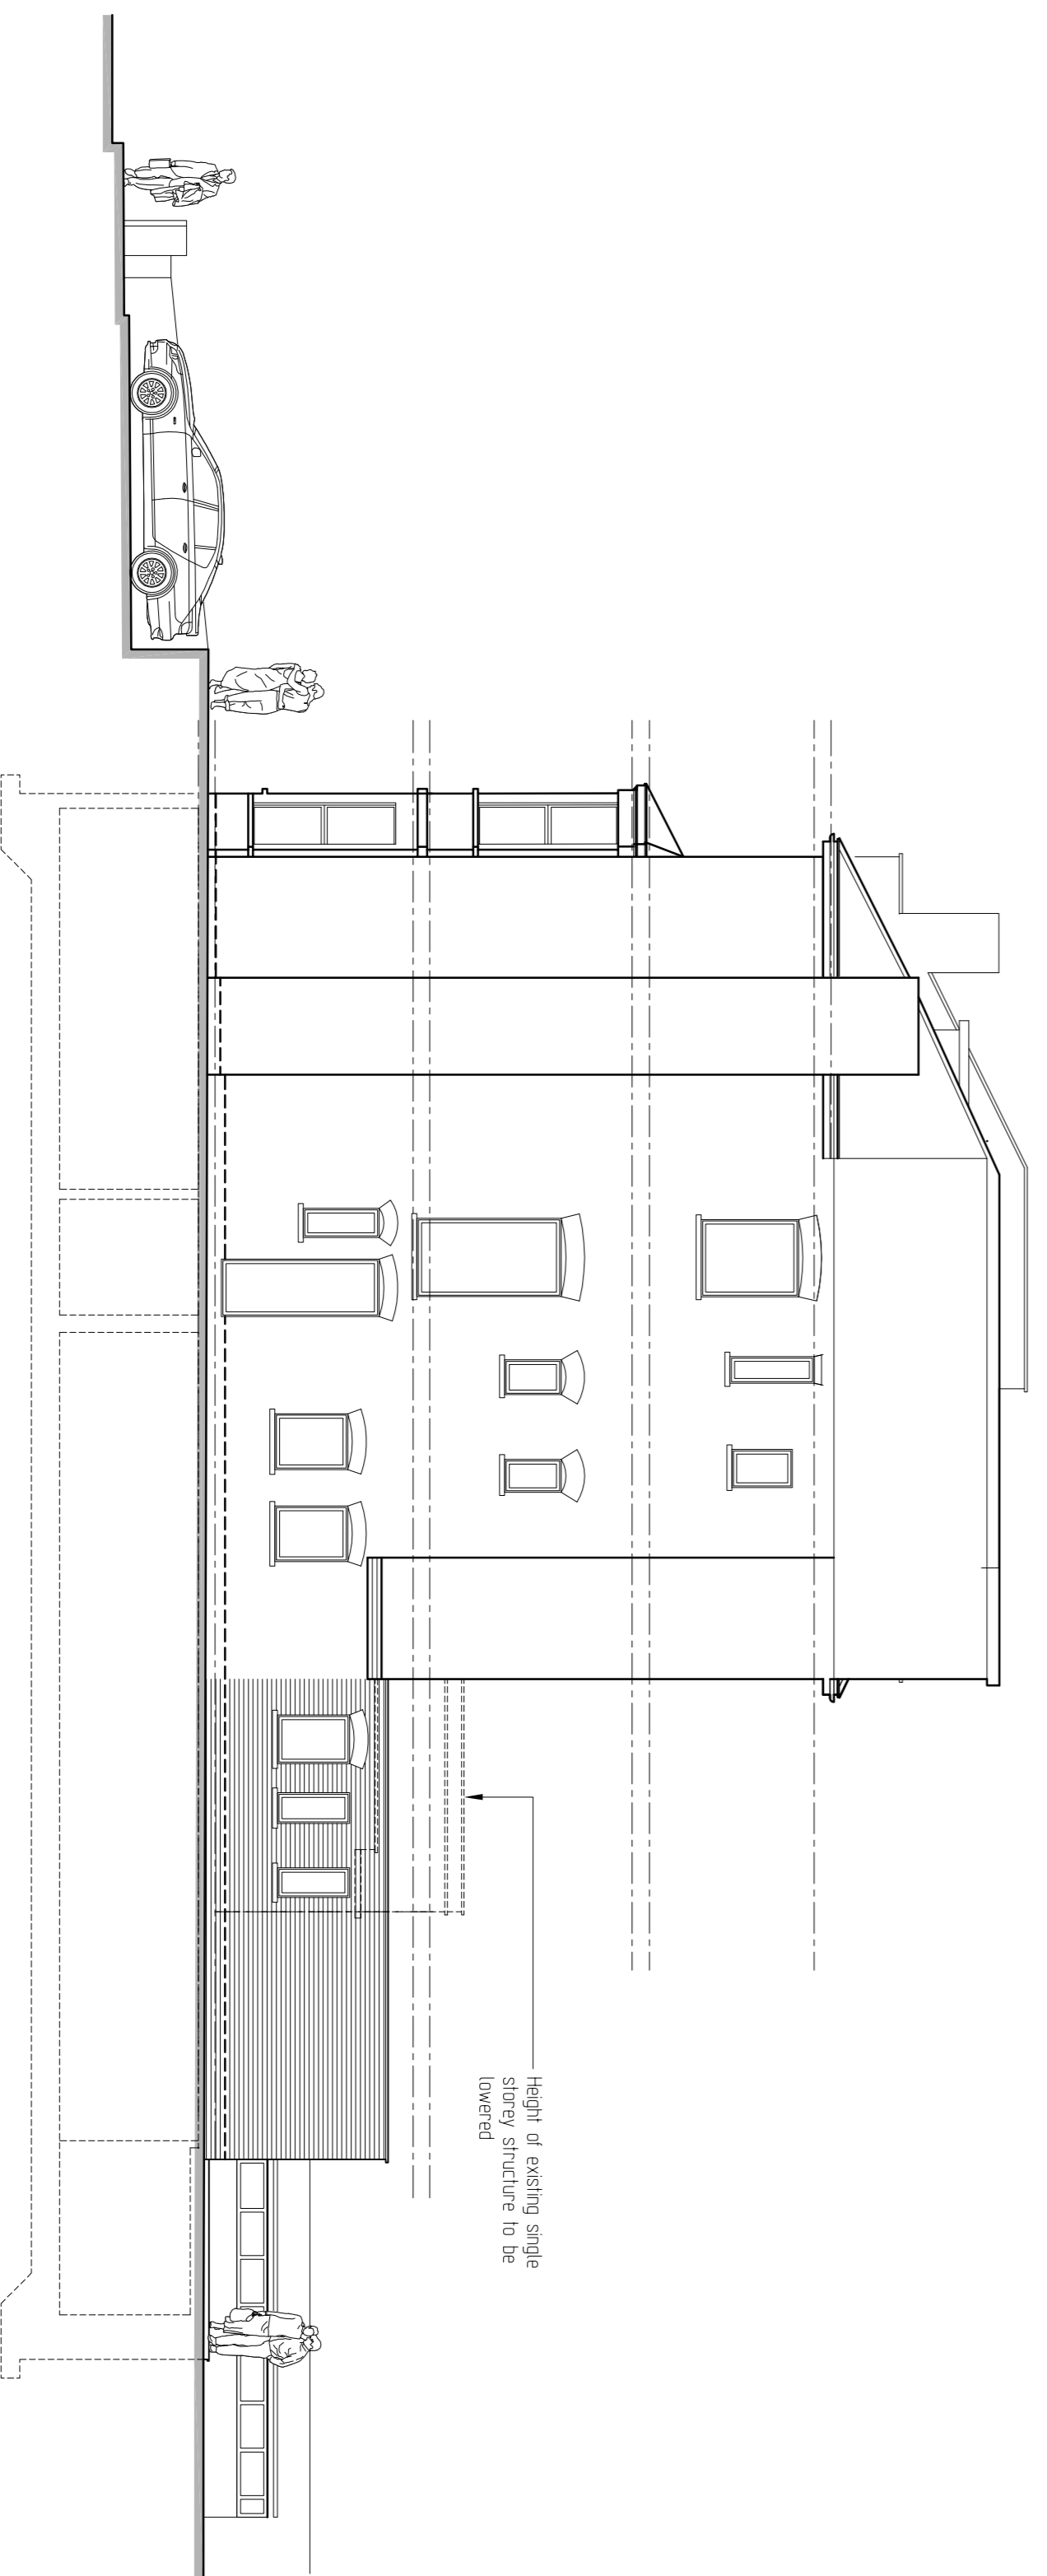

Front Elevation

Rear Elevation

Side Elevation

Side (Inner) Elevation

Rev C Planning officers' comments incorporated 23/03/16

Basement Extension to  
81 Fordwych Road West Hampstead  
London  
Project :

Basement Extension  
Scheme Proposal - ELEVATIONS  
Title :

Date :	Scale :	Drawing No. :	Revision :
Oct 2015	1:100	31-14-EX23	C