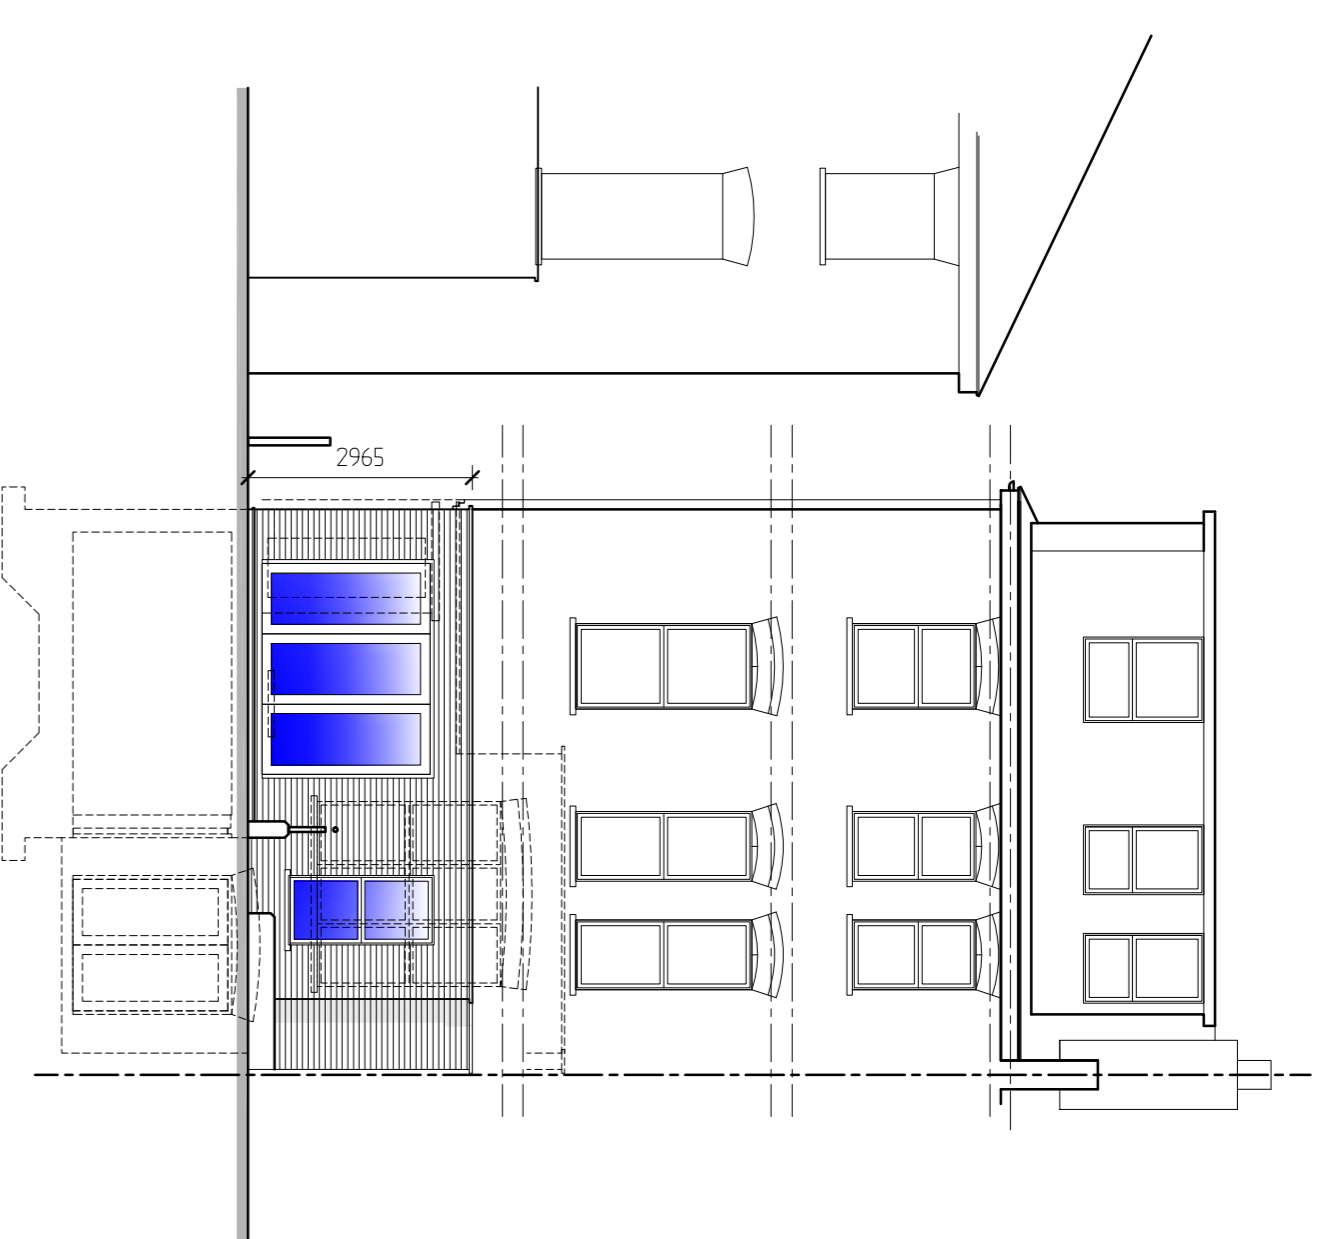

Front Elevation

Rear Elevation

Side Elevation

Side (Inner) Elevation

Rev C Planning officers' comments incorporated 23/03/16

Basement Extension to  
81 Fordwych Road West Hampstead  
London  
Project :

Basement Extension  
Scheme Proposal - ELEVATIONS  
Title :

Date :	Scale :	Drawing No. :	Revision :
Oct 2015	1:100	31-14-EX23	C