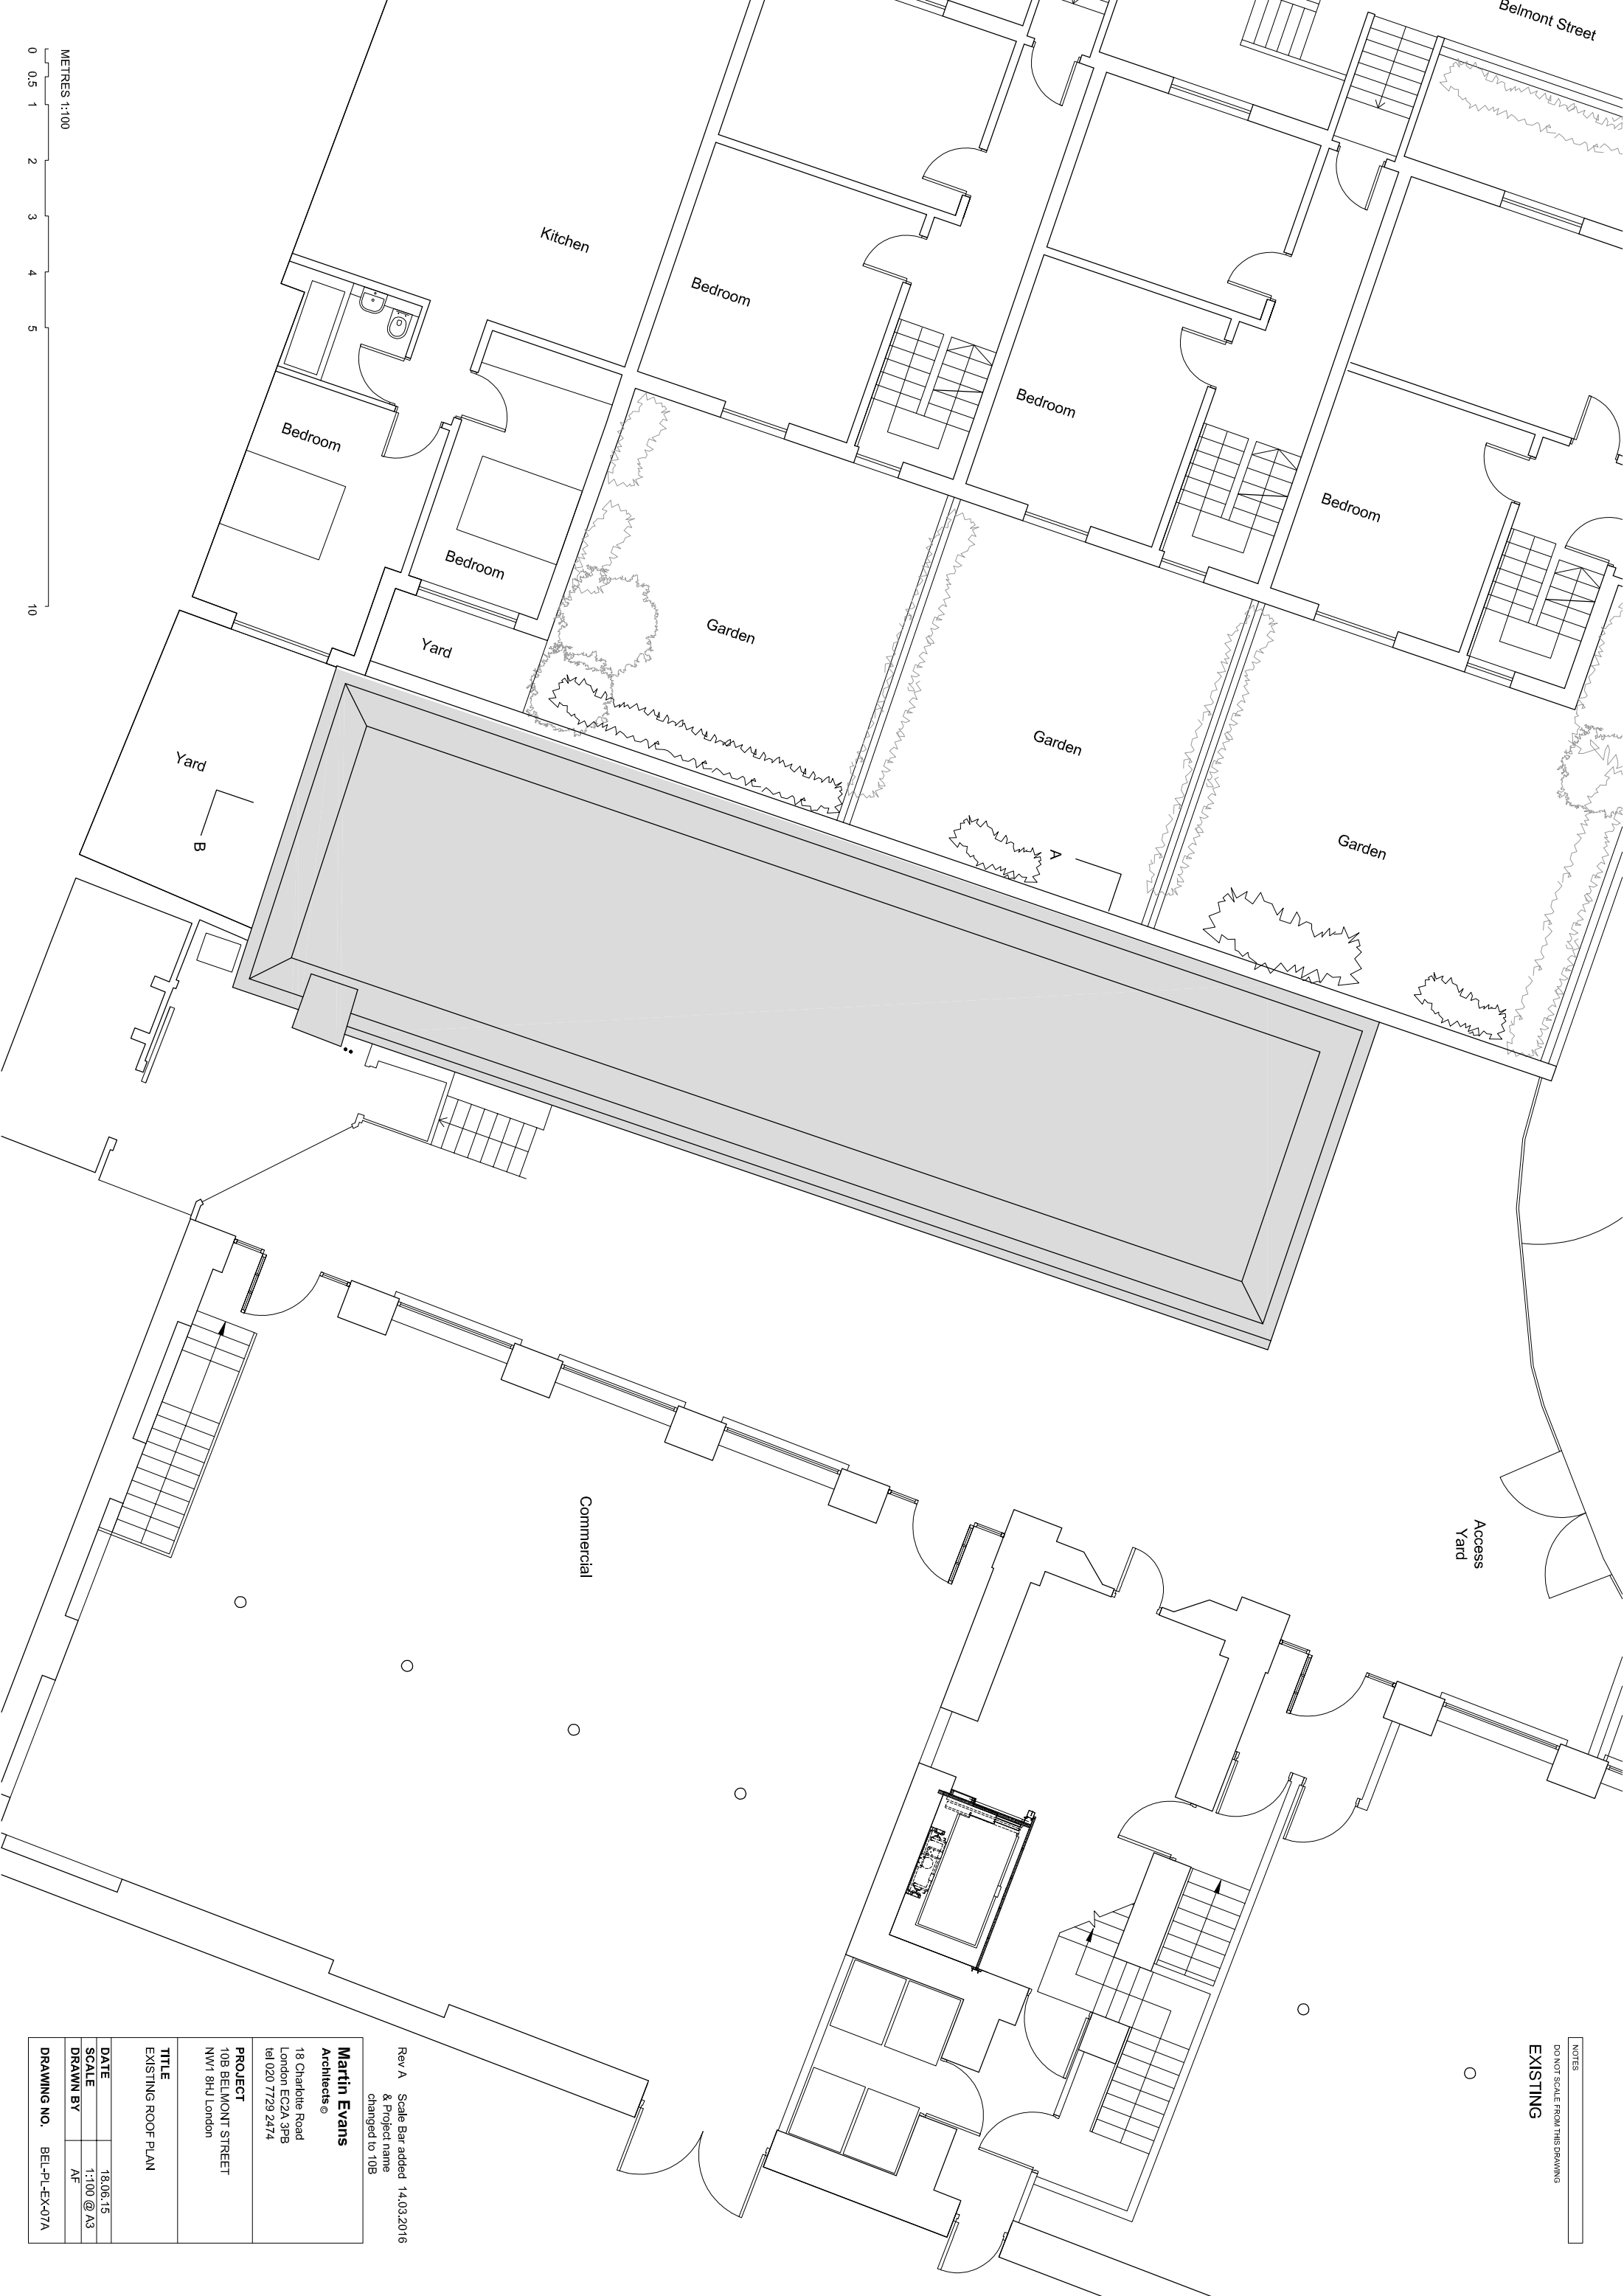

Belmont Street

METRES 1:100
0 0.5 1 2 3 4 5 10

NOTES
DO NOT SCALE FROM THIS DRAWING
EXISTING

Rev A Scale Bar added 14.03.2016
& Project name
changed to 108

Martin Evans
Architects ©
13 Charlotte Road
London EC2A 3PB
Tel 020 7729 2474

PROJECT
108 BELMONT STREET
NW1 8JU London

TITLE
EXISTING ROOF PLAN

DATE	18.06.15
SCALE	1:100 @ A3
DRAWN BY	AF
DRAWING NO.	BEL-PL-EX-07A