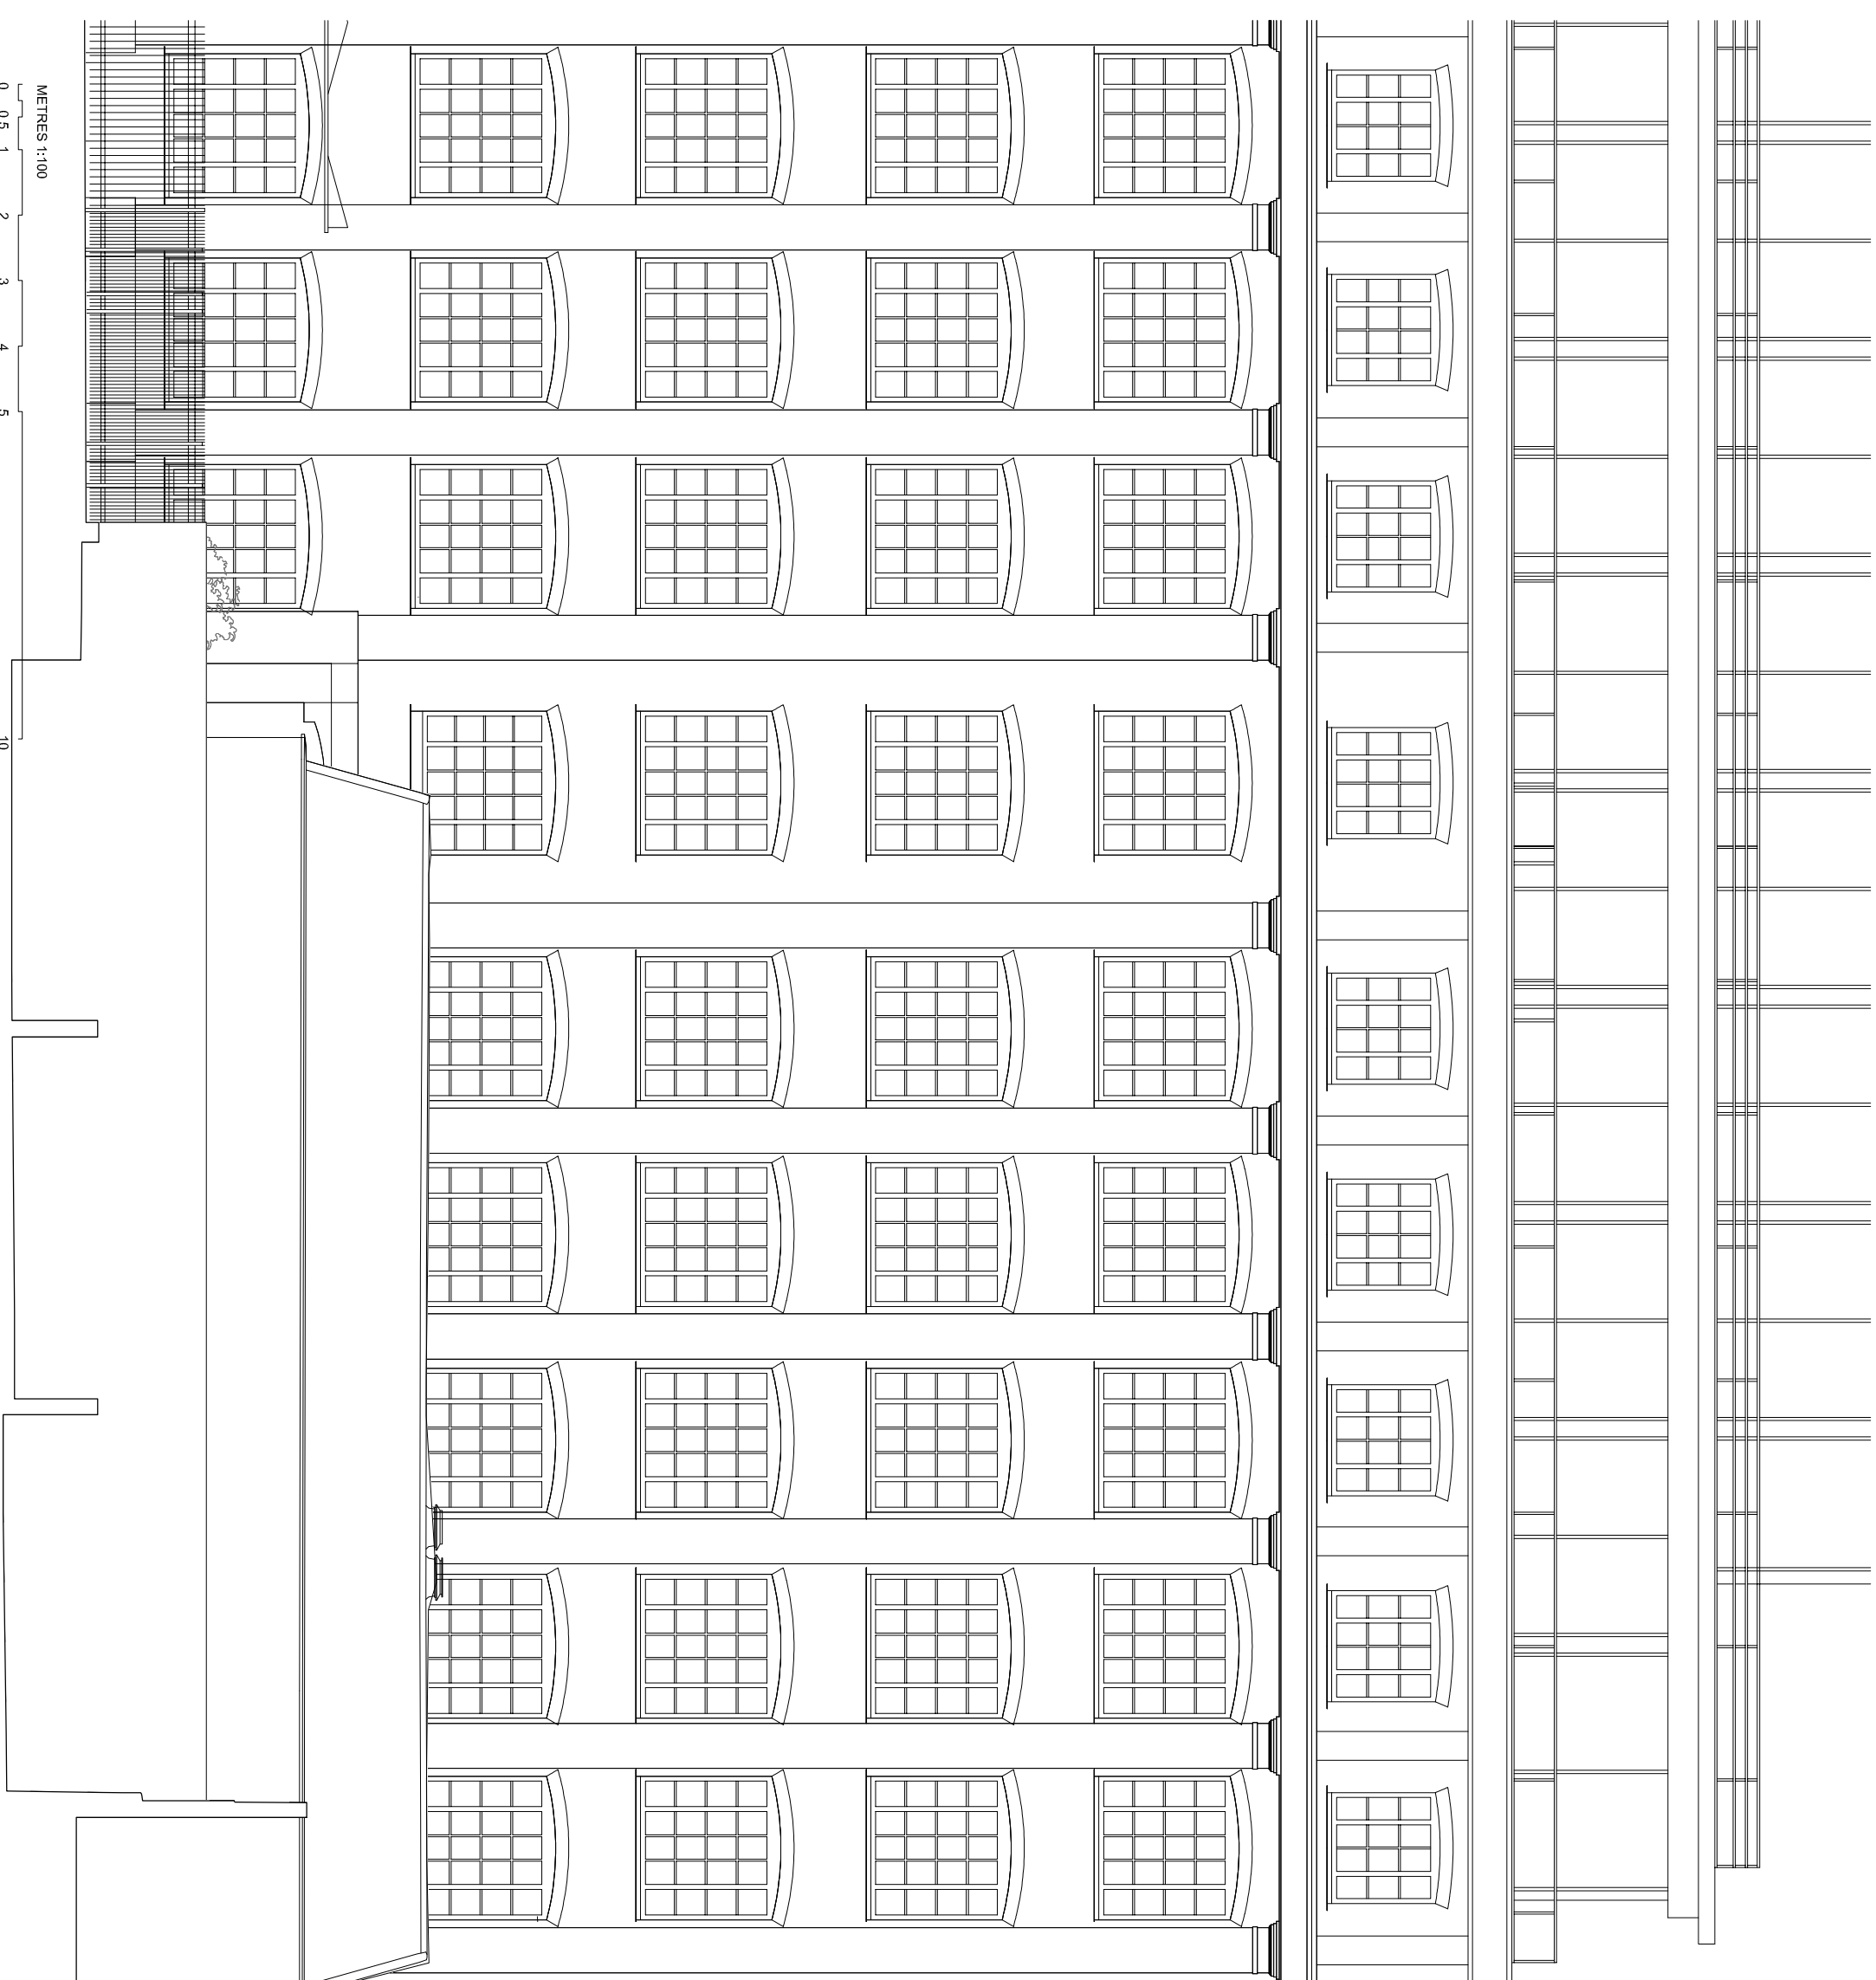

NOTES

DO NOT SCALE FROM THIS DRAWING

**EXISTING**

Rev A Scale Bar added 14.03.2016  
& Project name  
changed to 108

**Martin Evans**  
Architects®

18 Charlotte Road  
London EC2A 3PB  
Tel 020 7729 2474

**PROJECT**  
108 BELMONT STREET  
NW1 8HJ London

**TITLE**  
EXISTING WEST ELEVATION

<b>DATE</b>	18.06.15
<b>SCALE</b>	1:100 @ A3
<b>DRAWN BY</b>	AF
<b>DRAWING NO.</b>	BEL-PL-EX-02A