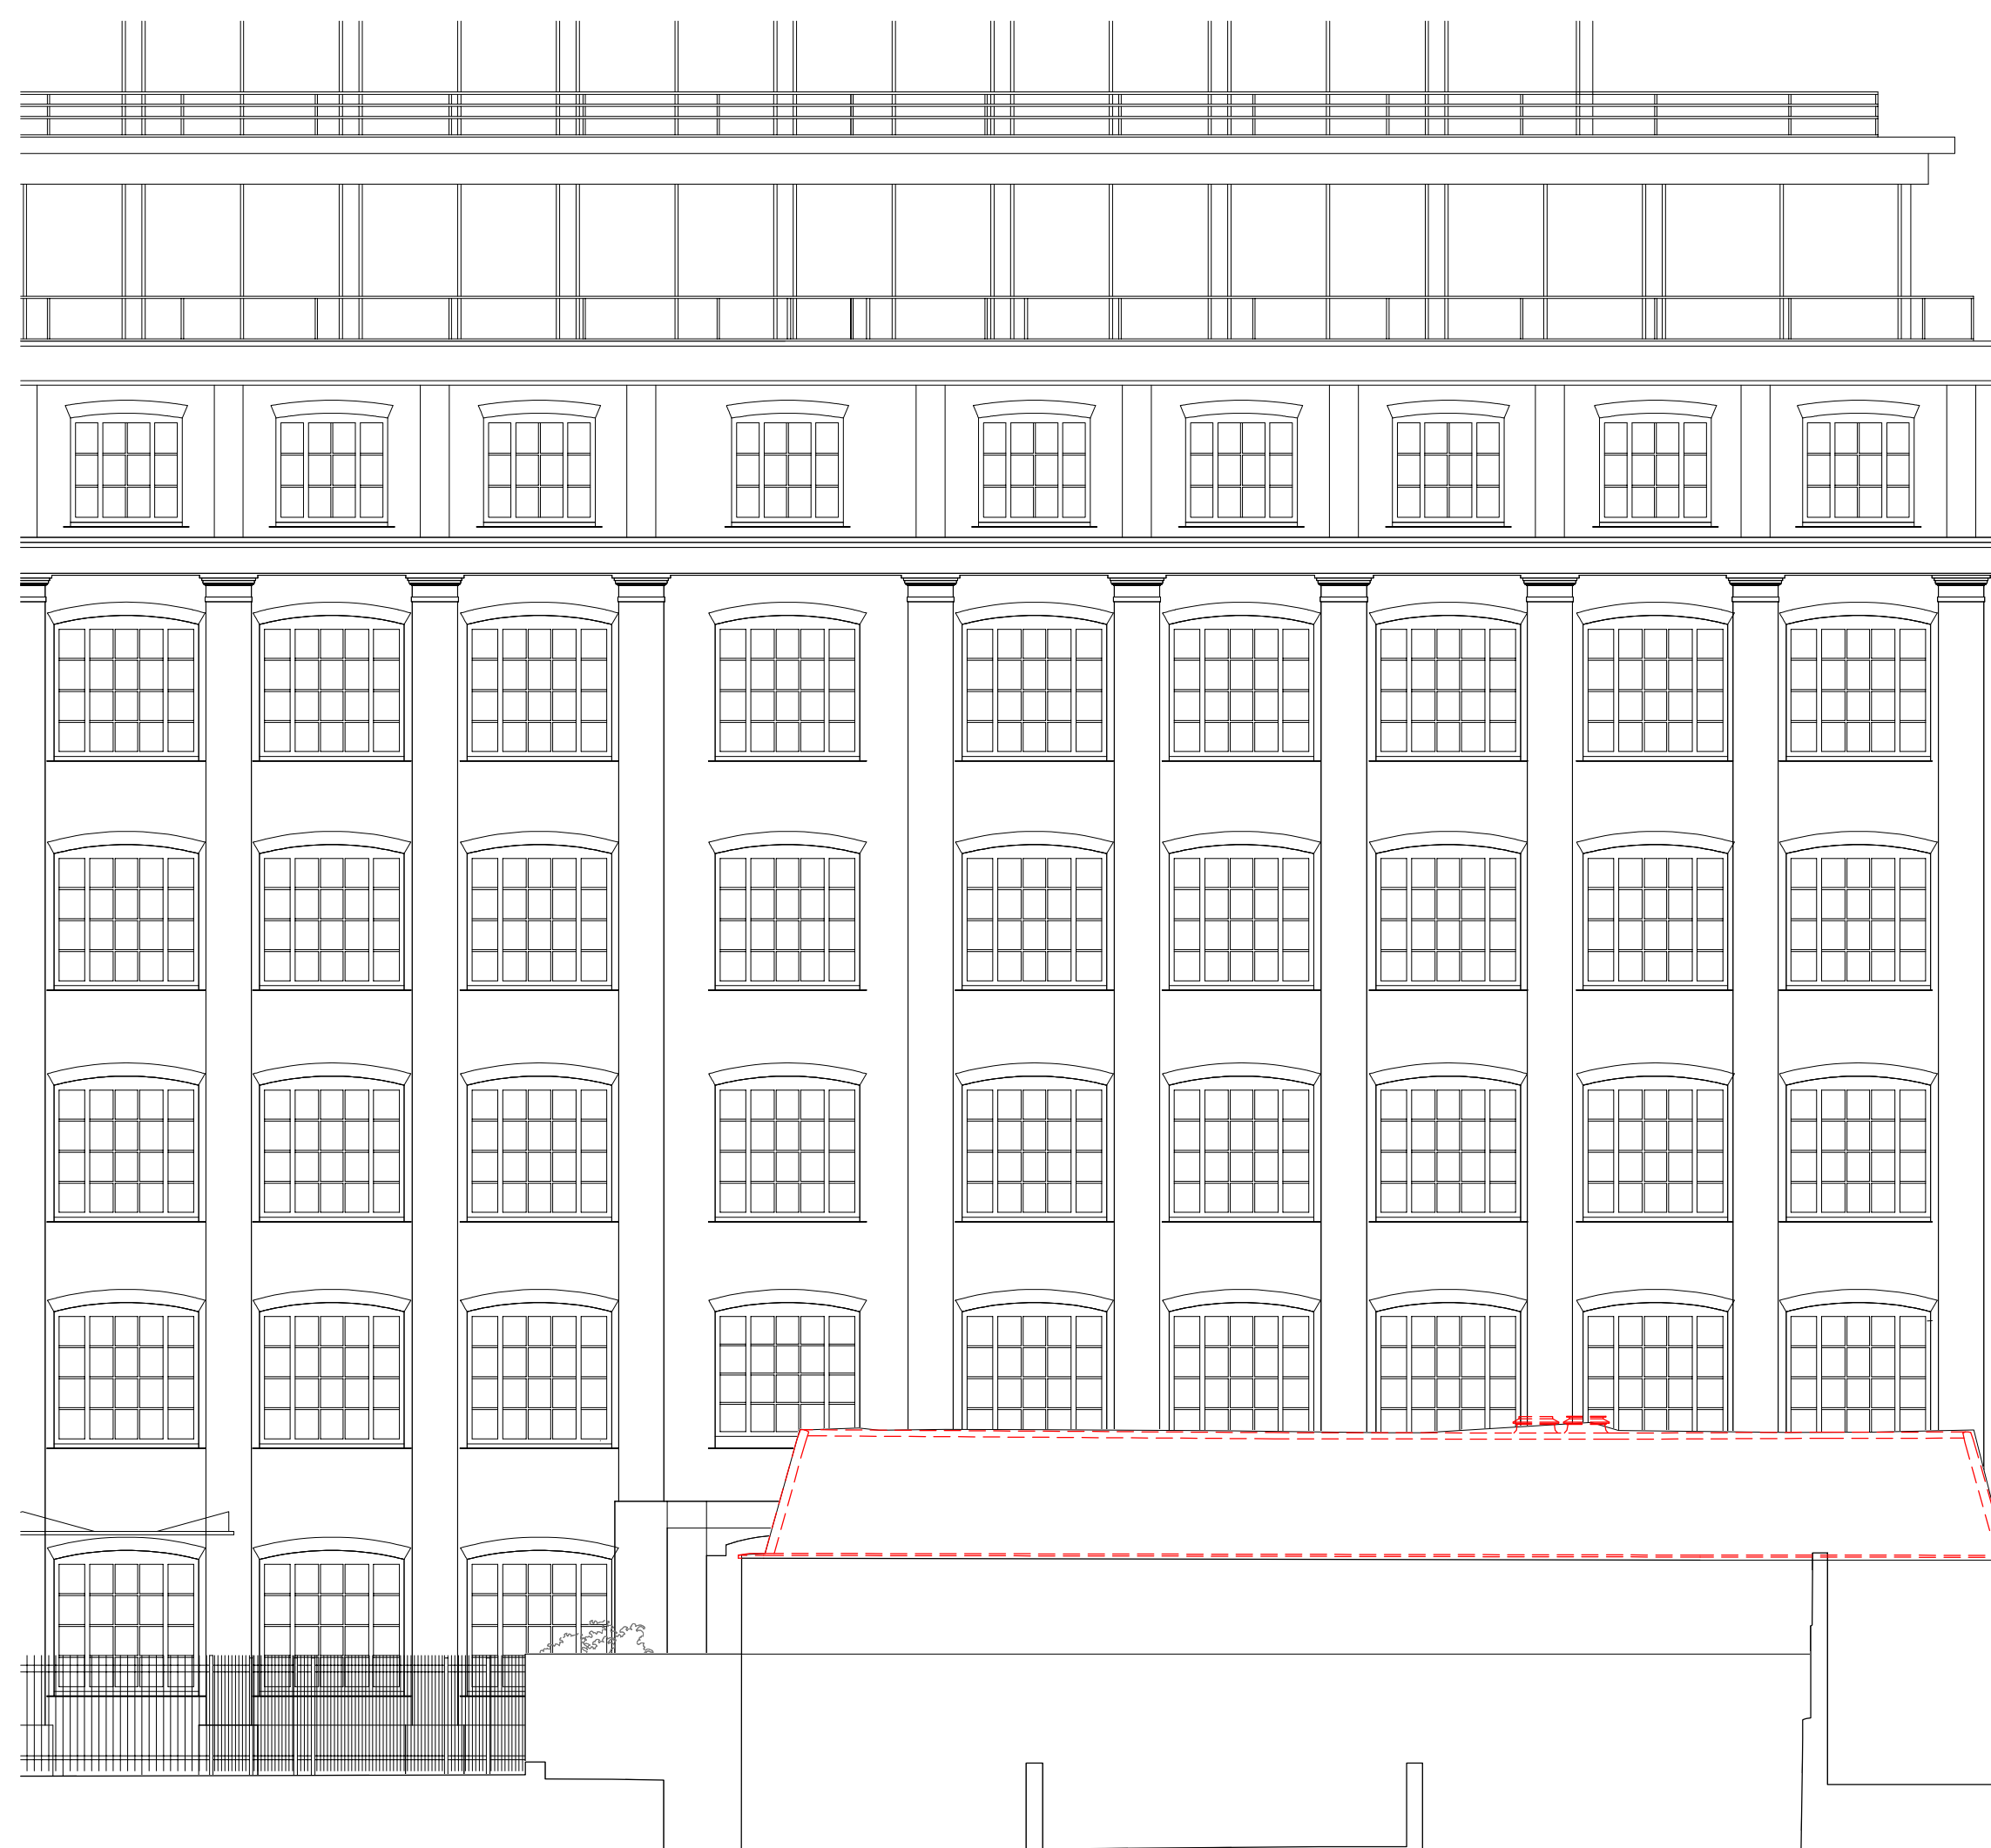

NOTES

DO NOT SCALE FROM THIS DRAWING

PLANNING

Martin Evans Architects ©	
18 Charlotte Road London EC2A 3PB tel 020 7729 2474	
PROJECT 10B BELMONT STREET NW1 8HJ London	
TITLE DEMOLITION WEST ELEVATION	
DATE	18.06.15
SCALE	1:100 @ A3
DRAWN BY	AF
DRAWING NO.	BEL-PL-DEM-02