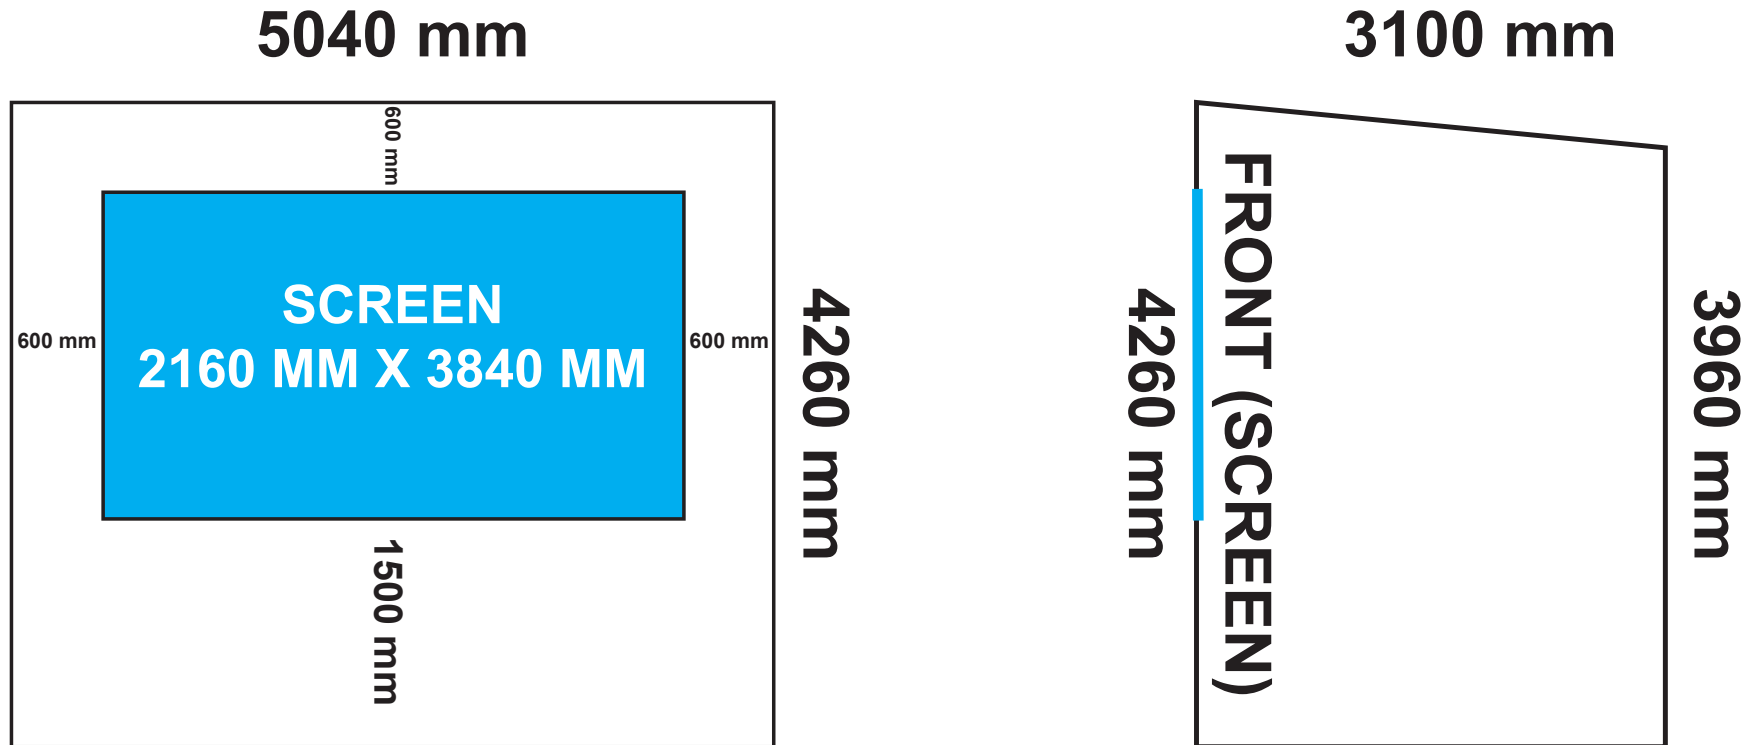

# REGENT'S PLACE

FRONT

BACK

PRINTABLE AREA

# REGENT'S PLACE

**EVENLY DISTRIBUTED WEIGHT 3850 KG (INCLUDES BALLAST)**