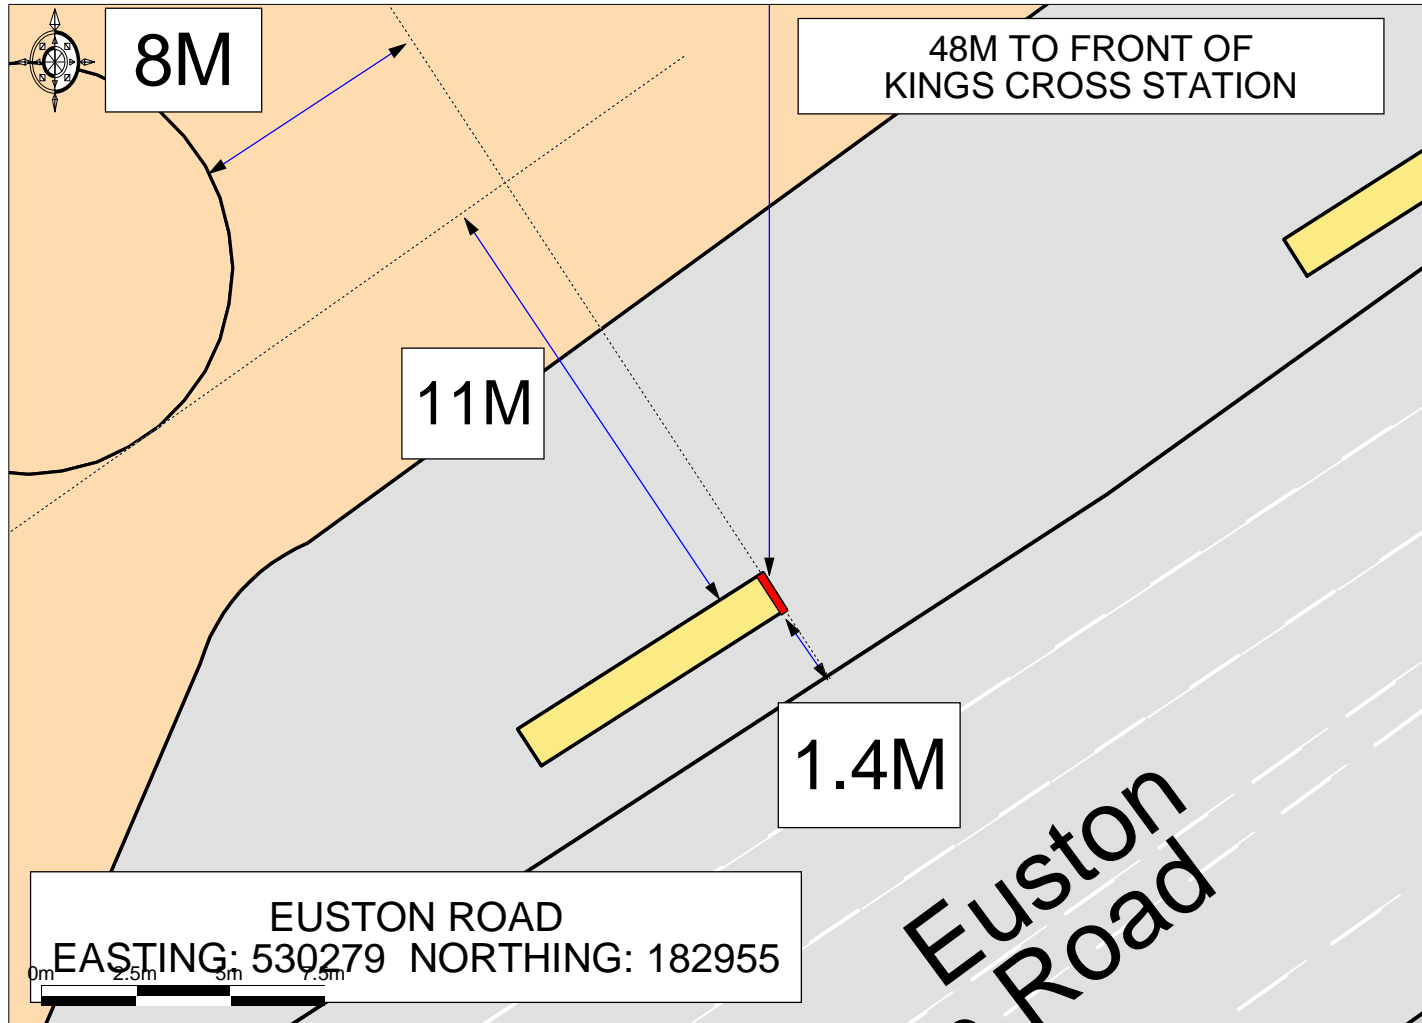

IFO KINGS CROSS STATION, EUSTON ROAD, LONDON. N1 9AL

© UKMap Copyright The Geoinformation Group 2015 Licence No. LANDMLON100003121118. Plotted Scale - 1:200

LONDON BOROUGH OF CAMDEN.
PROPOSAL: DIGITAL ADVERTISING PANEL AFFIXED TO TFL BUS SHELTER 0107/0192