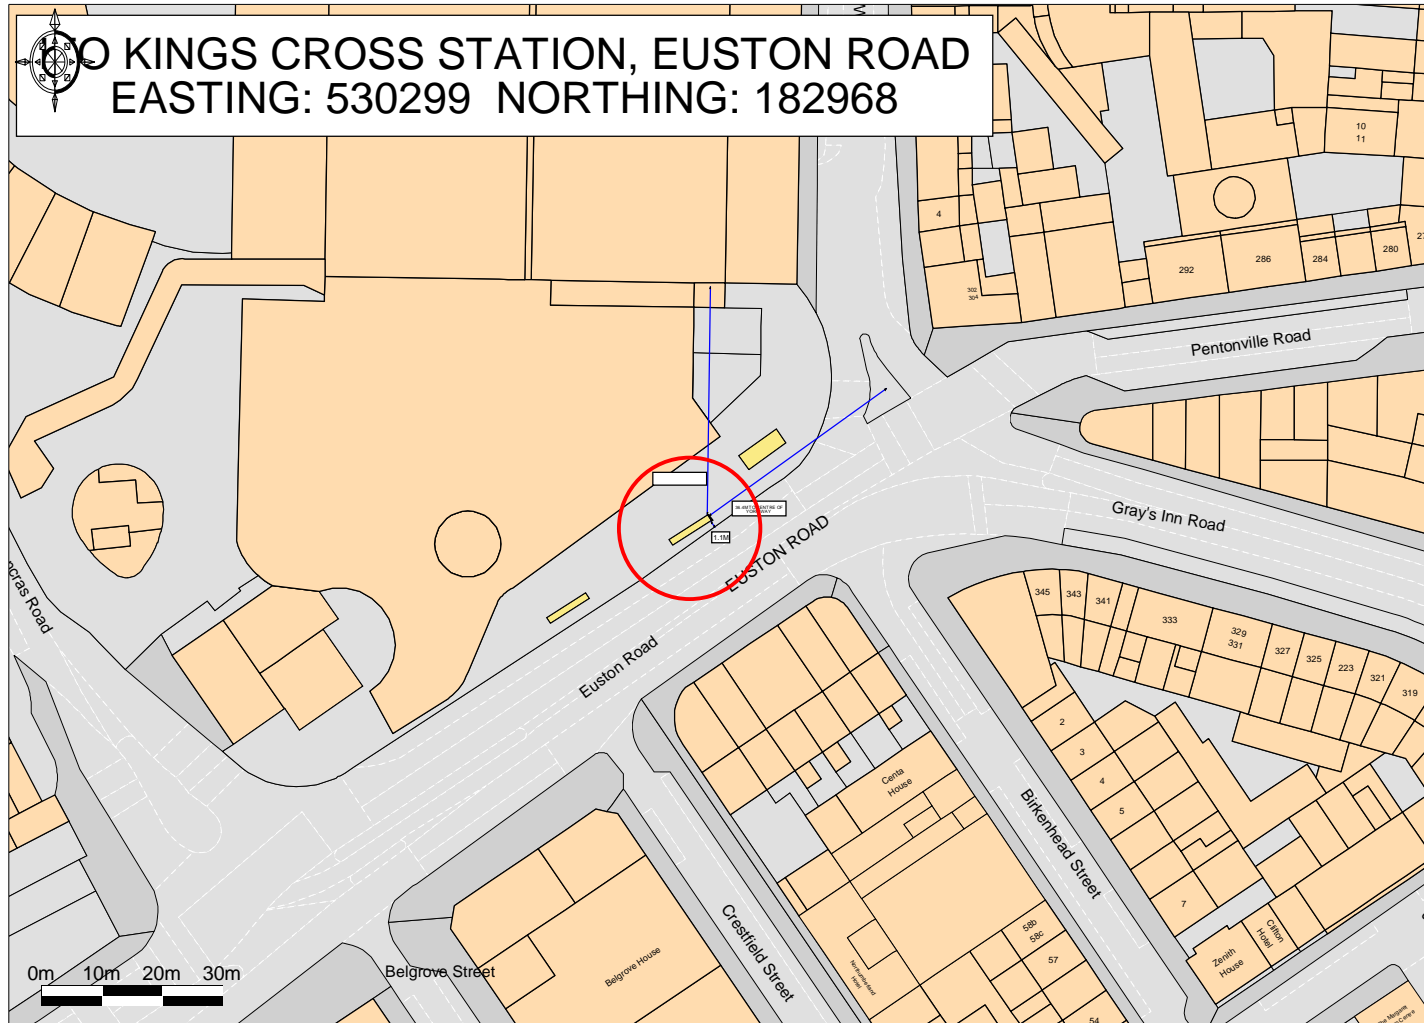

I/O KINGS CROSS STATION, EUSTON ROAD, LONDON. N1 9AL

© UKMap Copyright The Geoinformation Group 2015 Licence No. LANDMLON10003121118. Plotted Scale - 1:1250

LONDON BOROUGH OF CAMDEN.
PROPOSAL: DIGITAL ADVERTISING PANEL AFFIXED TO TFL BUS SHELTER 0107/0193