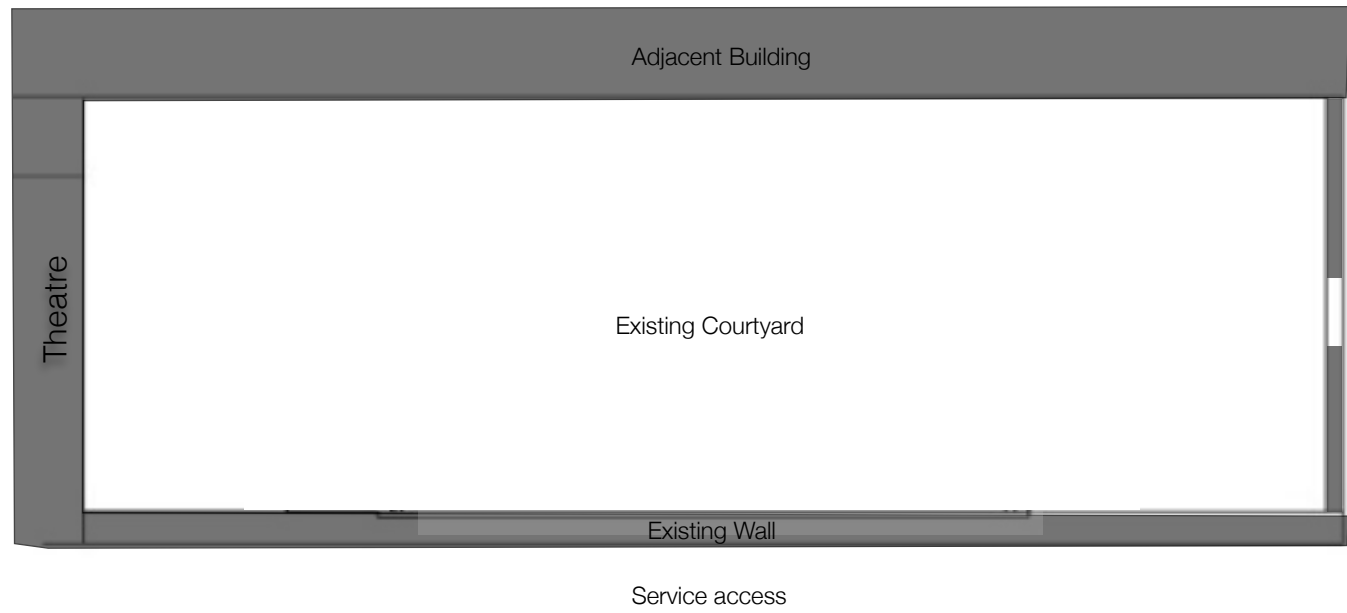

PLAN - PROPOSED
1:100@A3

PLAN - EXISTING
1:100@A3

BLOCK PLAN - EXISTING
1:200@A3

**NEW DIORAMA THEATRE
DRAWING 3 - EXISTING & PROPOSED PLANS**