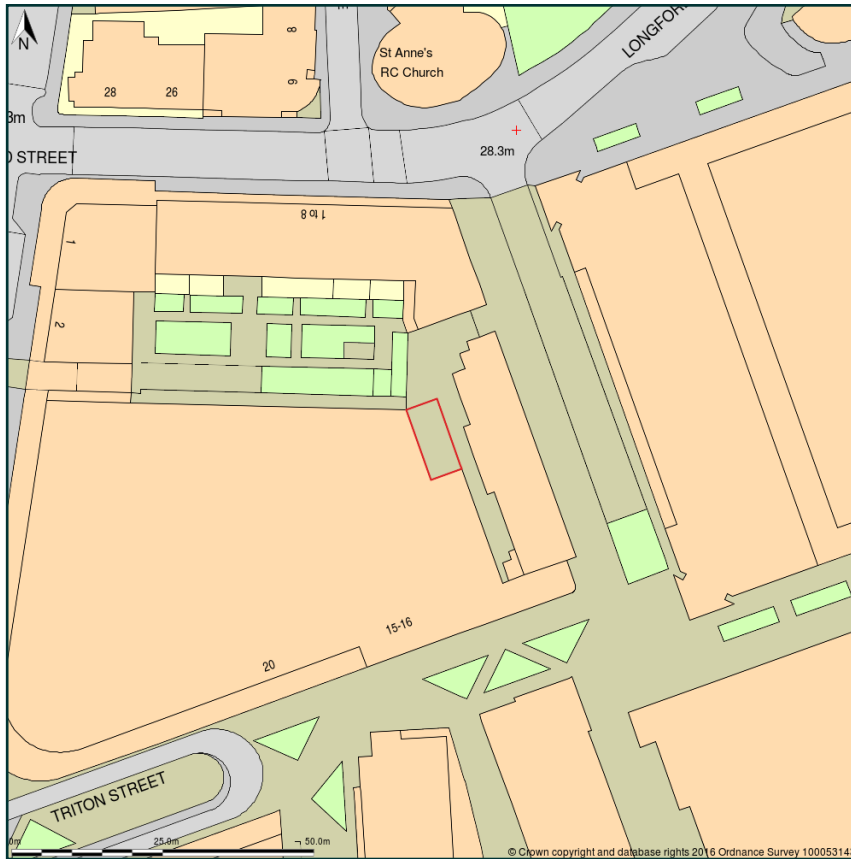

The New Diorama Theatre, 1516 Triton Street, London, NW1 3BF

Site Plan shows area bounded by: 528925.0, 182267.97 529066.42, 182409.39 (at a scale of 1:1250) The representation of a road, track or path is no evidence of a right of way. The representation of features as lines is no evidence of a property boundary.

Produced on 17th Mar 2016 from the Ordnance Survey National Geographic Database and incorporating surveyed revision available at this date. Reproduction in whole or part is prohibited without the prior permission of Ordnance Survey. © Crown copyright 2016. Supplied by buyaplan.co.uk a licensed Ordnance Survey partner (100053143). Unique plan reference: #00107281-C30E9C