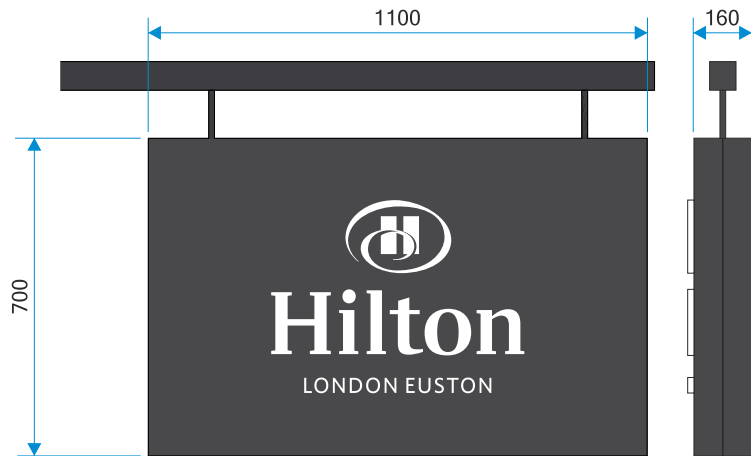

Hilton

London Euston

facade

S3 entrance plate
size 330 x 270 mm, 2pcs
note: size is not according to manual

flag pole, 3pcs
length 2000 mm
flag size 1200 x 800 mm

S4

S2 double-sided lightbox
size 1100 x 700 x 160 mm, 4 pcs.

London Euston

technical specification

S2 double-sided lightbox
size 1100 x 700 x 160 mm, 4 pcs.

front panel with fret-cut logo with
40mm bend returns
2mm aluminum sheet, powder painted grey RAL****

3 mm acrylic

LED module

ACS white on the inside

aluminum profile or box from
sheet material reinforced inside
powder painted outside grey RAL ****

note: all size in millimeters

London Euston

technical specification

S3 entrance plate
size 330 x 270 mm, 2pcs
note: size is not according to manual

note: all size in millimeters

Hilton

London Euston
technical specification

- S4 flag pole, 3pcs
length 2000 mm
flag size 1200 x 800 mm