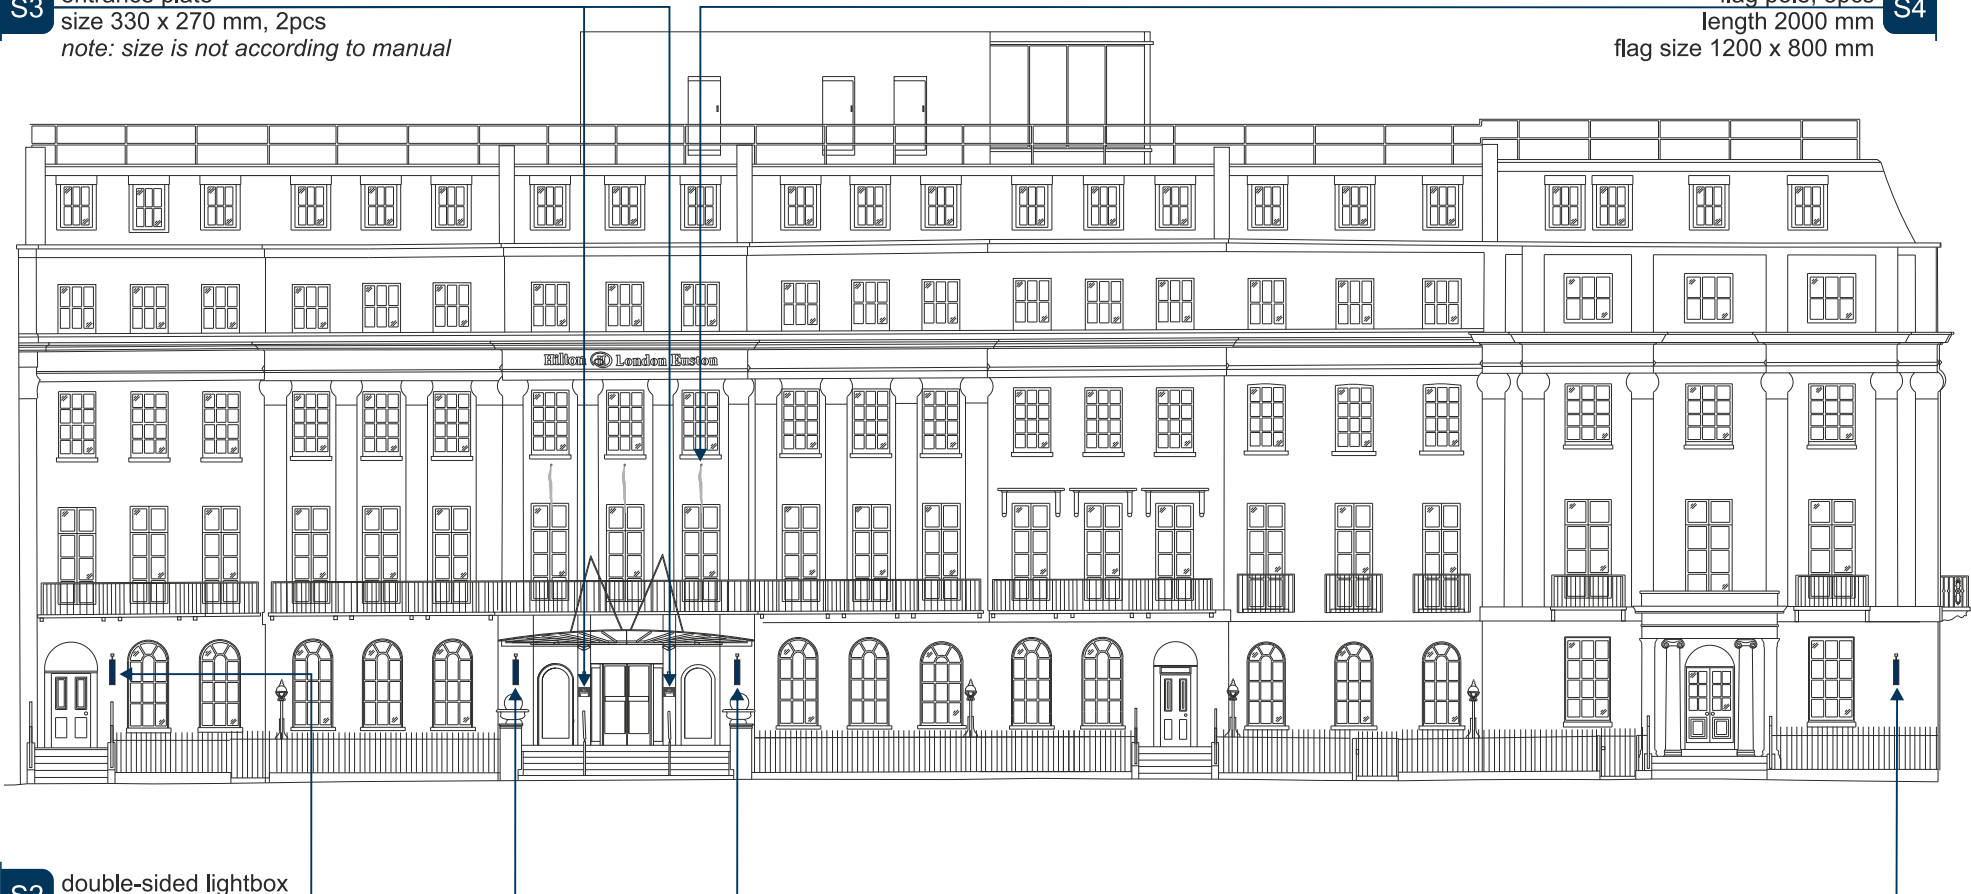

- S2d** double-sided lightbox
size 1100 x 700 x 160 mm
- S4** flag pole, 3pcs
length 2000 mm
flag size 1200 x 800 mm
- S2c** double-sided lightbox
size 1100 x 700 x 160 mm
- S3** entrance plate
size 330 x 270 mm, 2pcs
note: size is not according to manual
- S2b** double-sided lightbox
size 1100 x 700 x 160 mm
- S2a** double-sided lightbox
size 1100 x 700 x 160 mm

Hilton

London Euston

facade

S3 entrance plate
size 330 x 270 mm, 2pcs
note: size is not according to manual

flag pole, 3pcs
length 2000 mm
flag size 1200 x 800 mm

S4

S2 double-sided lightbox
size 1100 x 700 x 160 mm, 4 pcs.

London Euston

technical specification

S2 double-sided lightbox
size 1100 x 700 x 160 mm, 4 pcs.

front panel with fret-cut logo with
40mm bend returns
2mm aluminum sheet, powder painted grey RAL****

3 mm acrylic

note: all size in millimeters

Hilton

London Euston
technical specification

- S4 flag pole, 3pcs
length 2000 mm
flag size 1200 x 800 mm