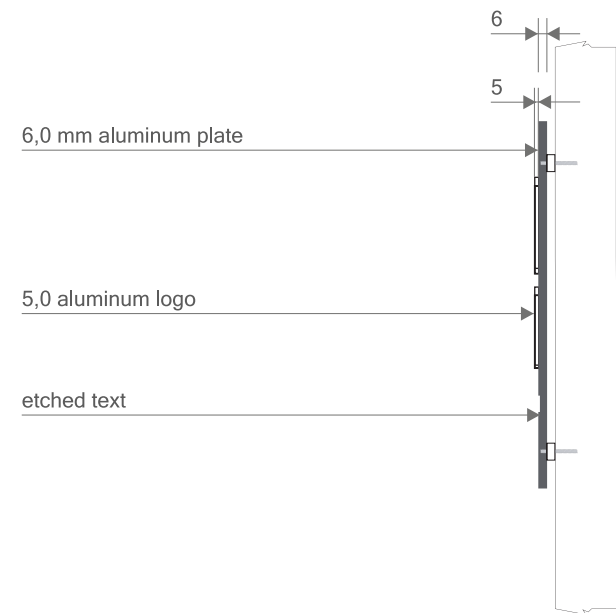

- S2d** double-sided lightbox
size 1100 x 700 x 160 mm
- S4** flag pole, 3pcs
length 2000 mm
flag size 1200 x 800 mm
- S2c** double-sided lightbox
size 1100 x 700 x 160 mm
- S3** entrance plate
size 330 x 270 mm, 2pcs
note: size is not according to manual
- S2b** double-sided lightbox
size 1100 x 700 x 160 mm
- S2a** double-sided lightbox
size 1100 x 700 x 160 mm

London Euston

technical specification

S2 double-sided lightbox
size 1100 x 700 x 160 mm, 4 pcs.

front panel with fret-cut logo with
40mm bend returns
2mm aluminum sheet, powder painted grey RAL****

3 mm acrylic

LED module

ACS white on the inside

aluminum profile or box from
sheet material reinforced inside
powder painted outside grey RAL ****

note: all size in millimeters

London Euston

technical specification

S3 entrance plate
size 330 x 270 mm, 2pcs
note: size is not according to manual

note: all size in millimeters

Hilton

London Euston
technical specification

- S4 flag pole, 3pcs
length 2000 mm
flag size 1200 x 800 mm