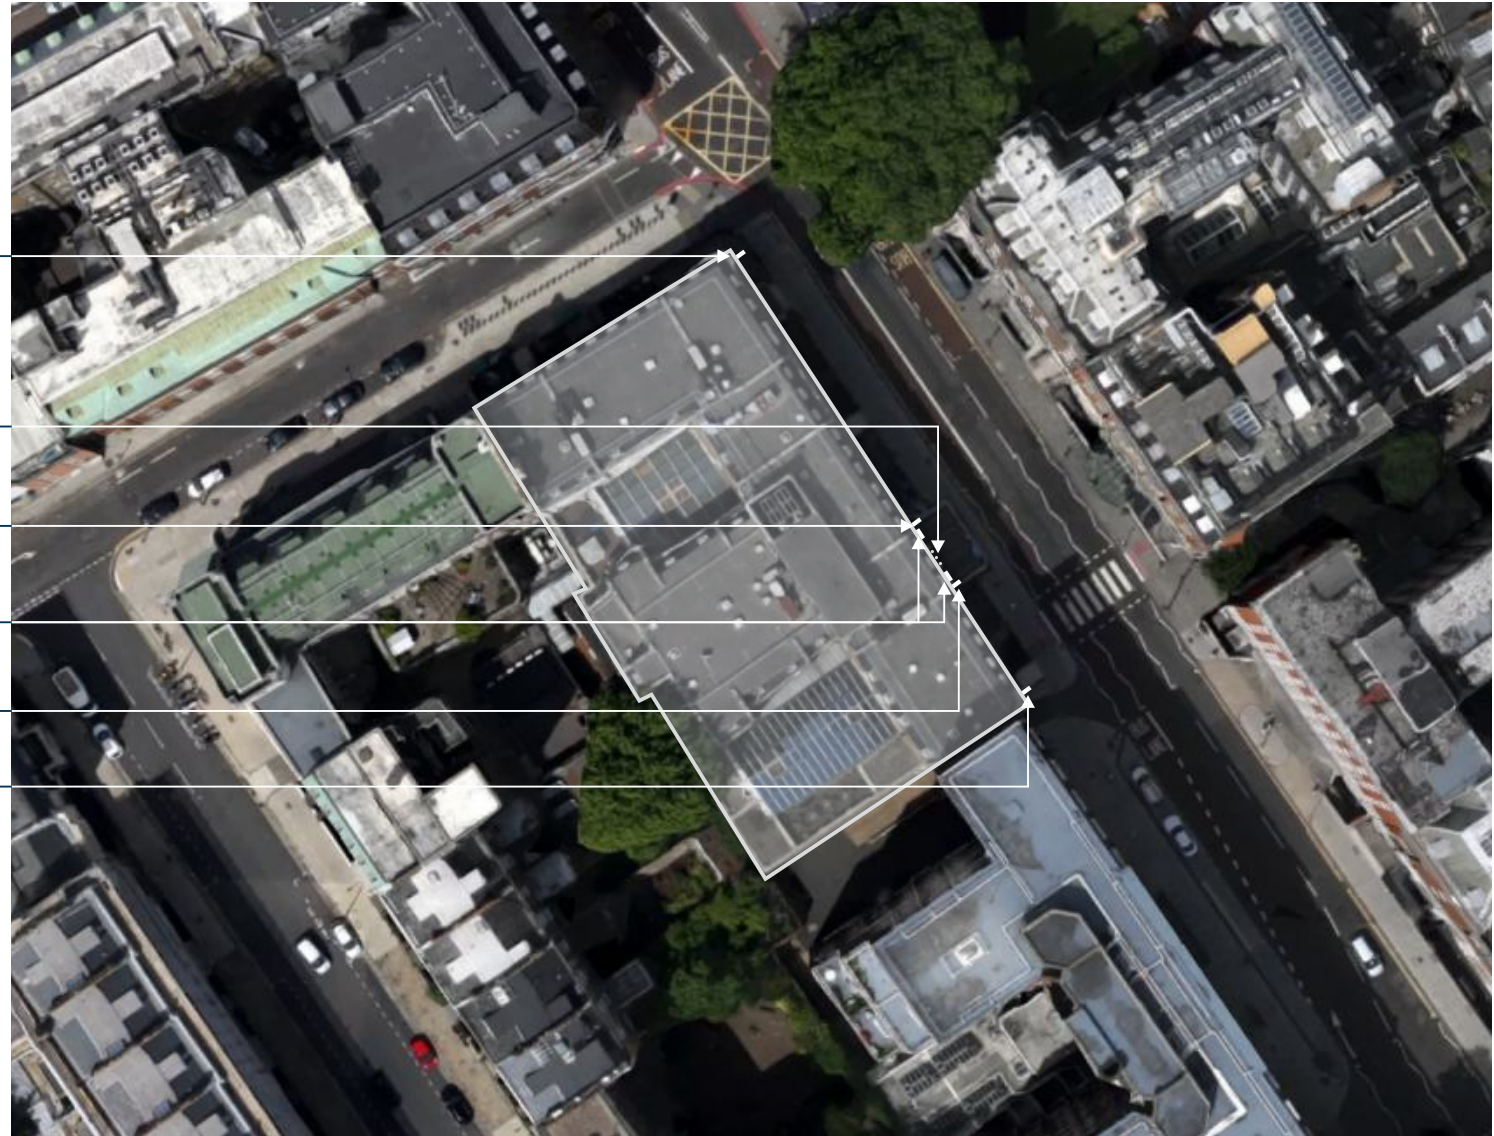

- S2d** double-sided lightbox
size 1100 x 700 x 160 mm
- S4** flag pole, 3pcs
length 2000 mm
flag size 1200 x 800 mm
- S2c** double-sided lightbox
size 1100 x 700 x 160 mm
- S3** entrance plate
size 330 x 270 mm, 2pcs
note: size is not according to manual
- S2b** double-sided lightbox
size 1100 x 700 x 160 mm
- S2a** double-sided lightbox
size 1100 x 700 x 160 mm

Hilton

London Euston

facade

S3 entrance plate
size 330 x 270 mm, 2pcs
note: size is not according to manual

flag pole, 3pcs
length 2000 mm
flag size 1200 x 800 mm

S4

S2 double-sided lightbox
size 1100 x 700 x 160 mm, 4 pcs.

London Euston

technical specification

S2 double-sided lightbox
size 1100 x 700 x 160 mm, 4 pcs.

front panel with fret-cut logo with
40mm bend returns
2mm aluminum sheet, powder painted grey RAL****

3 mm acrylic

note: all size in millimeters

Hilton

London Euston
technical specification

- S4 flag pole, 3pcs
length 2000 mm
flag size 1200 x 800 mm