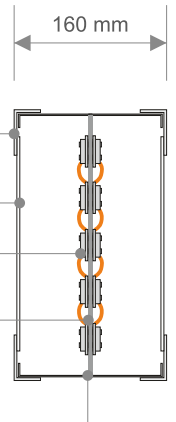

- S2d** double-sided lightbox
size 1100 x 700 x 160 mm
- S4** flag pole, 3pcs
length 2000 mm
flag size 1200 x 800 mm
- S2c** double-sided lightbox
size 1100 x 700 x 160 mm
- S3** entrance plate
size 330 x 270 mm, 2pcs
note: size is not according to manual
- S2b** double-sided lightbox
size 1100 x 700 x 160 mm
- S2a** double-sided lightbox
size 1100 x 700 x 160 mm

London Euston

technical specification

S2 double-sided lightbox
size 1100 x 700 x 160 mm, 4 pcs.

front panel with fret-cut logo with
40mm bend returns
2mm aluminum sheet, powder painted grey RAL****

3 mm acrylic

LED module

ACS white on the inside

aluminum profile or box from
sheet material reinforced inside
powder painted outside grey RAL ****

note: all size in millimeters

London Euston

technical specification

S3 entrance plate
size 330 x 270 mm, 2pcs
note: size is not according to manual

note: all size in millimeters

Hilton

London Euston
technical specification

- S4 flag pole, 3pcs
length 2000 mm
flag size 1200 x 800 mm