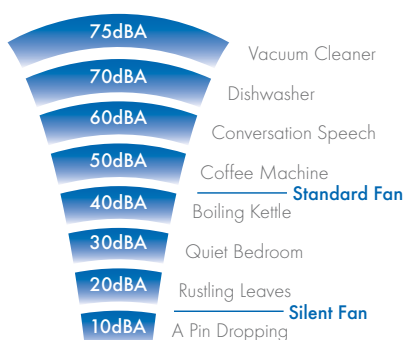

NEW & IMPROVED!
Now only 14 dBA!

NEW Silent Fan

Axial Bathroom/ Toilet Fans

the **ELECTRICAL**
Industry awards
WINNER 2012

Features & Benefits

- Now only 14dBA
- Silent intermittent bathroom fan with two speeds selectable at installation
- Stylish discrete design
- Back draught shutters included
- High efficiency motor
- 2 year guarantee
- IP44 rated
- Standard thermal overload protection on motor
- Suitable for wall, ceiling, window and panel mounting
- Meets current Building Regulations Approved Document F and L

Silent Fan Axial Bathroom/Toilet Fan

The quietest bathroom fan on the market. The VASF100 provides stylish and silent ventilation without compromising on performance.

Models

VASF100B

1 of 2 speeds selectable at installation. 100mm bathroom / toilet fan with back draught shutter.

Stock Ref

446658

VASF100T

(Timer)

1 of 2 speeds selectable at installation. 100mm bathroom / toilet fan with back draught shutter and overrun timer adjustable between 5 and 30 minutes.

Stock Ref

446659

Accessories