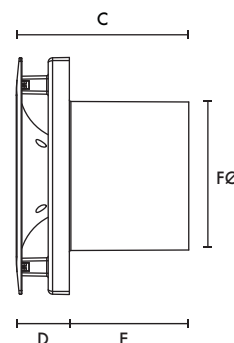

Dimensions (mm)

A	B	C	D	E	FØ
159	159	117	37	80	99

Weight 0.7kg

Performance

Model	l/s	Watts	Sound dB(A) @ 3m
VASF100 - low speed	15	4.3	14
VASF100 - high speed	21	6.8	28