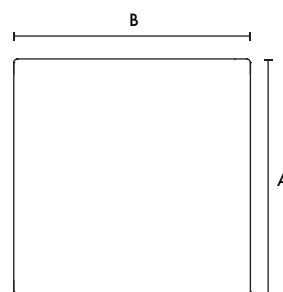

Dimensions (mm)

A	B	C	D	E	FØ
159	159	117	37	80	99

Weight 0.7kg

Performance

Model	l/s	Watts	Sound dB(A) @ 3m
VASF100 - low speed	15	4.3	14
VASF100 - high speed	21	6.8	28