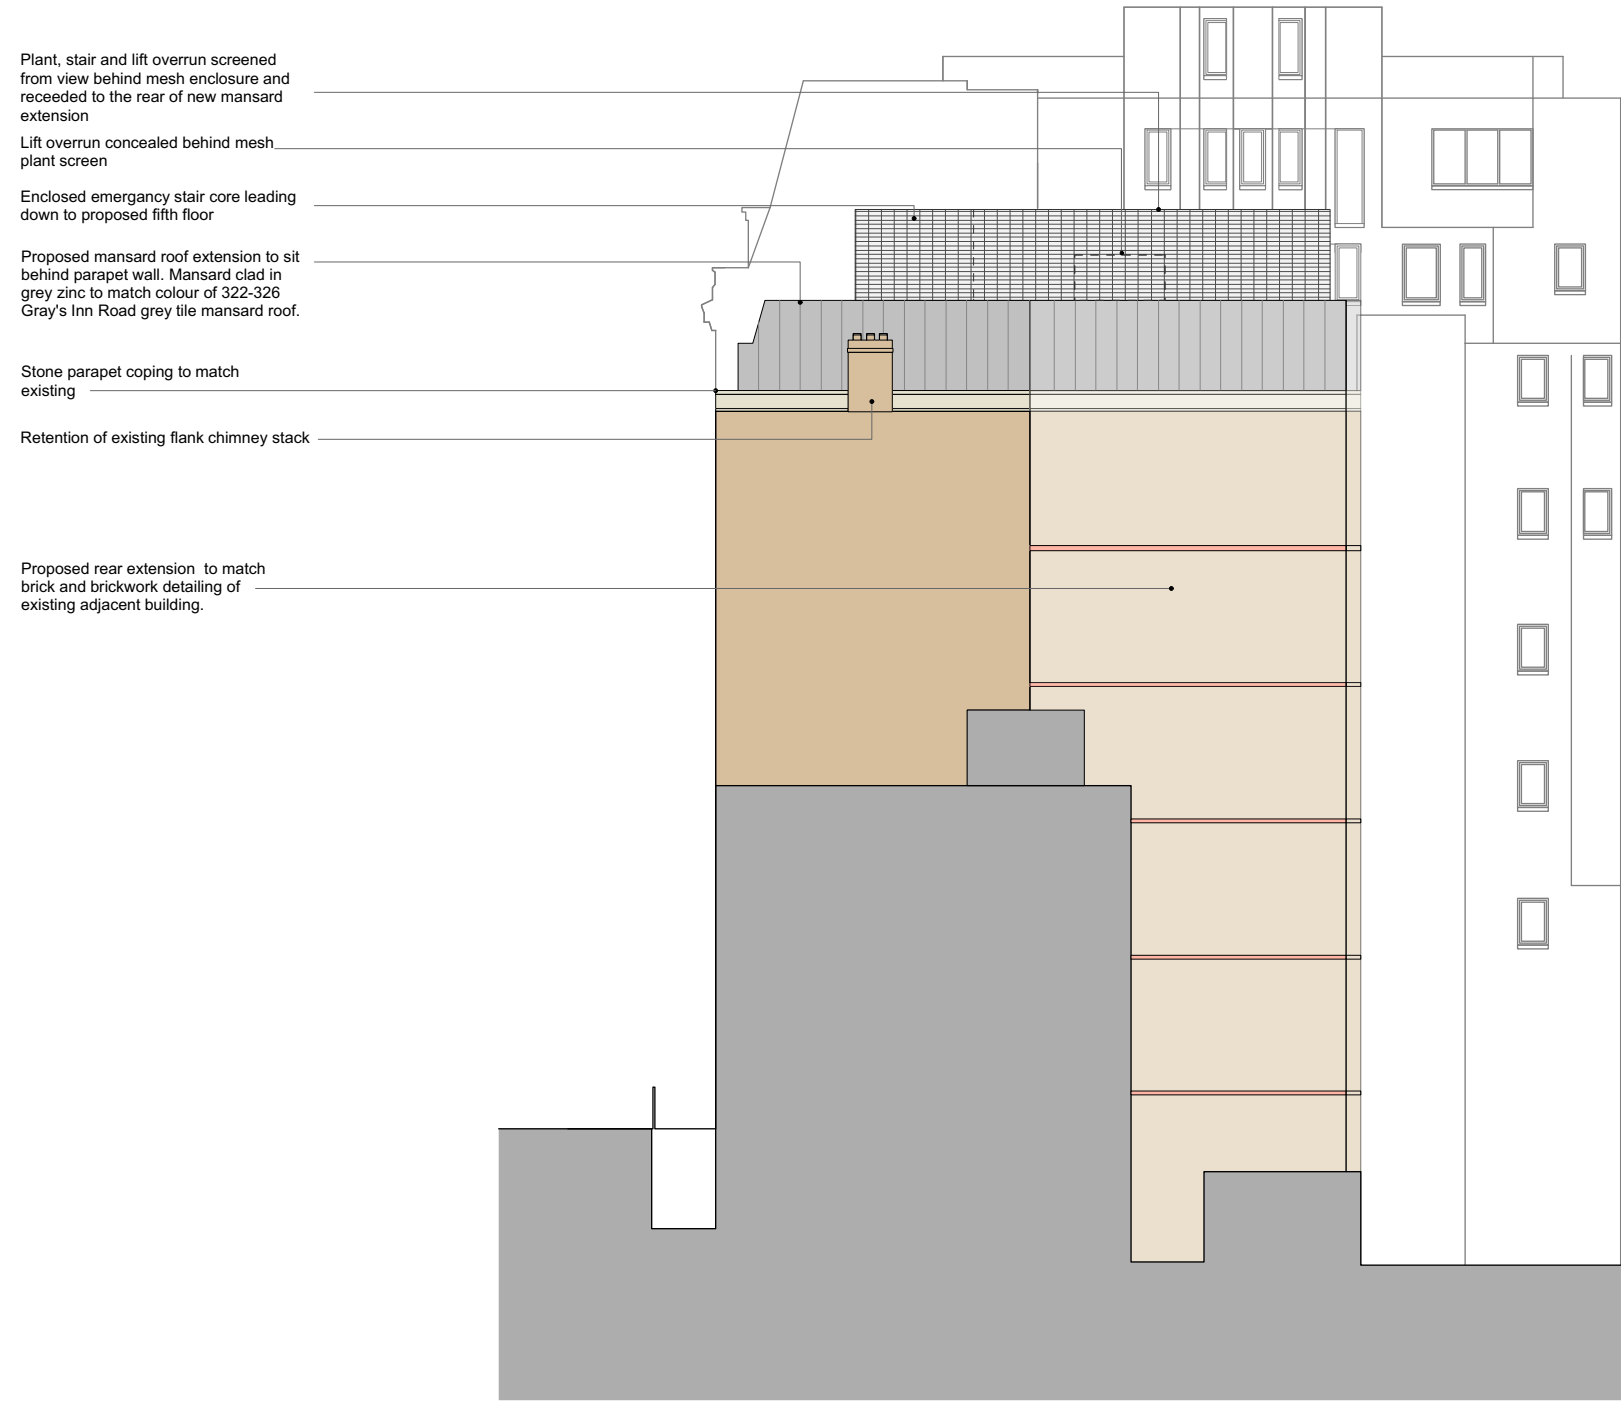

NOTES

1
206

PROPOSED SIDE ELEVATION
LOOKING EAST

PLANNING

Job	Grays Inn (Tune Hotels) Kings Cross		
Title	Proposed East Elevation Elevation D / OPTION 2		
Date	January 2016		
Scale	1:100 @ A1 / 1:200 @ A3		
Drawn	CK		
Checked	TW		

1_517-00-208

Waugh Thistleton
Architects Ltd
77 Leonard Street
London EC2A 4NA
Telephone
+44 (0)20 7613 5727
Fax
+44 (0)20 7613 5749
email/web
waughthistleton.com

architects
**Waugh
Thistleton**