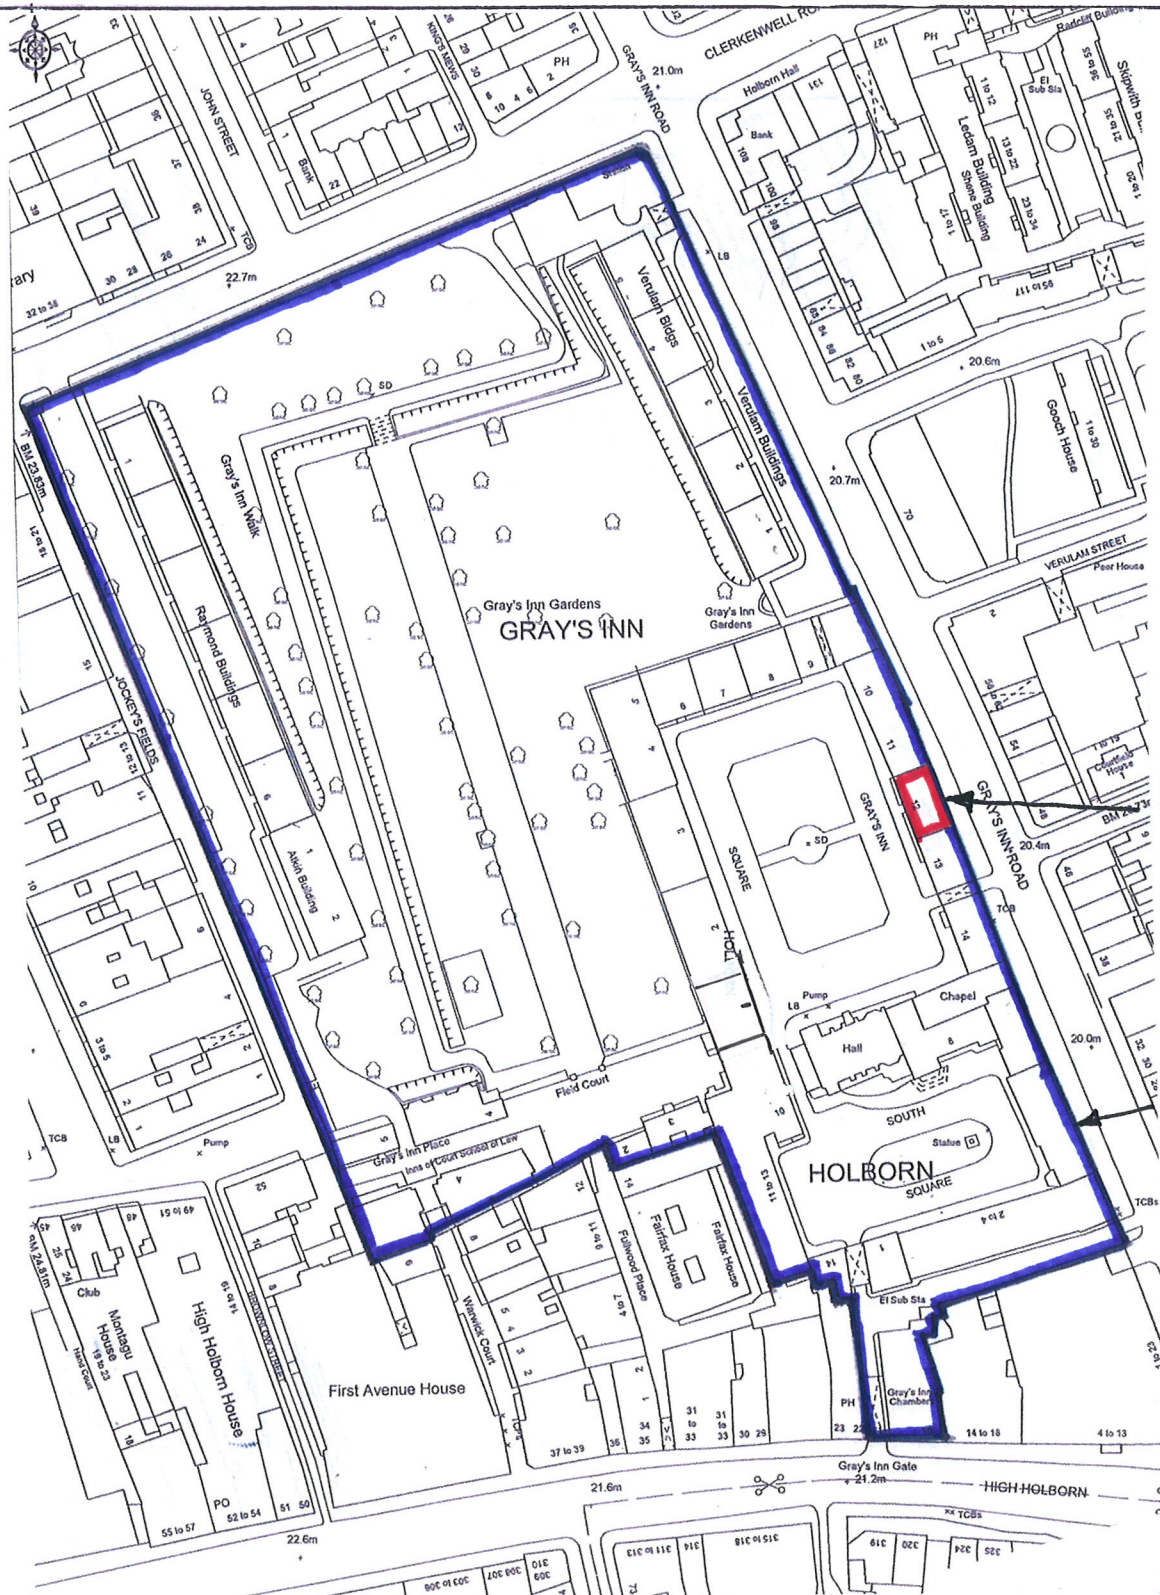

# No12 Gray's Inn Square London WC1R 5JP

For The Honourable Society of Gray's Inn

# GHK ARCHITECTS

SITE LOCATION PLAN, Scale 1:1250 A4 DWG No: HK2191/SK011 2nd Nov 2015

No 12 GRAY'S INN SQUARE