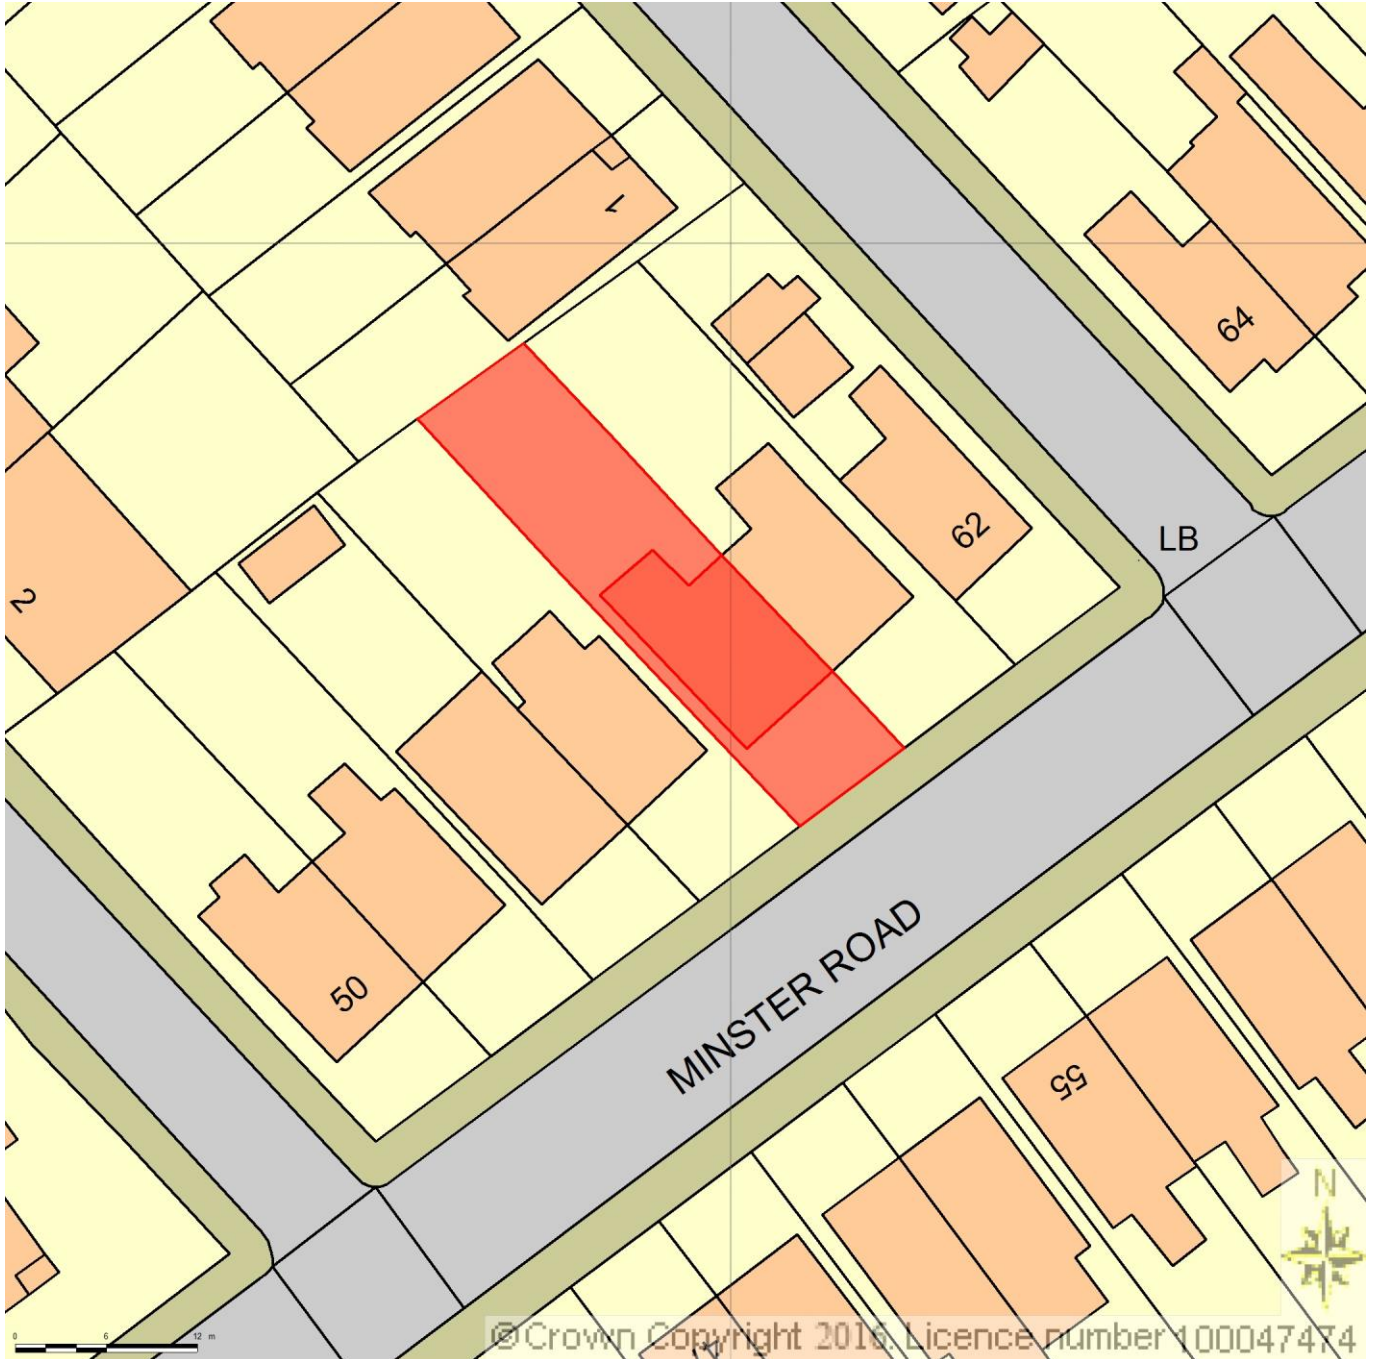

BLOCK/SITE PLAN
AREA 90m x 90m
SCALE 1:500 on A4
CENTRE COORDINATES: 524597, 185371

Supplied by Streetwise Maps Ltd
www.streetwise.net
Licence No: 100047474
18/03/2016 08:23:56