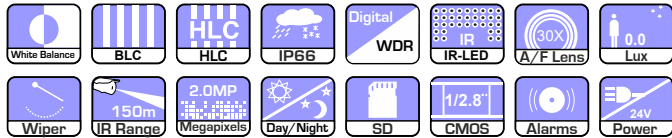

# HIKVISION

The Hikvision DS-2DF7286-A is a 2 megapixel (1920 x 1080) 30x PTZ zoom camera. The camera has built in IR with a range of upto 150m and is housed in an IP66 rated housing. Some of the great features this camera includes are Auto Tracking feature, dual streaming, day/night function, digital wide dynamic range and also includes alarm inputs making this a dome suitable for every install.

## FEATURES:

- 1/2.8" progressive scan CMOS
- 2MP
- 30X optical zoom, 16X digital zoom
- Smart tracking, Defog
- Up to 150m IR distance
- True day & night, D WDR, 3D DNR
- 3D intelligent positioning
- 24V AC
- Triple stream
- 7 alarm in / 2 alarm out
- Wiper