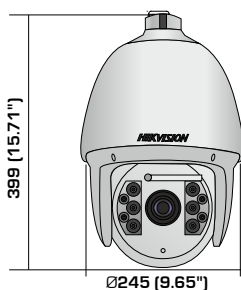

Dimensions

Unit: mm (inch)

DS-2DF7286-AW	
CAMERA	
Image sensor	1/2.8" Progressive Scan CMOS
Effective pixel	2230K pixels
Min. Illumination	Colour : 0.3lux (F1.6,1/30 sec, 50 IRE, AGC on); 0.02lux (F1.6,1/1 sec, 50 IRE, AGC on); 0 lux with IR B/W : 0.02lux (F1.6,1/30 sec, 50 IRE, AGC on); 0.002lux (F1.6,1/1 sec, 50 IRE, AGC on); 0 lux with IR
White balance	Auto / Manual / ATW/Indoor / Outdoor / Daylight lamp / Sodium lamp
AGC	Auto / Manual
S / N ratio	≥ 55dB
Digital noise reduction	3D DNR
Backlight compensation	HLC / BLC
Wide dynamic range Digital	WDR
Shutter speed	50Hz: 1 ~ 1/30,000s, 60Hz: 1 ~ 1/30,000s
Day & Night	IR Cut Filter
Digital zoom	16X
Privacy masking	24 privacy masks programmable, optional multiple colors and mosaics
Focus mode	Auto / Semiautomatic / Manual
Enhancement	Defog
LENS	
Focal length	4.3 ~ 129mm, 30X optical zoom
Zoom speed	Approx. 3s (Optical Wide-Tele)
Angle of view	65.5 ~ 2.11 degree (Wide-Tele)
Min. Working distance	10 ~ 1500mm(Wide-Tele)
Aperture range	F1.6 ~ F5.0
PAN AND TILT	
Smart tracking	Support
Pan / Tilt range	Pan: 360° endless; Tilt: -2° ~ 90° (auto flip)
Pan / Tilt speed	Pan Manual Speed: 0.1° ~ 160°/s, Pan Preset Speed: 240°/s Tilt Manual Speed: 0.1° ~ 120°/s, Tilt Preset Speed: 200°/s
Proportional zoom	Rotation speed can be adjusted automatically according to zoom multiples
Number of preset	300
Patrol	8 patrols, up to 32 presets per patrol
Pattern	4 patterns, with the recording time not less than 10 minutes per pattern
Power-off memory	Support
Park action	Preset / Patrol / Pattern / Pan scan / Tilt scan / Random scan / Frame scan / Panorama scan
PTZ position display	Support
Preset freezing	Support
Scheduled task	Auto Scan / Frame Scan / Random Scan / Patrol / Pattern / Preset / Panorama Scan / Tilt Scan / Dome Reboot/ Dome Adjust / Aux Output
INFRARED	
Smart IR	Support
IR distance	Up to 150m
IR intensity	Automatically adjusted, depending on the zoom ratio
ALARM	
Alarm input	7 inputs
Alarm output	2 relay outputs, alarm response actions configurable
Alarm trigger	Motion detection, Audio Exception Detection, Dynamic analysis, Tampering alarm, Network disconnect, IP address conflict, Storage exception
Alarm action	Preset, Patrol, Pattern, SD/SDHC card recording, Relay output, Notification on Client
LOCAL VIDEO&AUDIO	
Video output	1.0V[p-p] / 75Ω, NTSC (or PAL) composite, BNC
Audio input	1 Mic in/Line in interface. Line input: 2-2.4V[p-p]; output impedance: 1KΩ, ±10%
Audio output	1 Audio output interface. Line level, impedance: 600Ω
NETWORK	
Ethernet	10Base-T / 100Base-TX, RJ45 connector
Max. image resolution	1920×1080
Frame rate	50Hz: 25 fps (1920×1080), 25 fps (1280×960), 25 fps (1280×720) 60Hz: 30 fps (1920×1080), 30 fps (1280×960), 30 fps (1280×720)
Image compression	H.264 / MJPEG / MPEG4, H.264 encoding with Baseline / Main / High profile
SVC	Support
ROI	encoding Support
Audio compression	G.711u / G.711a / G.726 / MP2L2
Protocols	IPv4/IPv6, HTTP, HTTPS, 802.1x, Qos, FTP, SMTP, UPnP, SNMP, DNS, DDNS, NTP, RTSP, RTP, TCP, UDP, IGMP, ICMP, DHCP, PPPoE
Simultaneous live view	Up to 20
Streams	Triple streams
SD memory card	Built-in SD/SDHC Slot, up to 64GB, support manual / alarm / edge recording
User/Host	level Up to 32 users, 3 Levels: Administrator, Operator and User
Security measures	User authentication (ID and PW), Host authentication (MAC address),
IP address filtering	
INTEGRATION	
Application programming	Open-ended API, support Onvif, PSIA and CGI
Web browser	IE 7+, Chrome 18+, Firefox 5.0+, Safari 5.02+, support multi-language
GENERAL	
RS-485 protocols	HIKVISION, Pelco-P, Pelco-D, self-adaptive
Power	24VAC, max. 52W
Working temperature	-30°C ~ 65°C(-22°F ~ 149°F)
Humidity	90% or less
Protection level	IP66, TVS 4000V lightning protection, surge protection and voltage transient protection
Wiper	Support
Dimensions	Ø245 x 399mm Ø9.65" x 15.71"
Weight	Approx. 6kg(13.22lbs)