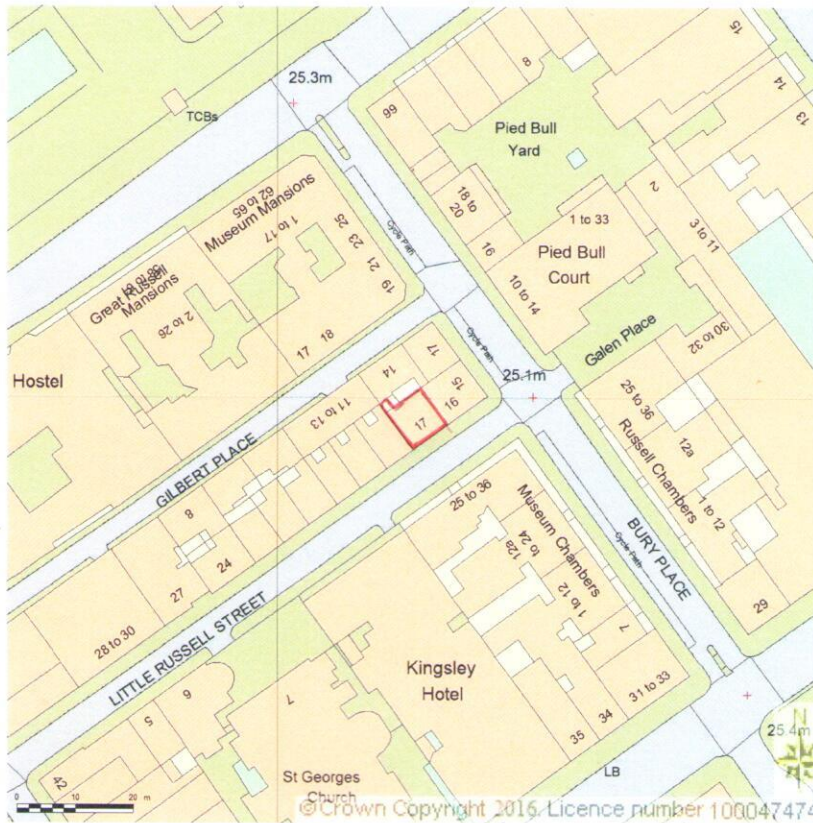

SITE LOCATION PLAN
AREA 2 HA
SCALE: 1:1250 on A4
CENTRE COORDINATES: 530224 , 181597

Supplied by Streetwise Maps Ltd
www.streetwise.net
Licence No: 100047474
14:01:30 16/03/2016