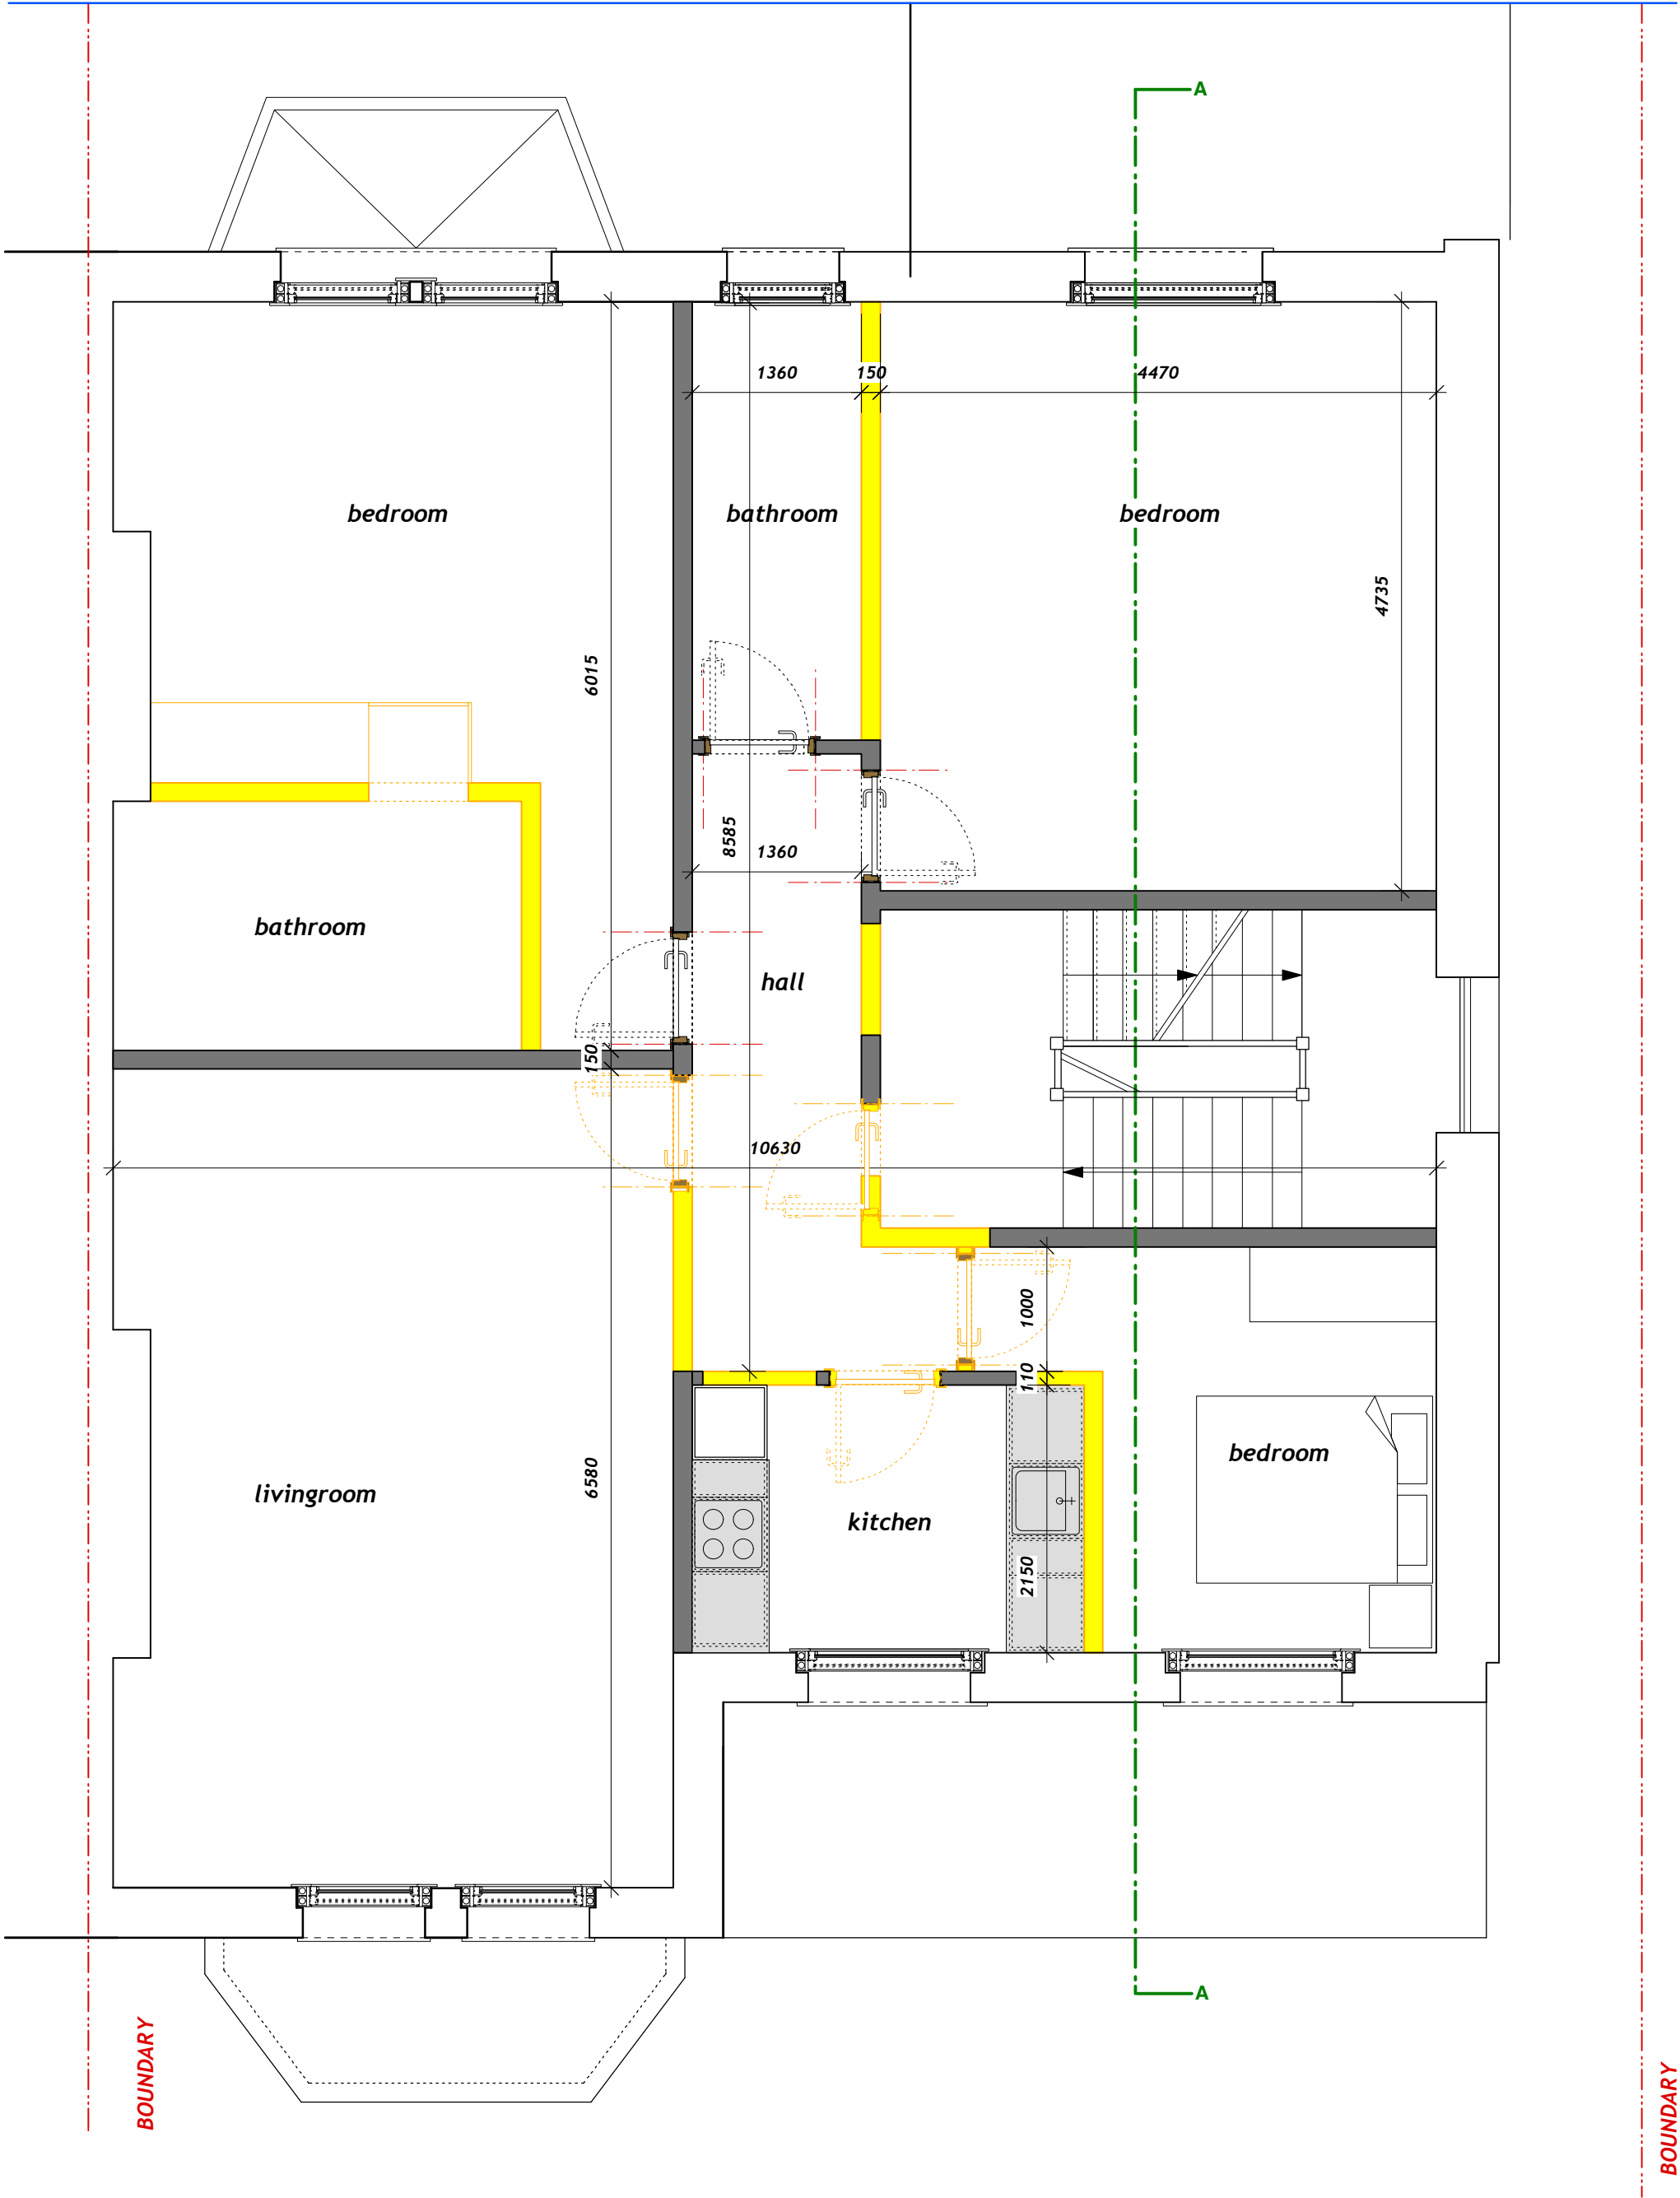

**03 - DEMOLITION
SECOND FLOOR PLAN**

**82 CANFIELD GARDENS
LONDON NW6 3EE**

PROJECT

DRAWING NAME

BOUNDARY

BOUNDARY