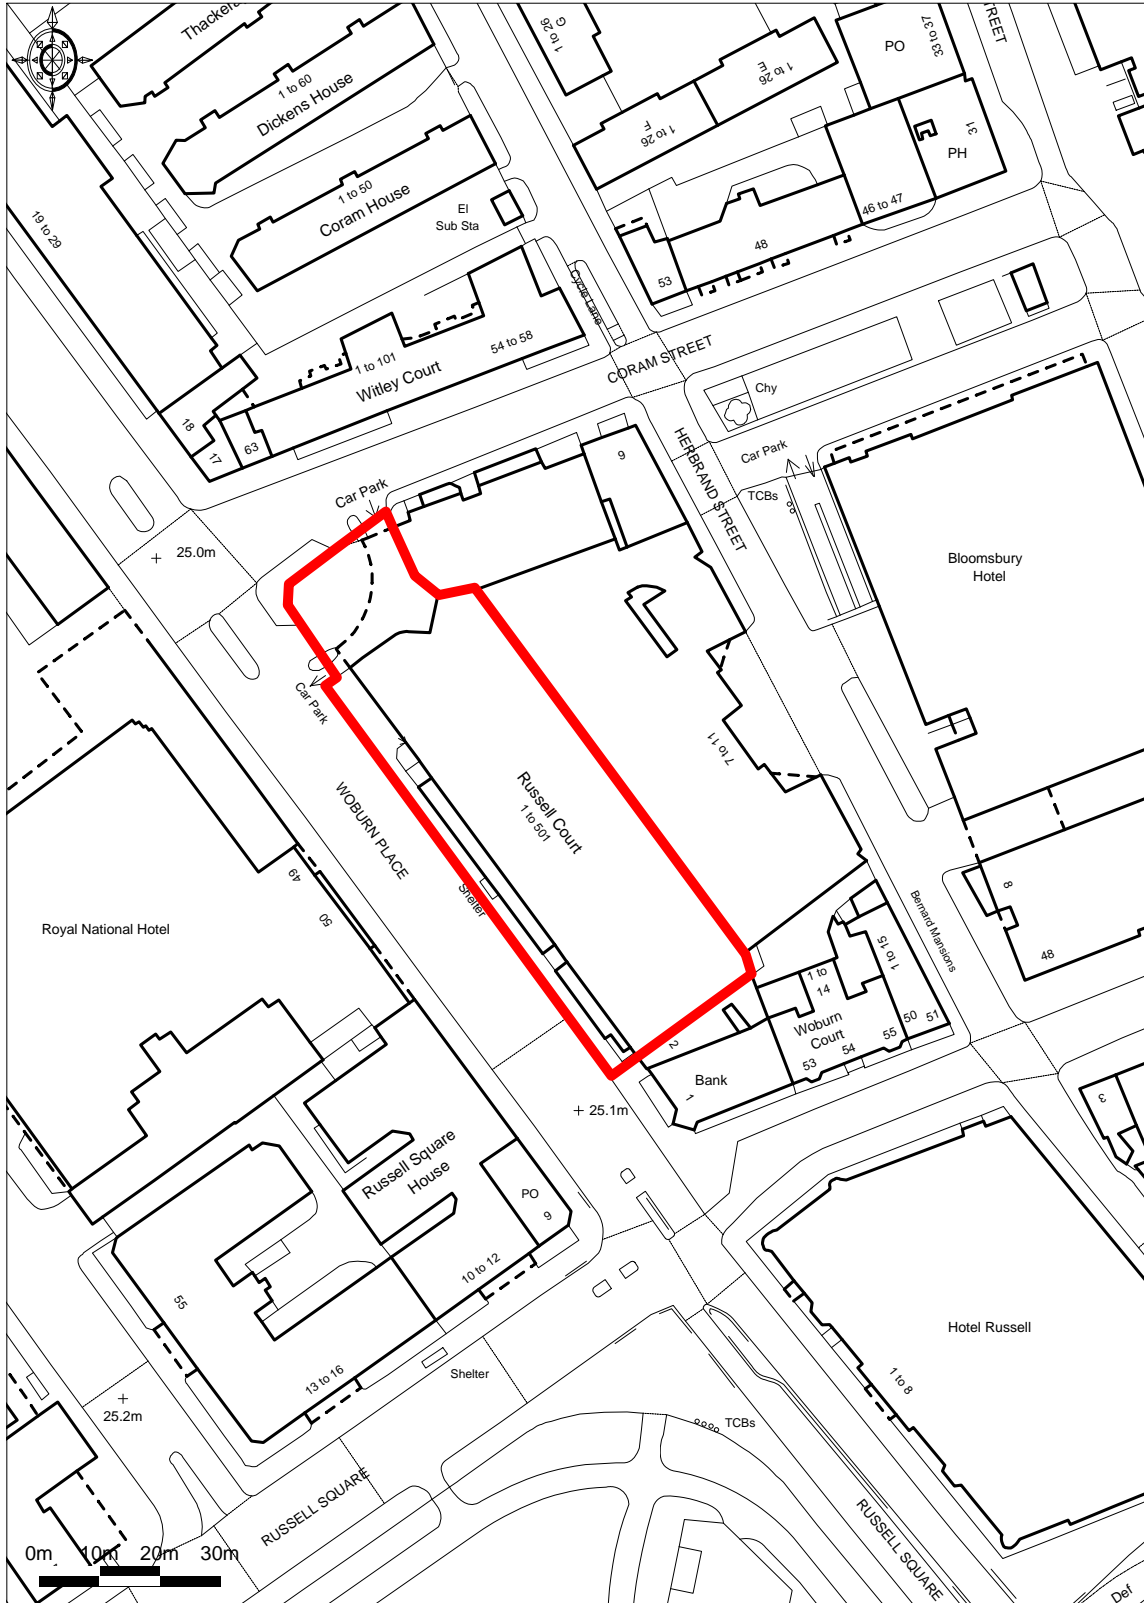

SITE LOCATION PLAN

Woburn Place Car Park, Woburn Place

May 2015 Ref JCG19340/1