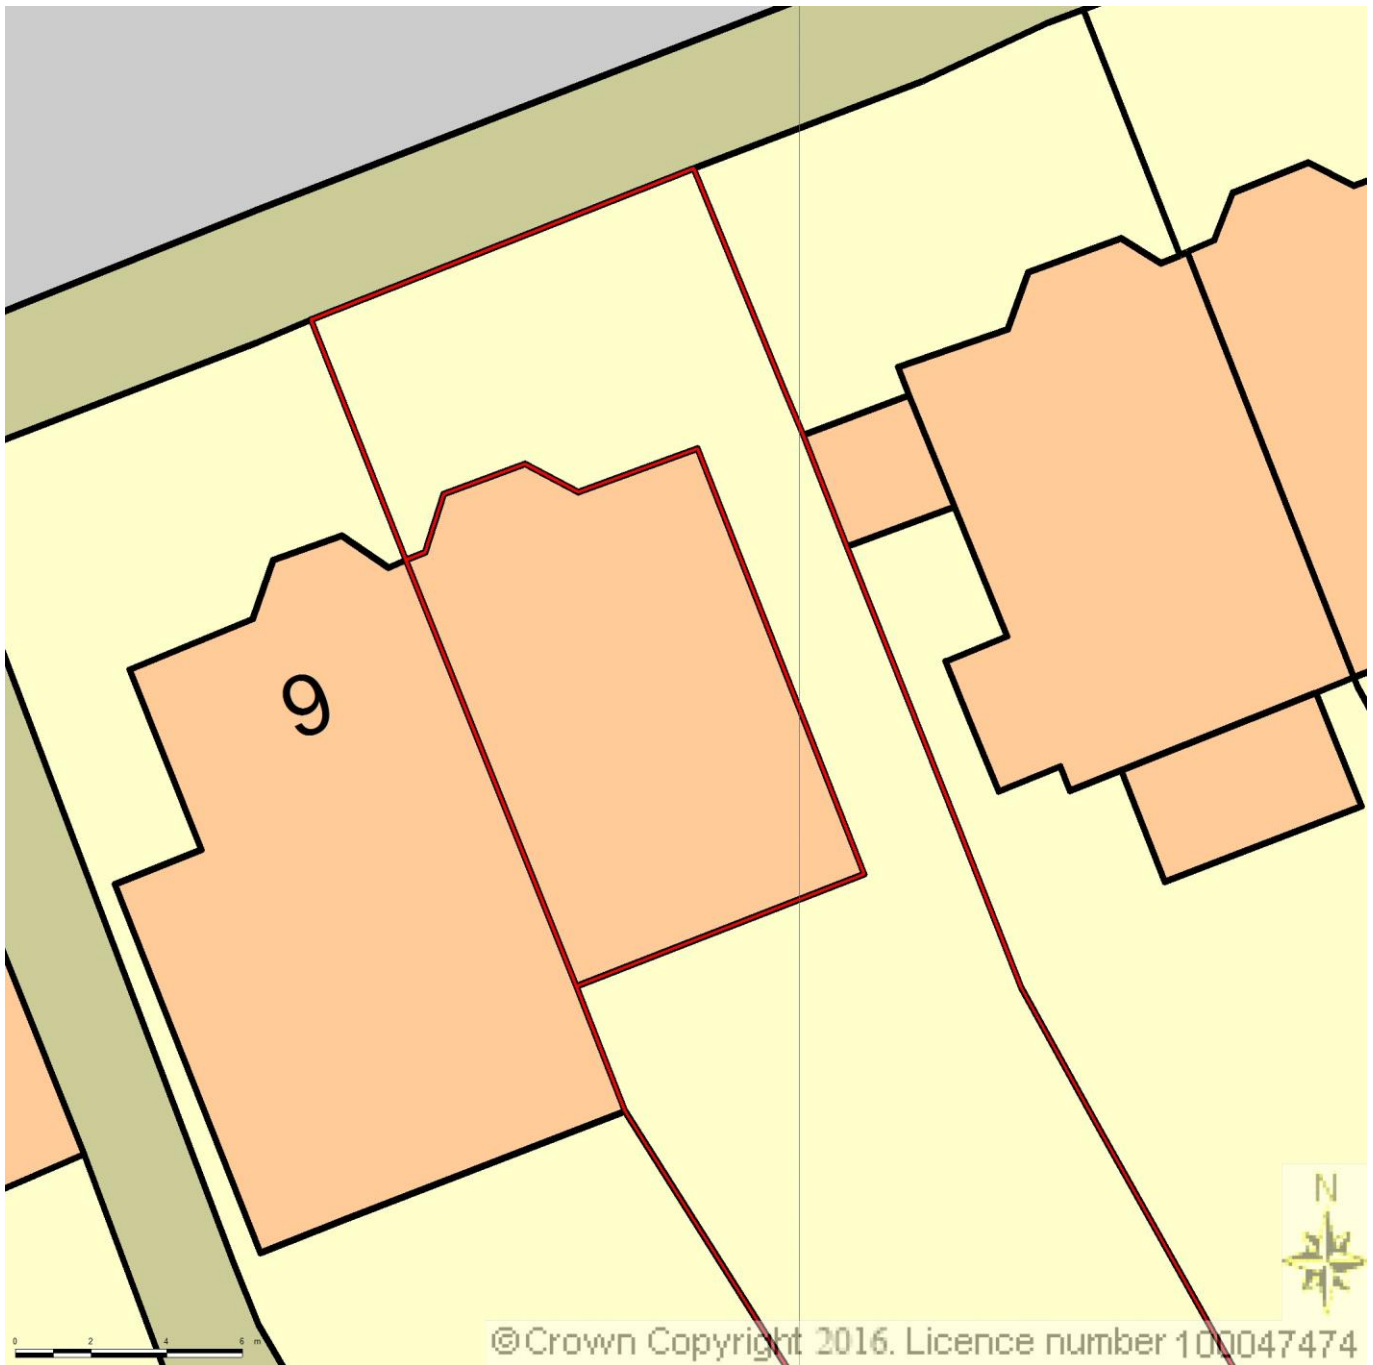

BLOCK/SITE PLAN  
AREA 36m x 36m  
SCALE 1:200 on A4  
CENTRE COORDINATES: 527597, 184975

Supplied by Streetwise Maps Ltd  
[www.streetwise.net](http://www.streetwise.net)  
Licence No: 100047474  
15/03/2016 17:00:43