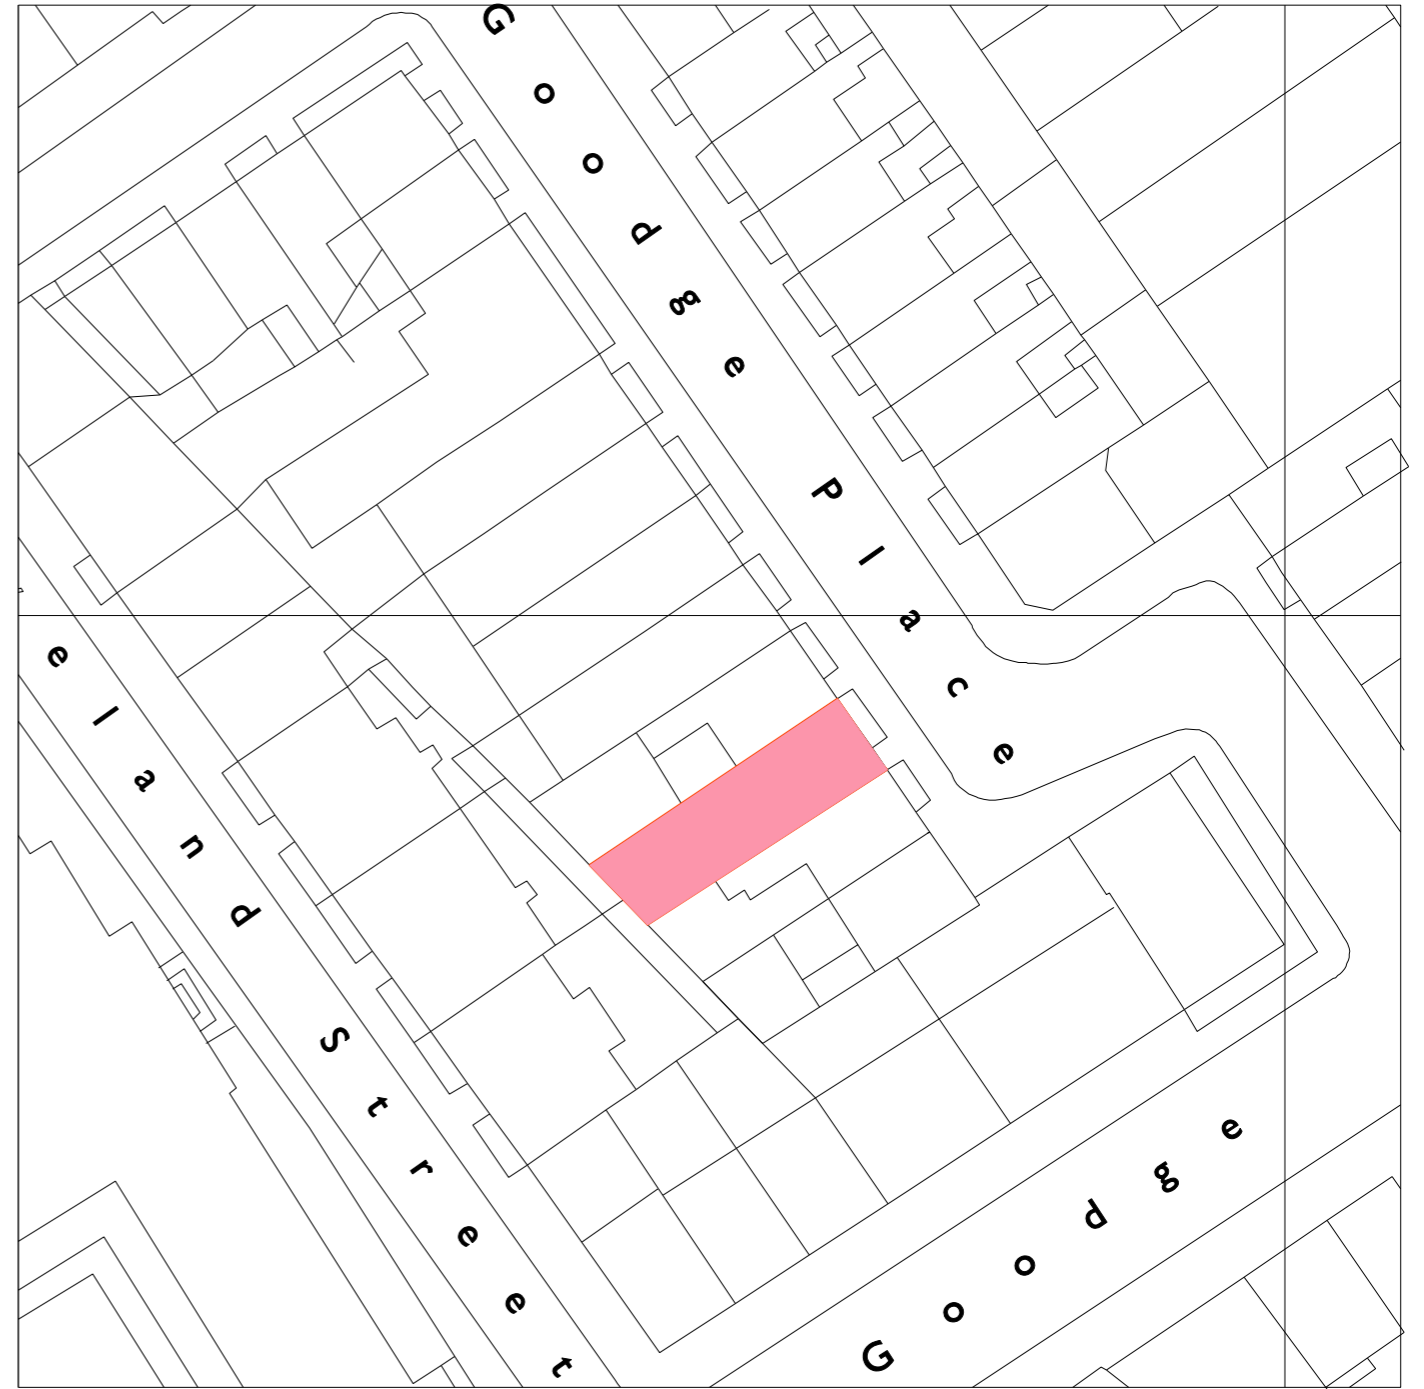

0 5 25 50 100m
 block location plan 1:1250

0 5 25 50
 site plan 1:500

GABOR GALLOV ARCHITECT 25 Goodge Place W1T 4SP London UK E: gg@gaborgallov.com www.gaborgallov.com tel. 0207 580 3552 mob. 07 857 831 362	Alexa Flat 24 Goodge Place	
	DRAWING: block location plan site plan	
REVISION: No.: 052 - L 01	SCALE: 1:1250 @ A3 1:500 @ A3 DATE: march 2016	