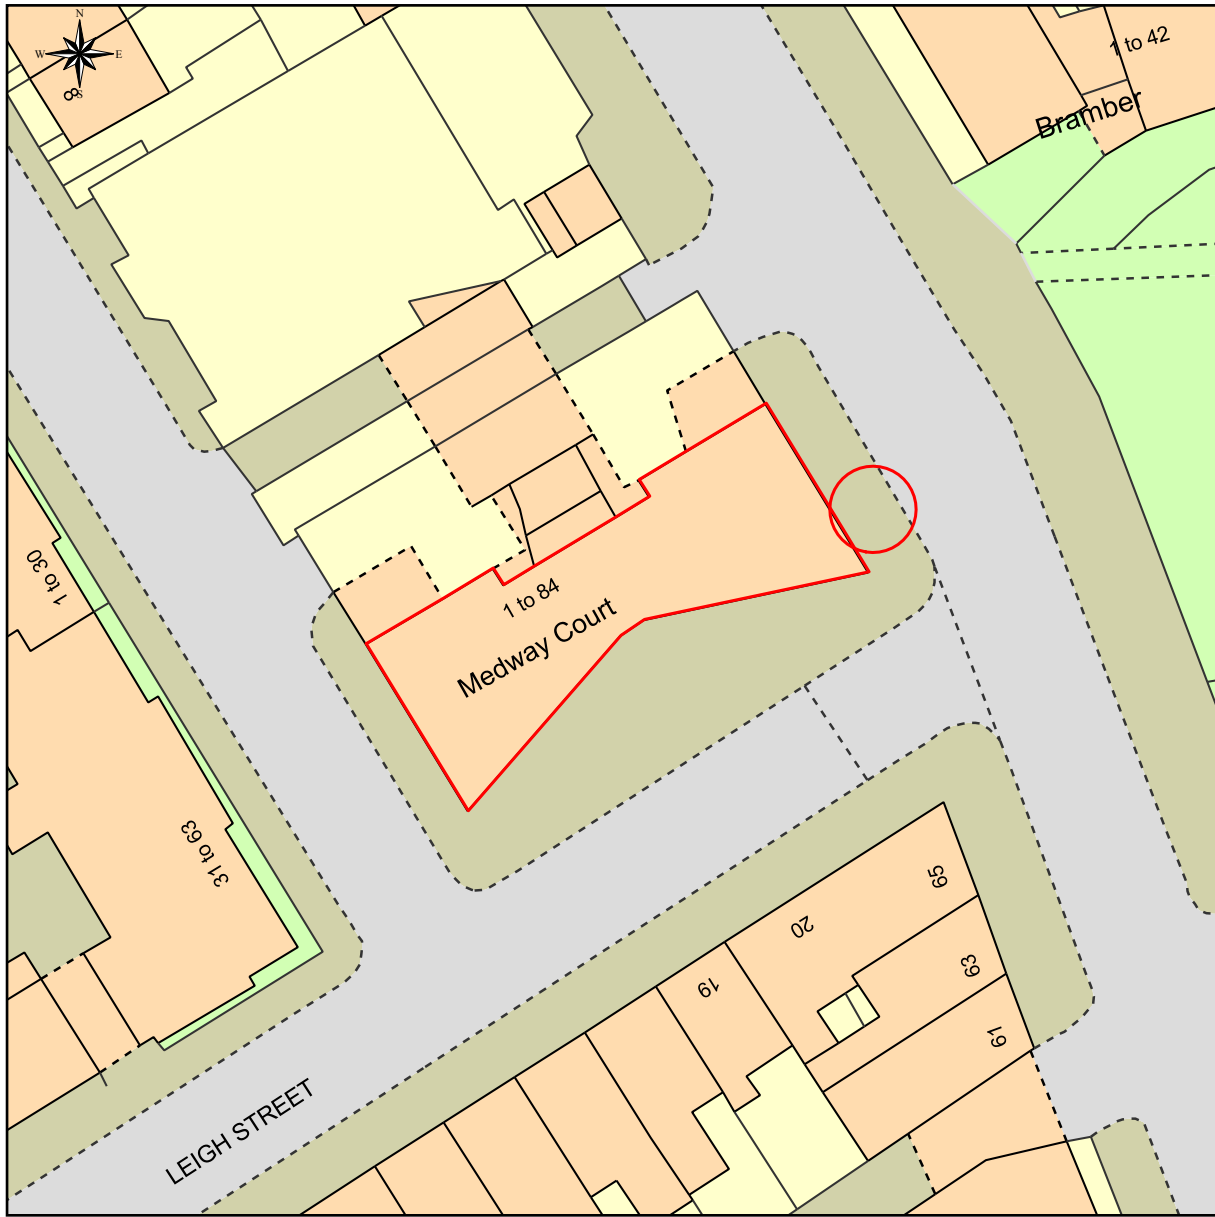

Site Plan/Block Plan of wc1h 9qx

This Plan includes the following Licensed Data: OS MasterMap Colour PDF Site Plan/Block Plan by the Ordnance Survey National Geographic Database and incorporating surveyed revision available at the date of production. Reproduction in whole or in part is prohibited without the prior permission of Ordnance Survey. The representation of a road, track or path is no evidence of a right of way. The representation of features, as lines is no evidence of a property boundary. © Crown copyright and database rights, 2016. Ordnance Survey 0100031673

0m 5m 10m 15m 20m 25m 30m 35m 40m

Scale: 1:500, paper size: A4

John Walker Chemist

Sign Location