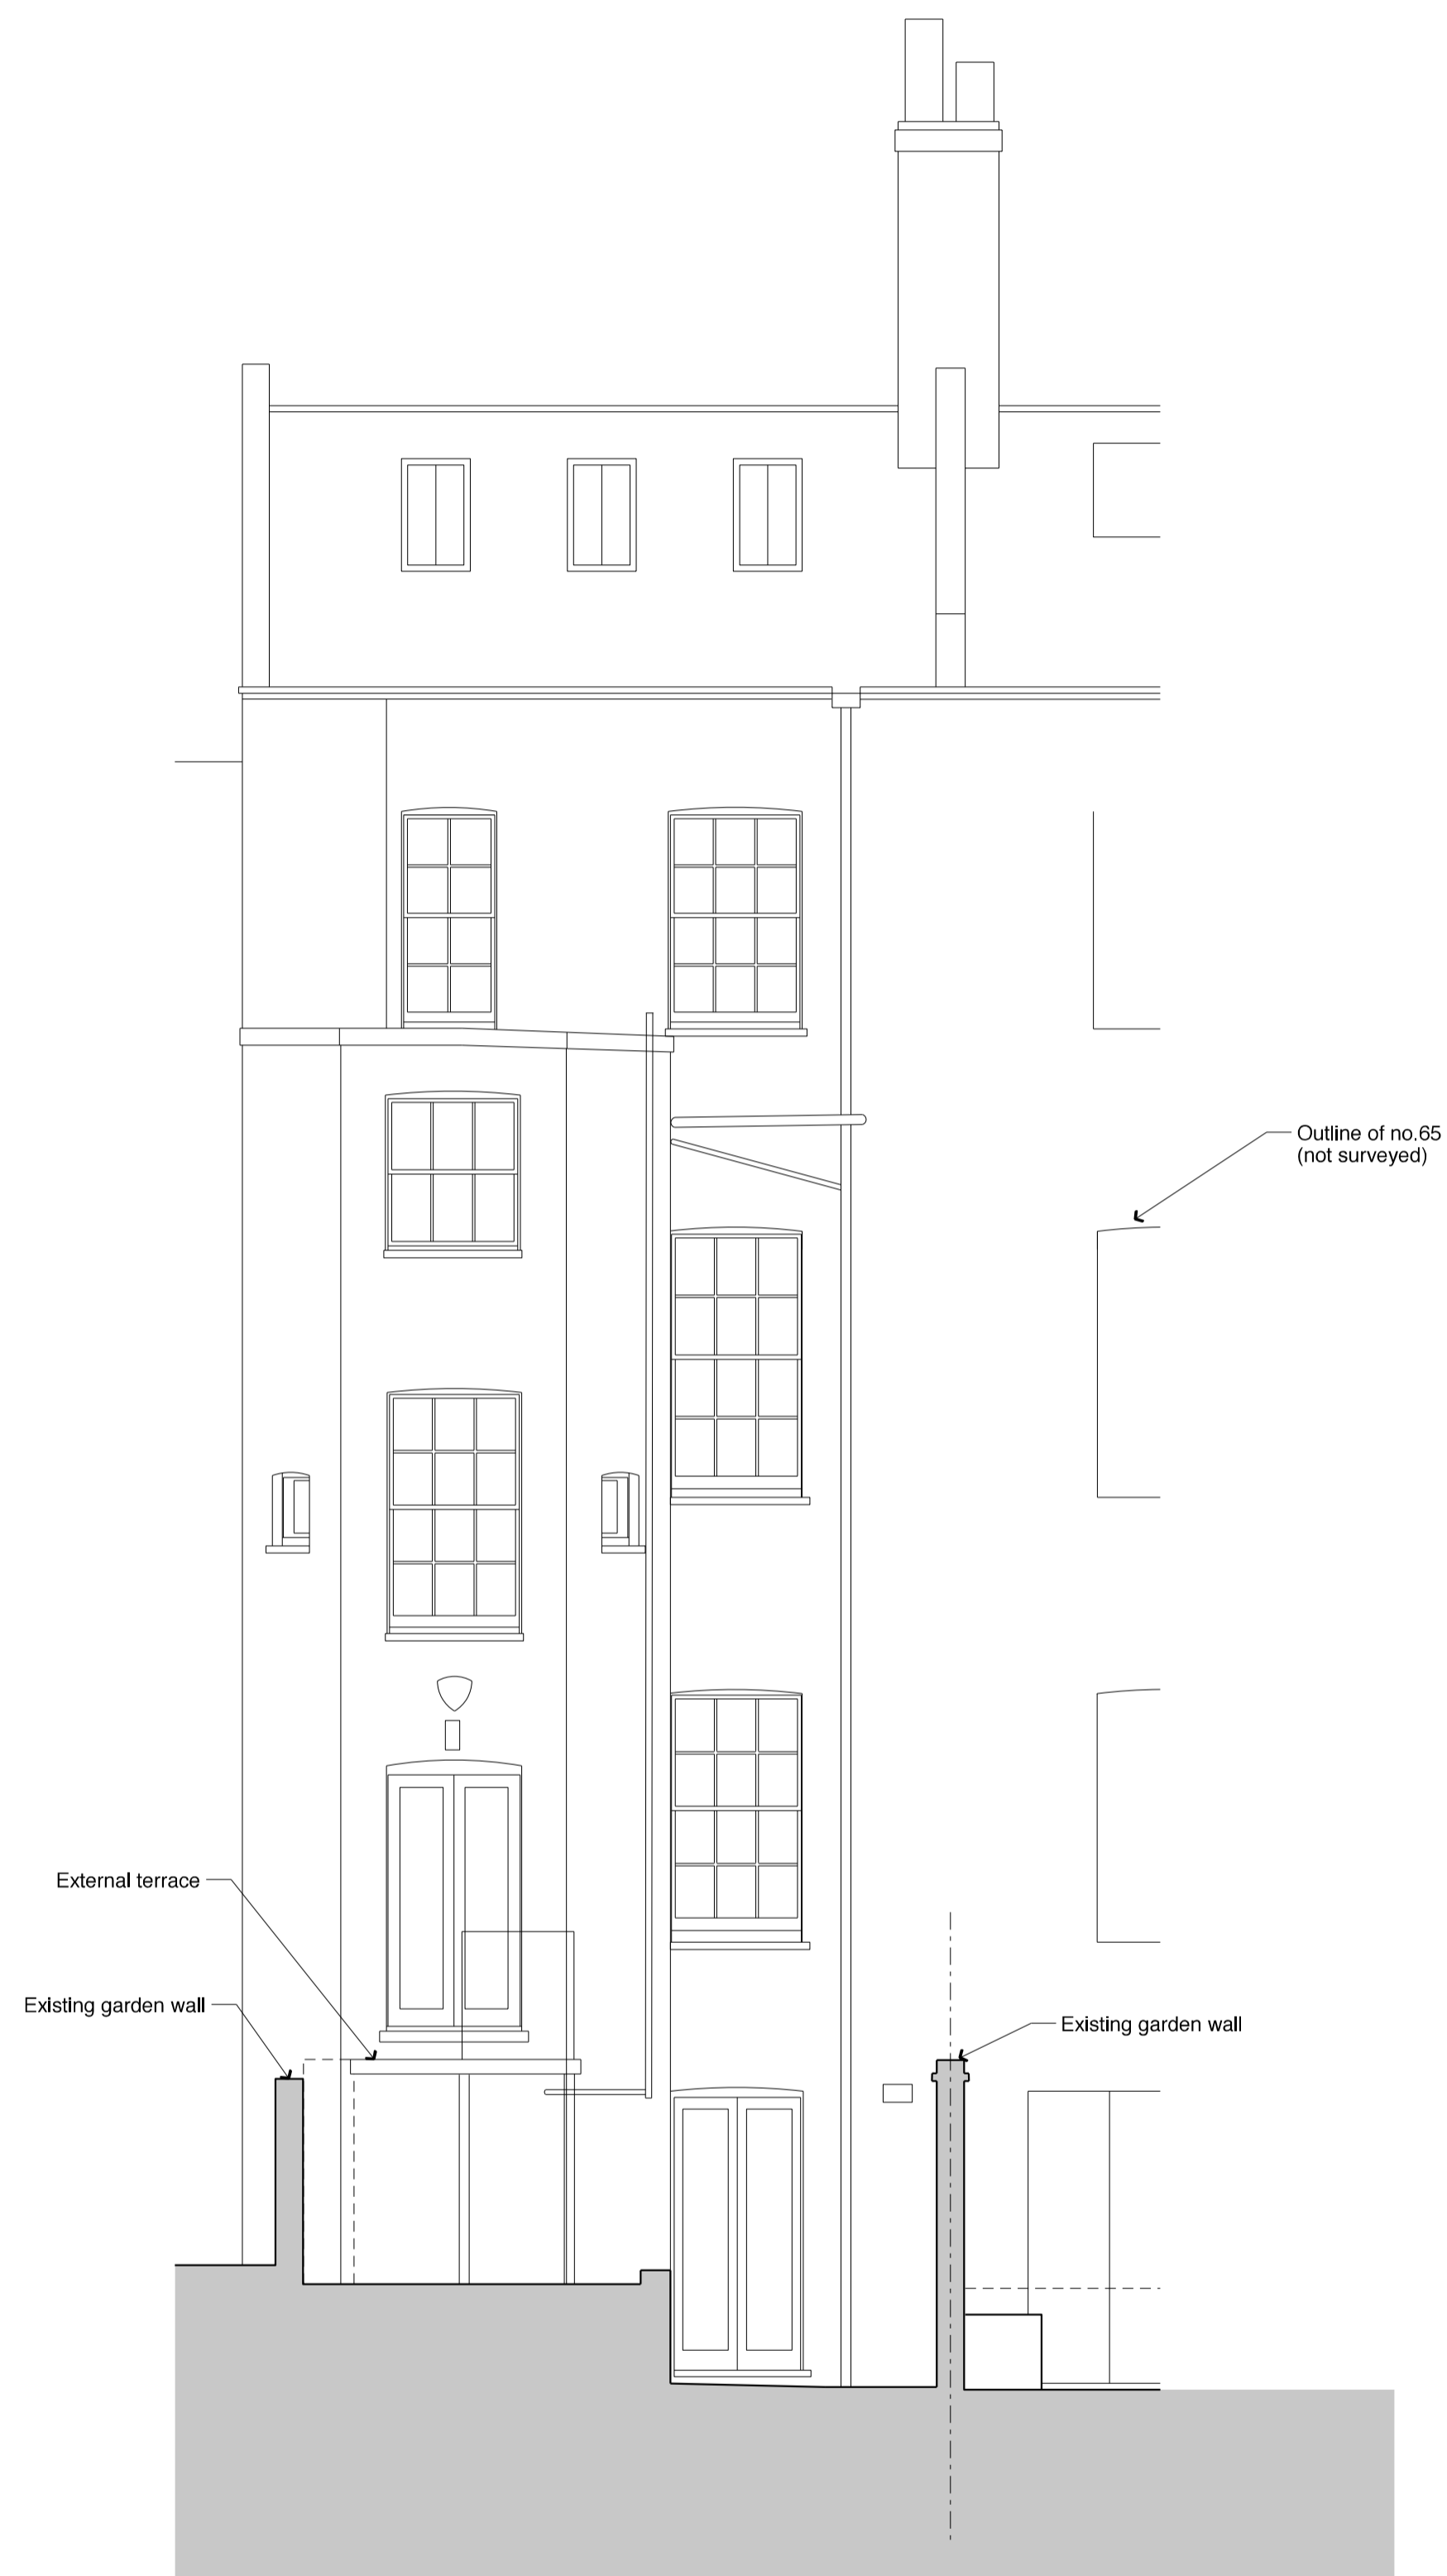

Section DD

Section EE

For Planning

Burd Haward Architects Ltd

United House, North Road
 London N7 9DP
 T +44 20 7267 9815
 E studio@burdhaward.com

Revision	Date	By	Checked

Existing Sections DD, EE & FF
 64 Gloucester Crescent

1488/E06

Scale: 1:50 at A1
 1:100 at A3
 Date: 28/10/14
 Drawn: AM