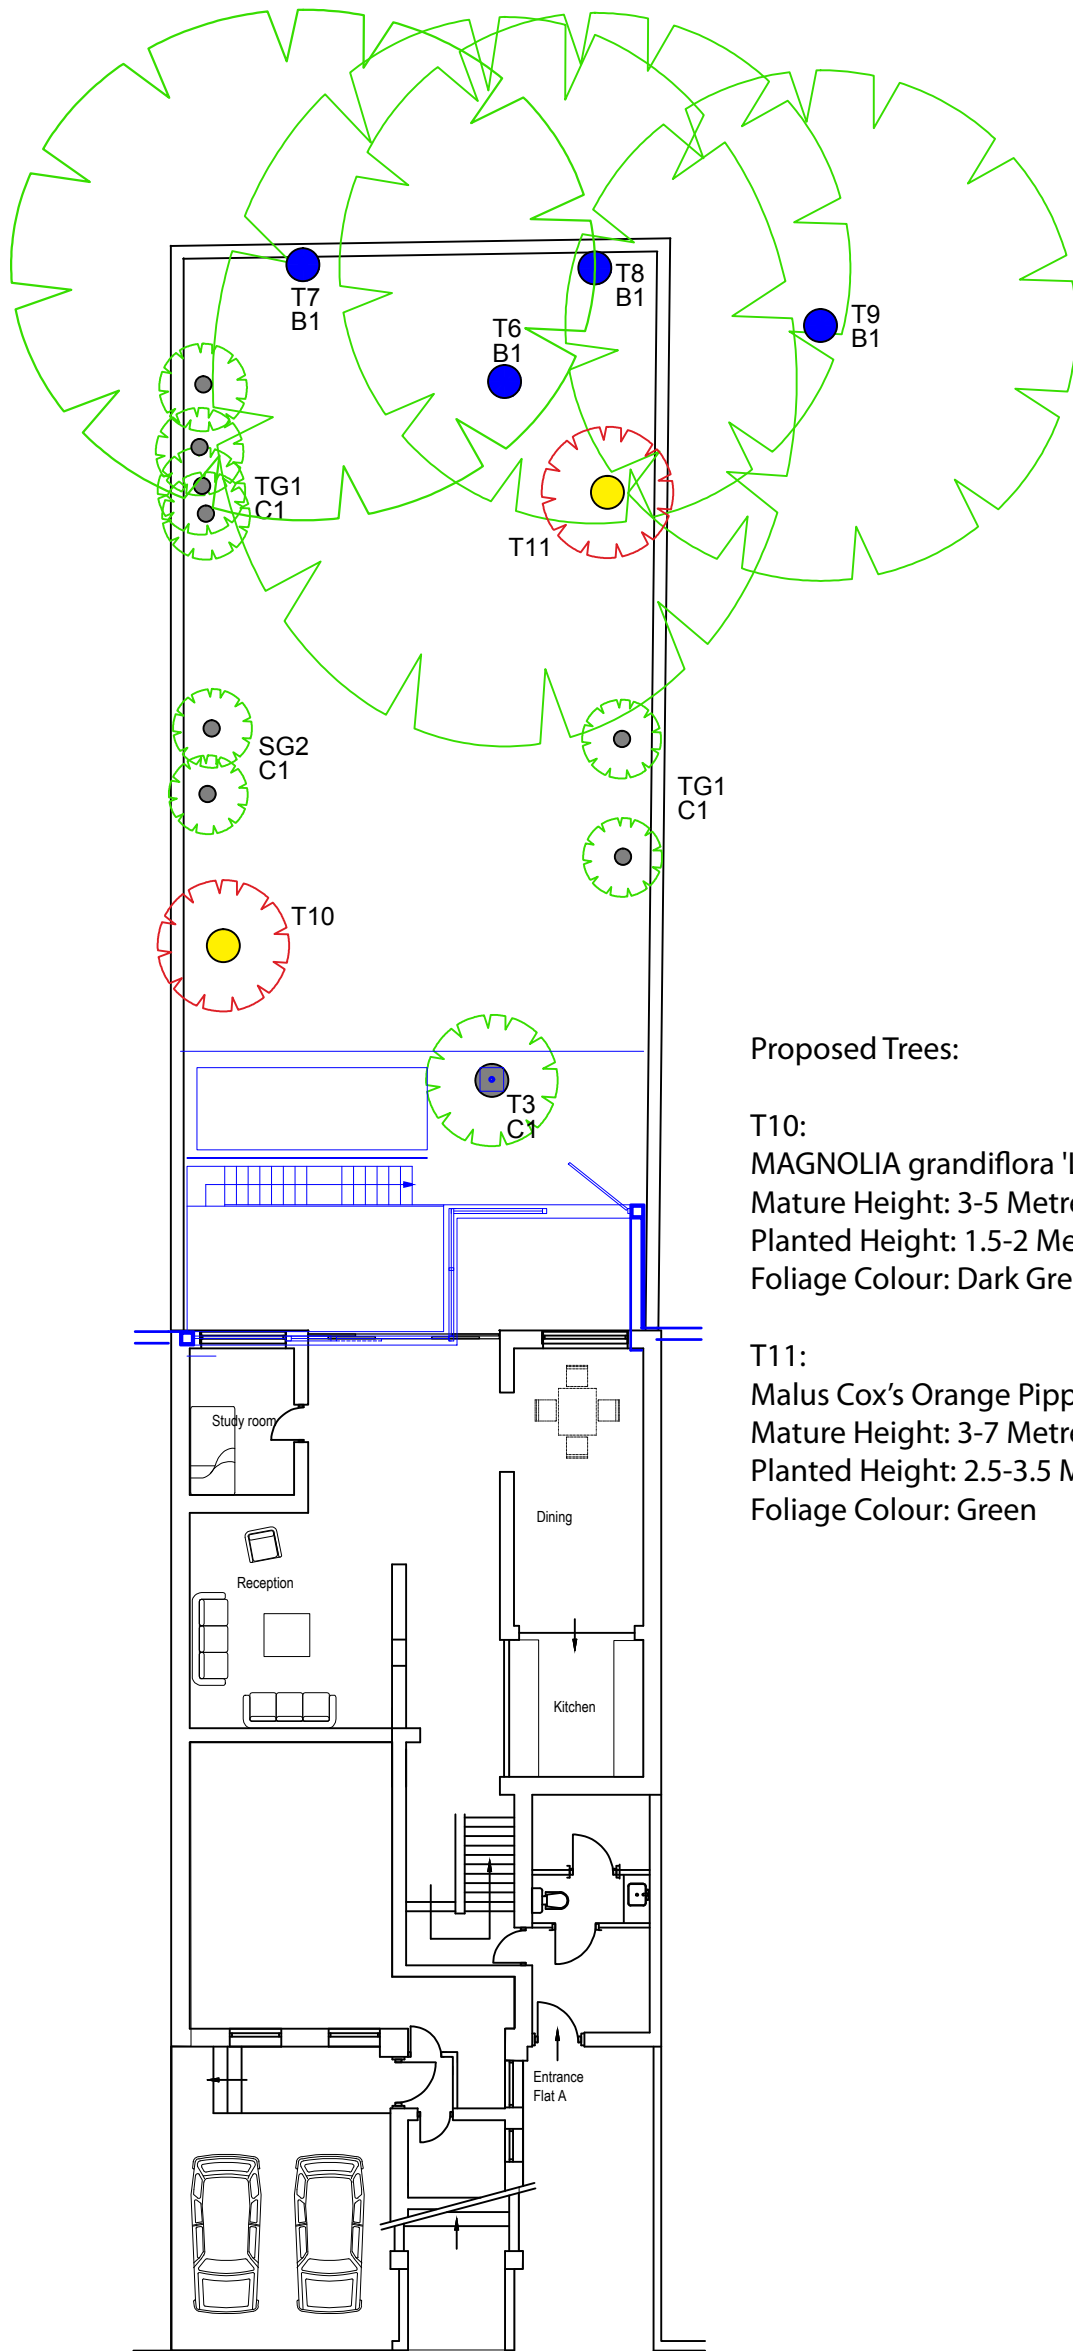

scale bar 1:200 1 0 5 10 15 Metres

Proposed Trees:

T10:  
MAGNOLIA grandiflora 'Little Gem'  
Mature Height: 3-5 Metres  
Planted Height: 1.5-2 Metres  
Foliage Colour: Dark Green, White Flowers

T11:  
Malus Cox's Orange Pippin  
Mature Height: 3-7 Metres  
Planted Height: 2.5-3.5 Metres  
Foliage Colour: Green

Ground Floor