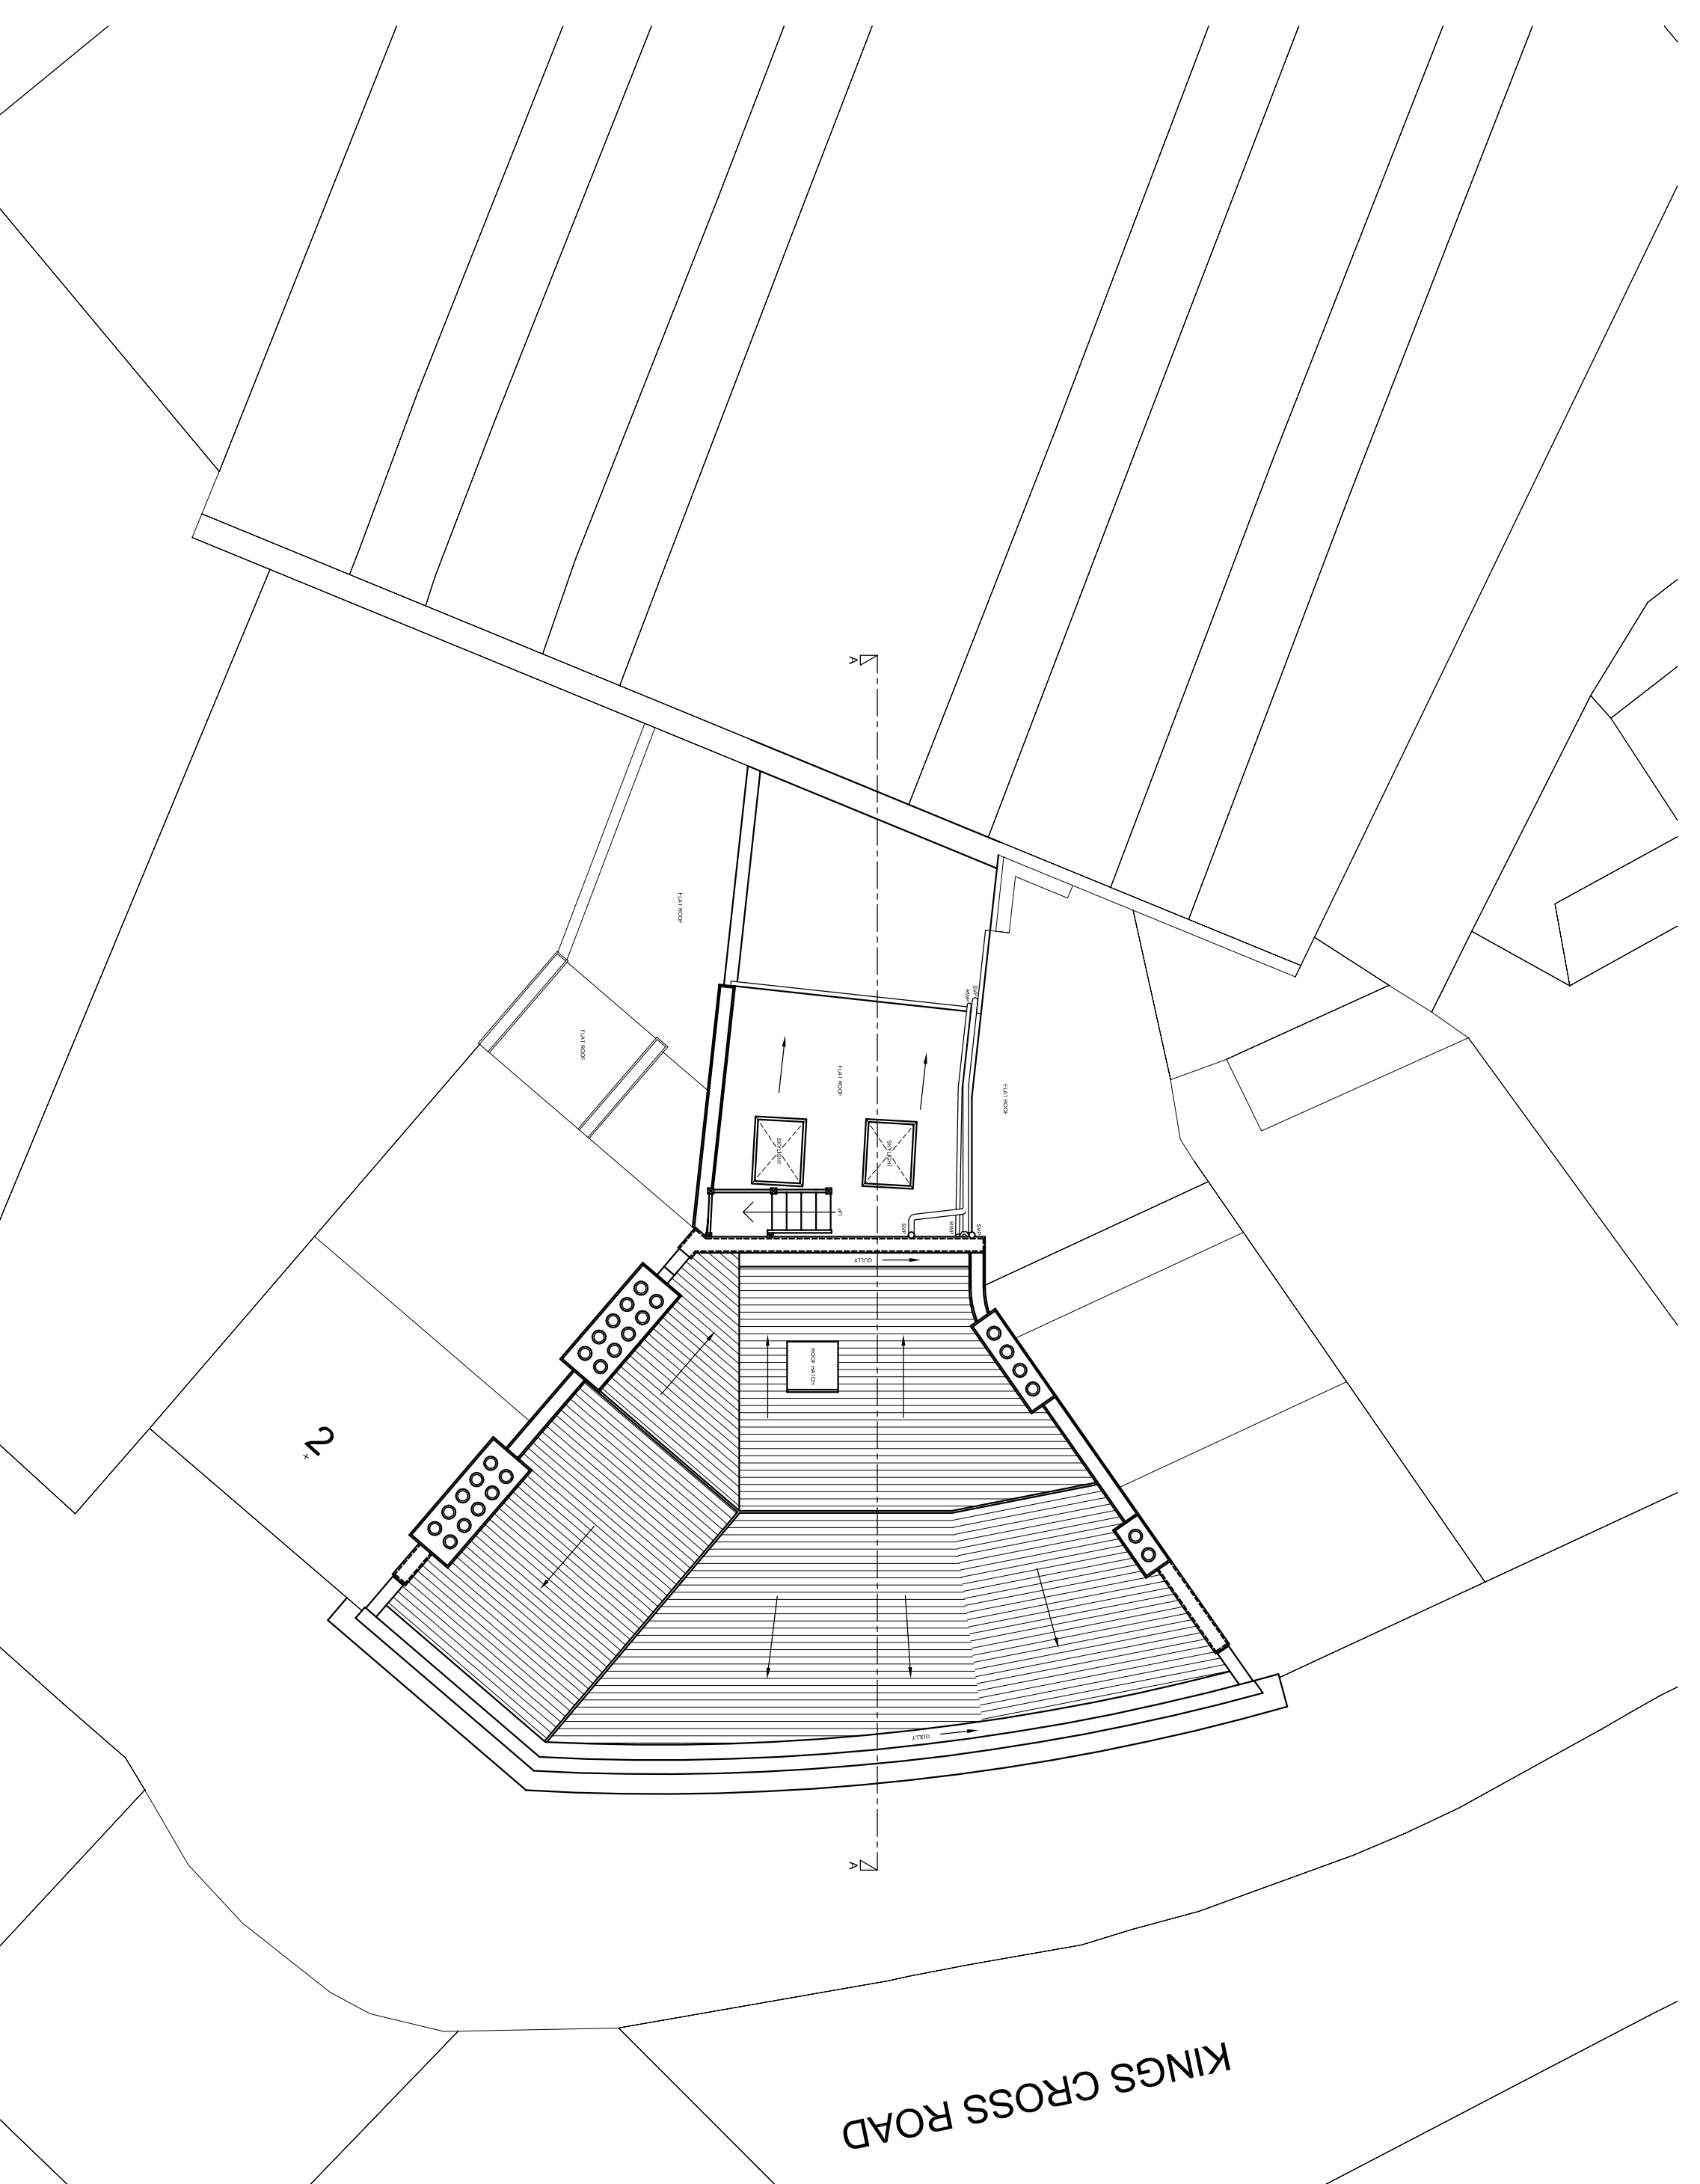

SITE LOCATION PLAN - SCALE 1:1250

SCALE 1:100 @ A2

EXISTING SITE PLAN

<p><b>JENLEA</b> DESIGN DEVELOPMENTS LTD Tel : 07961 196295 e-mail jdd@jenlea.net</p>		<p>PROJECT : CARPENTERS ARMS, 105 KINGS CROSS ROAD, LONDON WC1X 9LR</p>	
<p>CLIENT : GOLFRATE</p>		<p>DESCRIPTION : EXISTING SITE PLAN</p>	
<p>SCALE : 1 : 100 @ A2</p>	<p>DATE: OCTOBER 2014</p>	<p>DRAWN BY: JDD</p>	<p>REVISION DATE:</p>
<p>REF/DWG NO: JDD/CA/E1</p>	<p>REVISION NO.:</p>	<p>REVISION DATE:</p>	<p>REVISION DATE:</p>