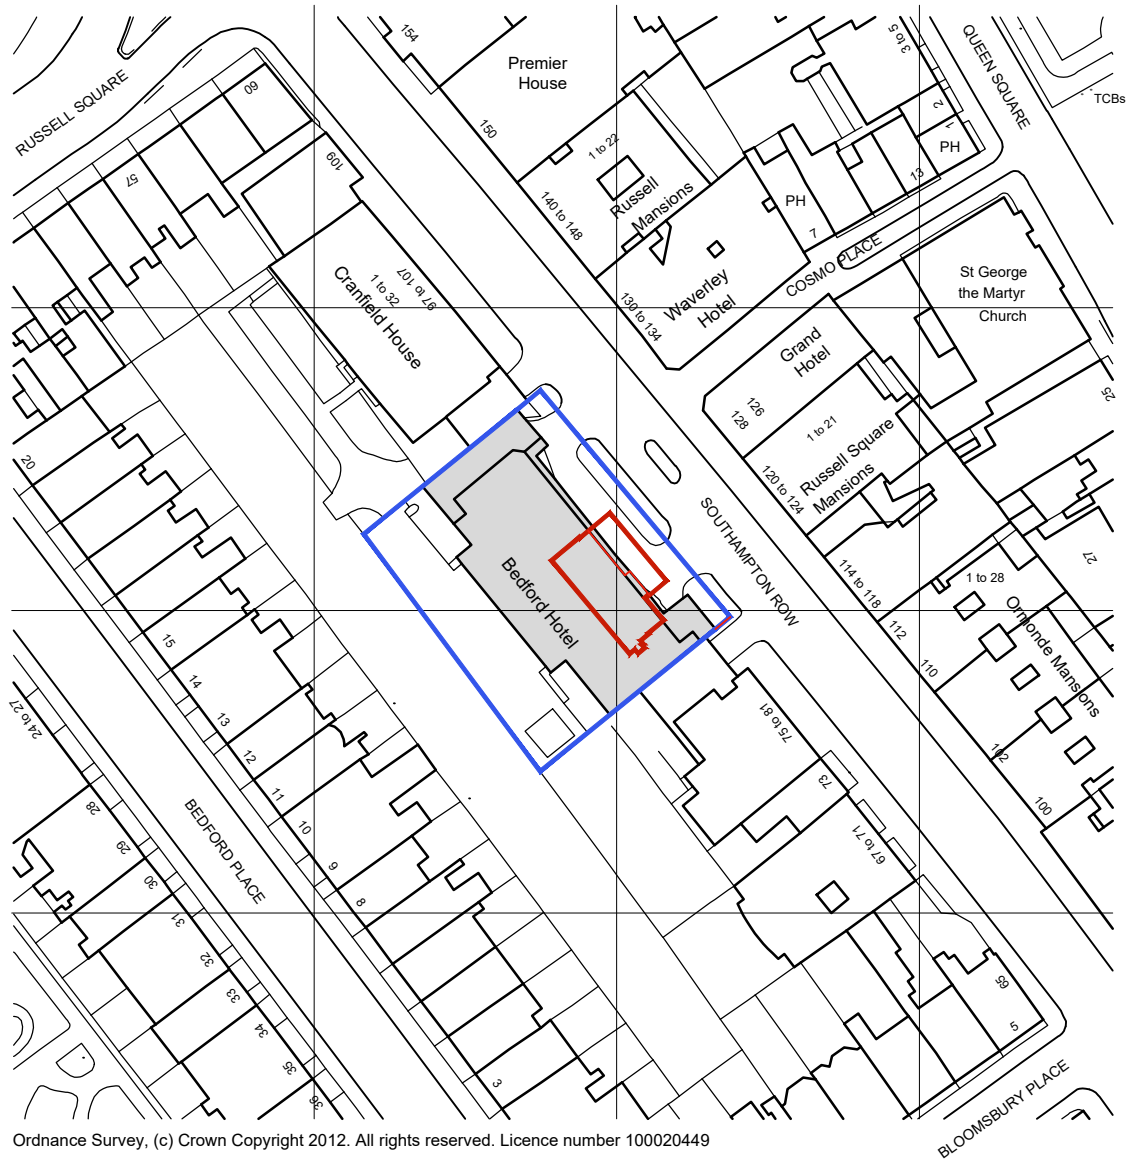

LEGEND

- SITE BOUNDARY
- CHANGE OF USE DEMISE

Ordnance Survey, (c) Crown Copyright 2012. All rights reserved. Licence number 100020449

architects

ipa

55 Kingstown Street
London NW1 8JP
T +44 (0) 20 7436 1133
W ipa-architects.com

Project THE BEDFORD HOTEL 83-93 SOUTHAMPTON ROW LONDON WC1B 4HD	Date 12.01.16	Drawn by WHL	
	Scale A4 @ 1:1250		
Drawing Title SITE LOCATION PLAN	Drawing No. 12C7.EX.100	Rev 01	rev amendments date by
	Cad File 12C7.EX.100 (LOC)		This drawing must not be reproduced without permission. Do not scale from drawing. Contractor to check all dimensions on site. Report discrepancies to the architect.
Drawing Status PLANNING	© IPA Architects: All rights reserved.		