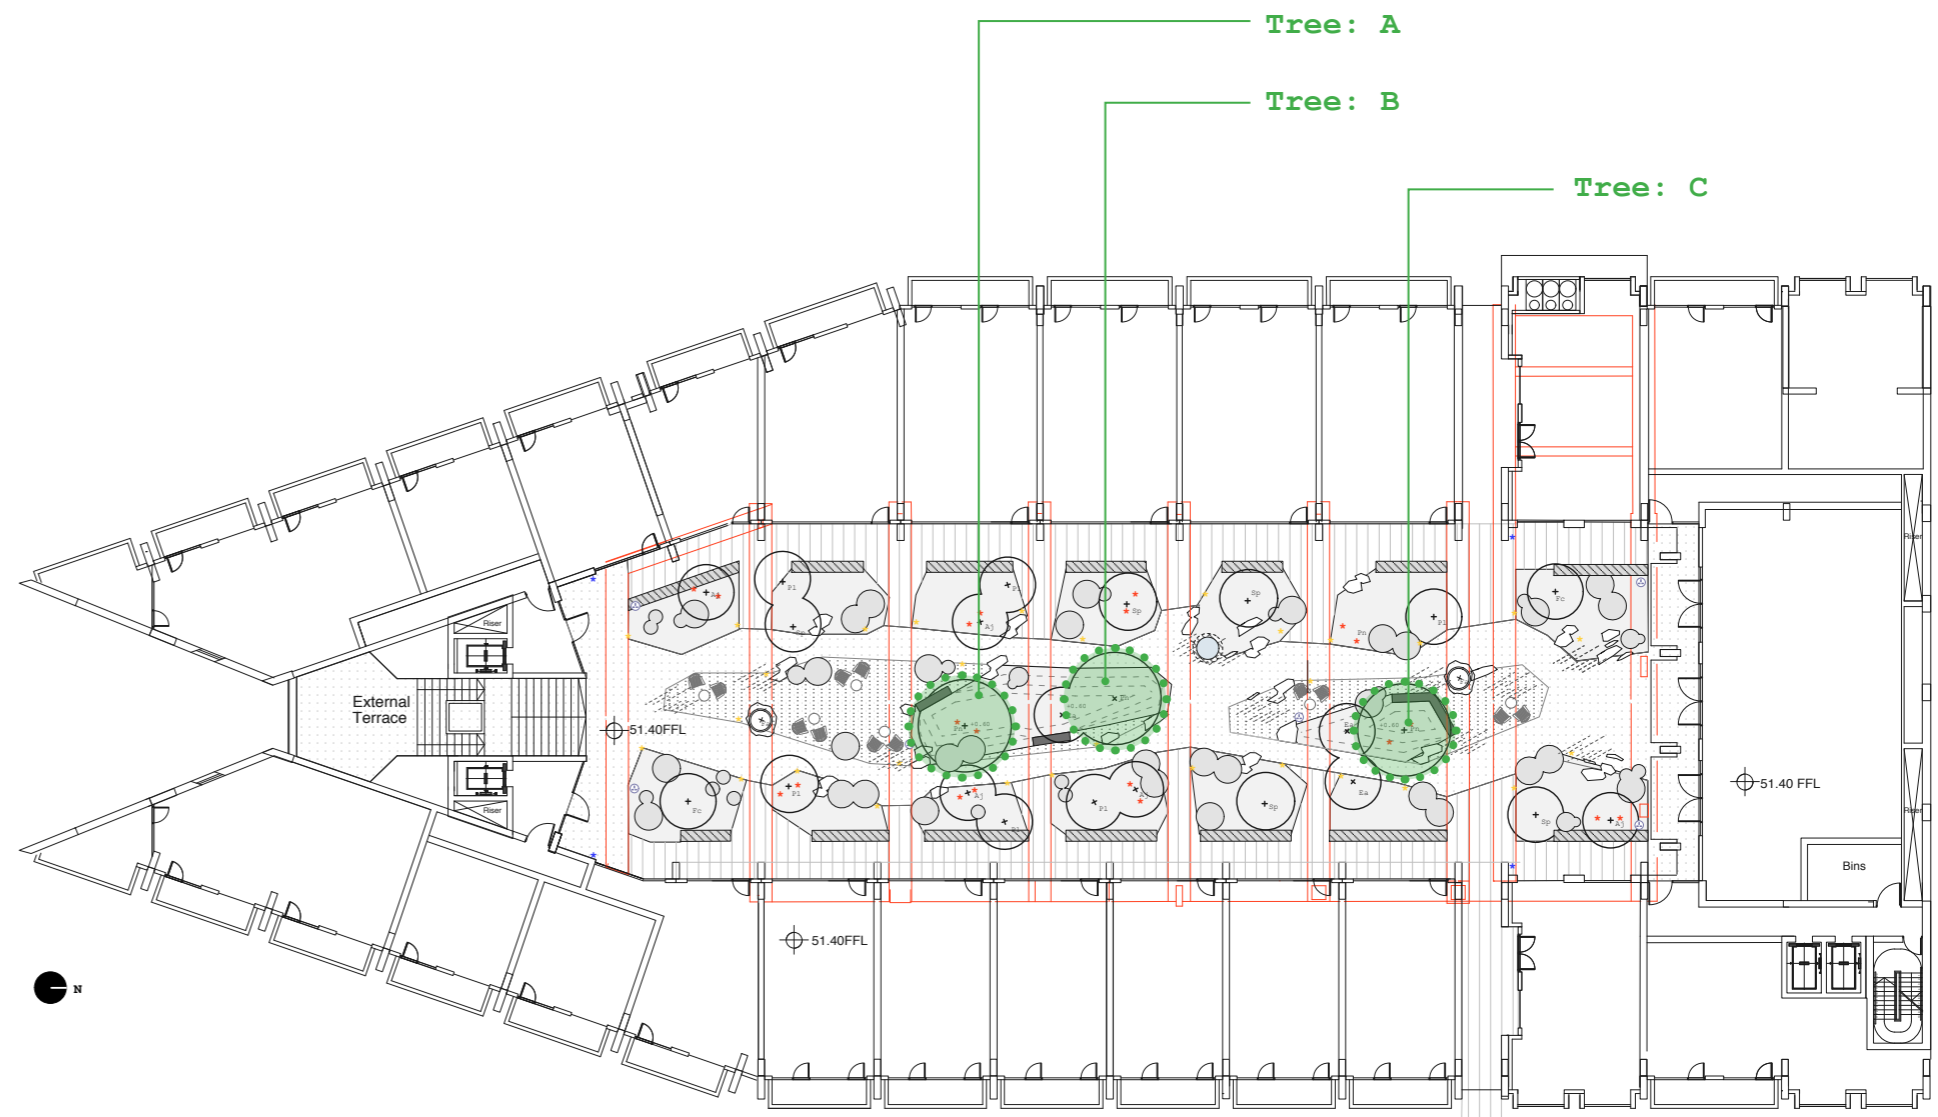

PRESENT:

Imogen Heaton	Dan Pearson Studio
John Melmoe	Willerby's
Amanda Barnard	Kier
Mark Godden	Deepdale

PURPOSE:

To select the following trees for Kings Cross T1 Podium Garden:

- 3no. *Pinus Nigra* (multi stemmed, approximately 3-4m high)

SELECTED TREES:

Tree: A
 Deepdale Code: 1988
 height: approx 3m
 weight: approx 500kg

Tree: B
 Deepdale Code: 1989
 height: approx 3-3.5m
 weight: approx 750kg

Tree: C
 Deepdale Code: 1990
 height: approx 3-3.5m
 weight: approx 750kg

GENERAL NOTES/ COMMENTS:

form - multi stemmed
 root plate - approx. 500mm depth
 overall shape - all trees had a characterful shape both in canopy & structure
 installation - all trees to be installed with below ground guying
 available soil depth - approximately 900mm

Drawing Title: Tree Placement
Scale: Not to Scale
Date: May 2014
Drawn By: IH
Checked By:

Project: KXT
Client: Argent plc
Drawing Number:
KXT-SK-003