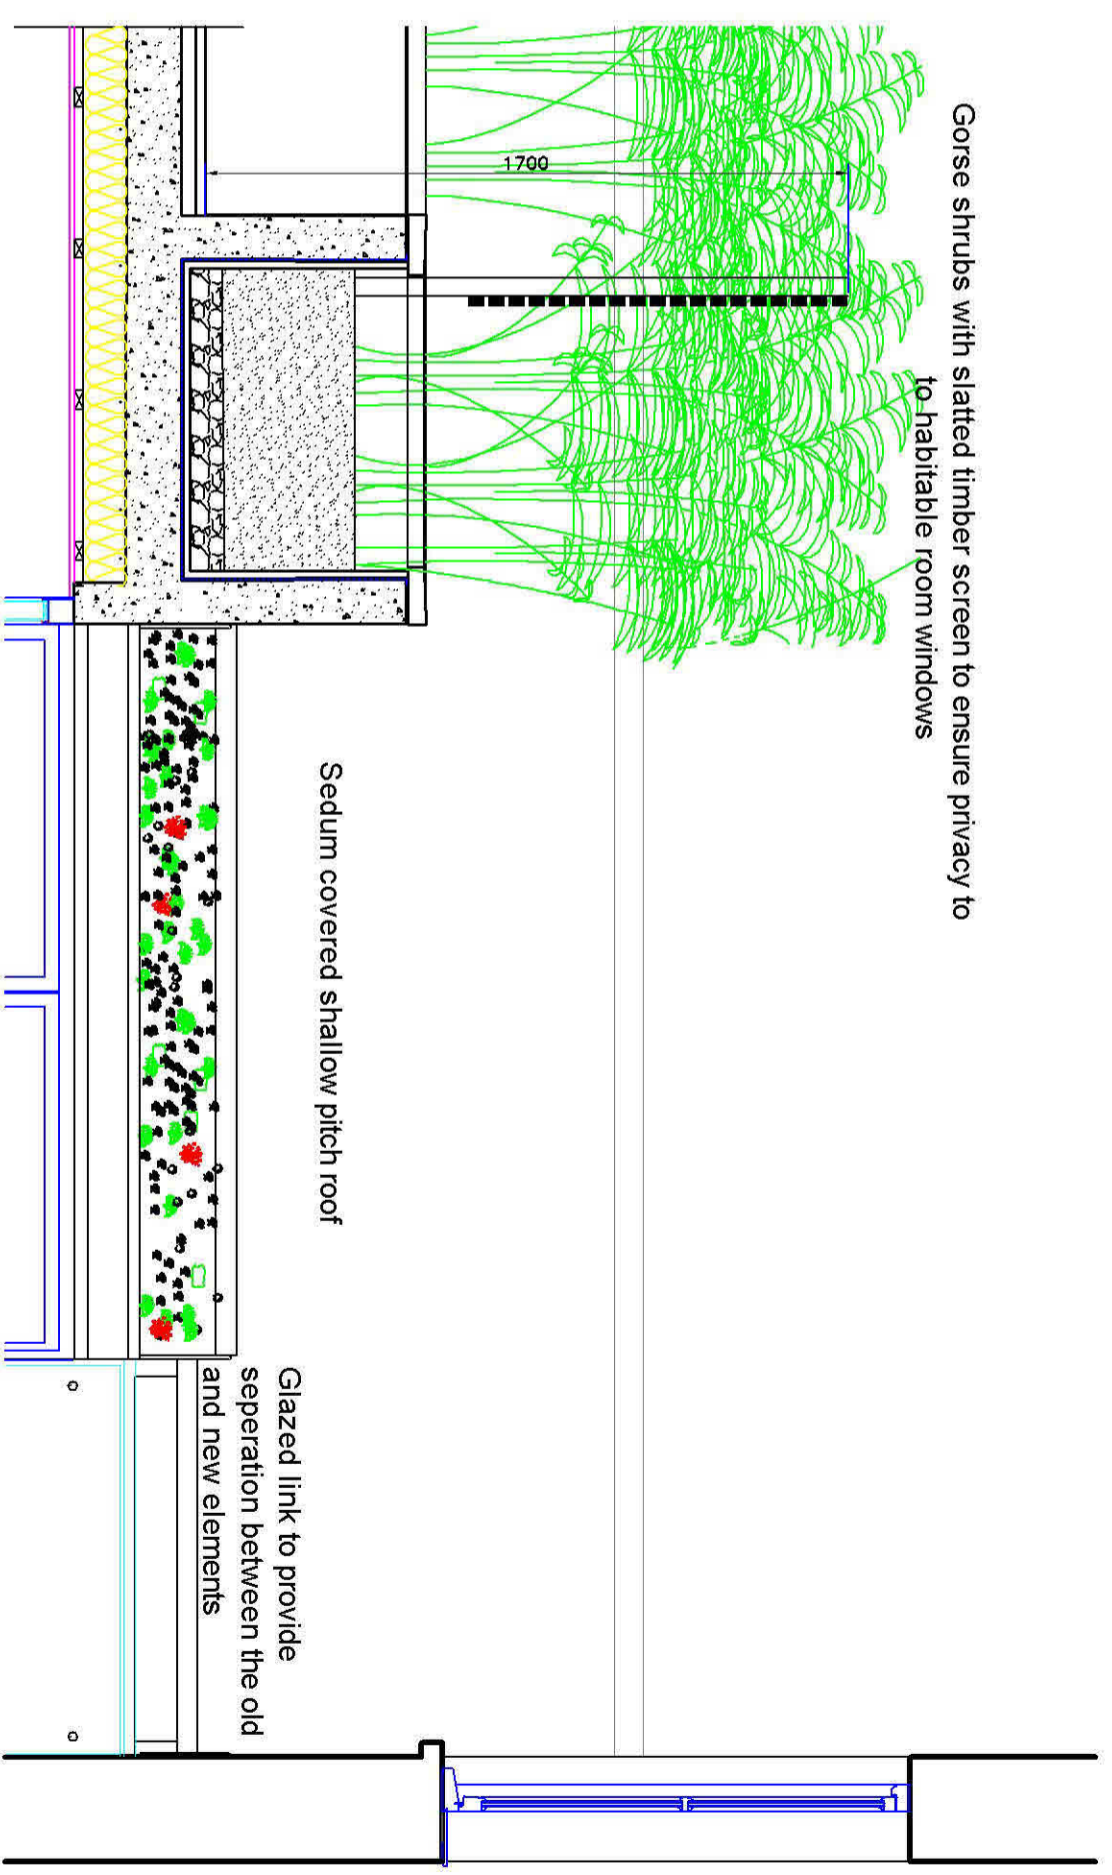

Upper Garden Plan 1:50

Section T-T Planter at house end to Upper Garden 1:20

6 Ormswell Road Teddington Middlesex TW11 9EH Tel: 020 8948 3834 Mob: 07931518417 email: info@mdma.co.uk	
Project: Lower Ground Flat 9 St Georges Terrace	Title: Planter to garden
Scale: 1:50 1:20	Date: Feb 15
Drawn: 9177(0)101	Rev: