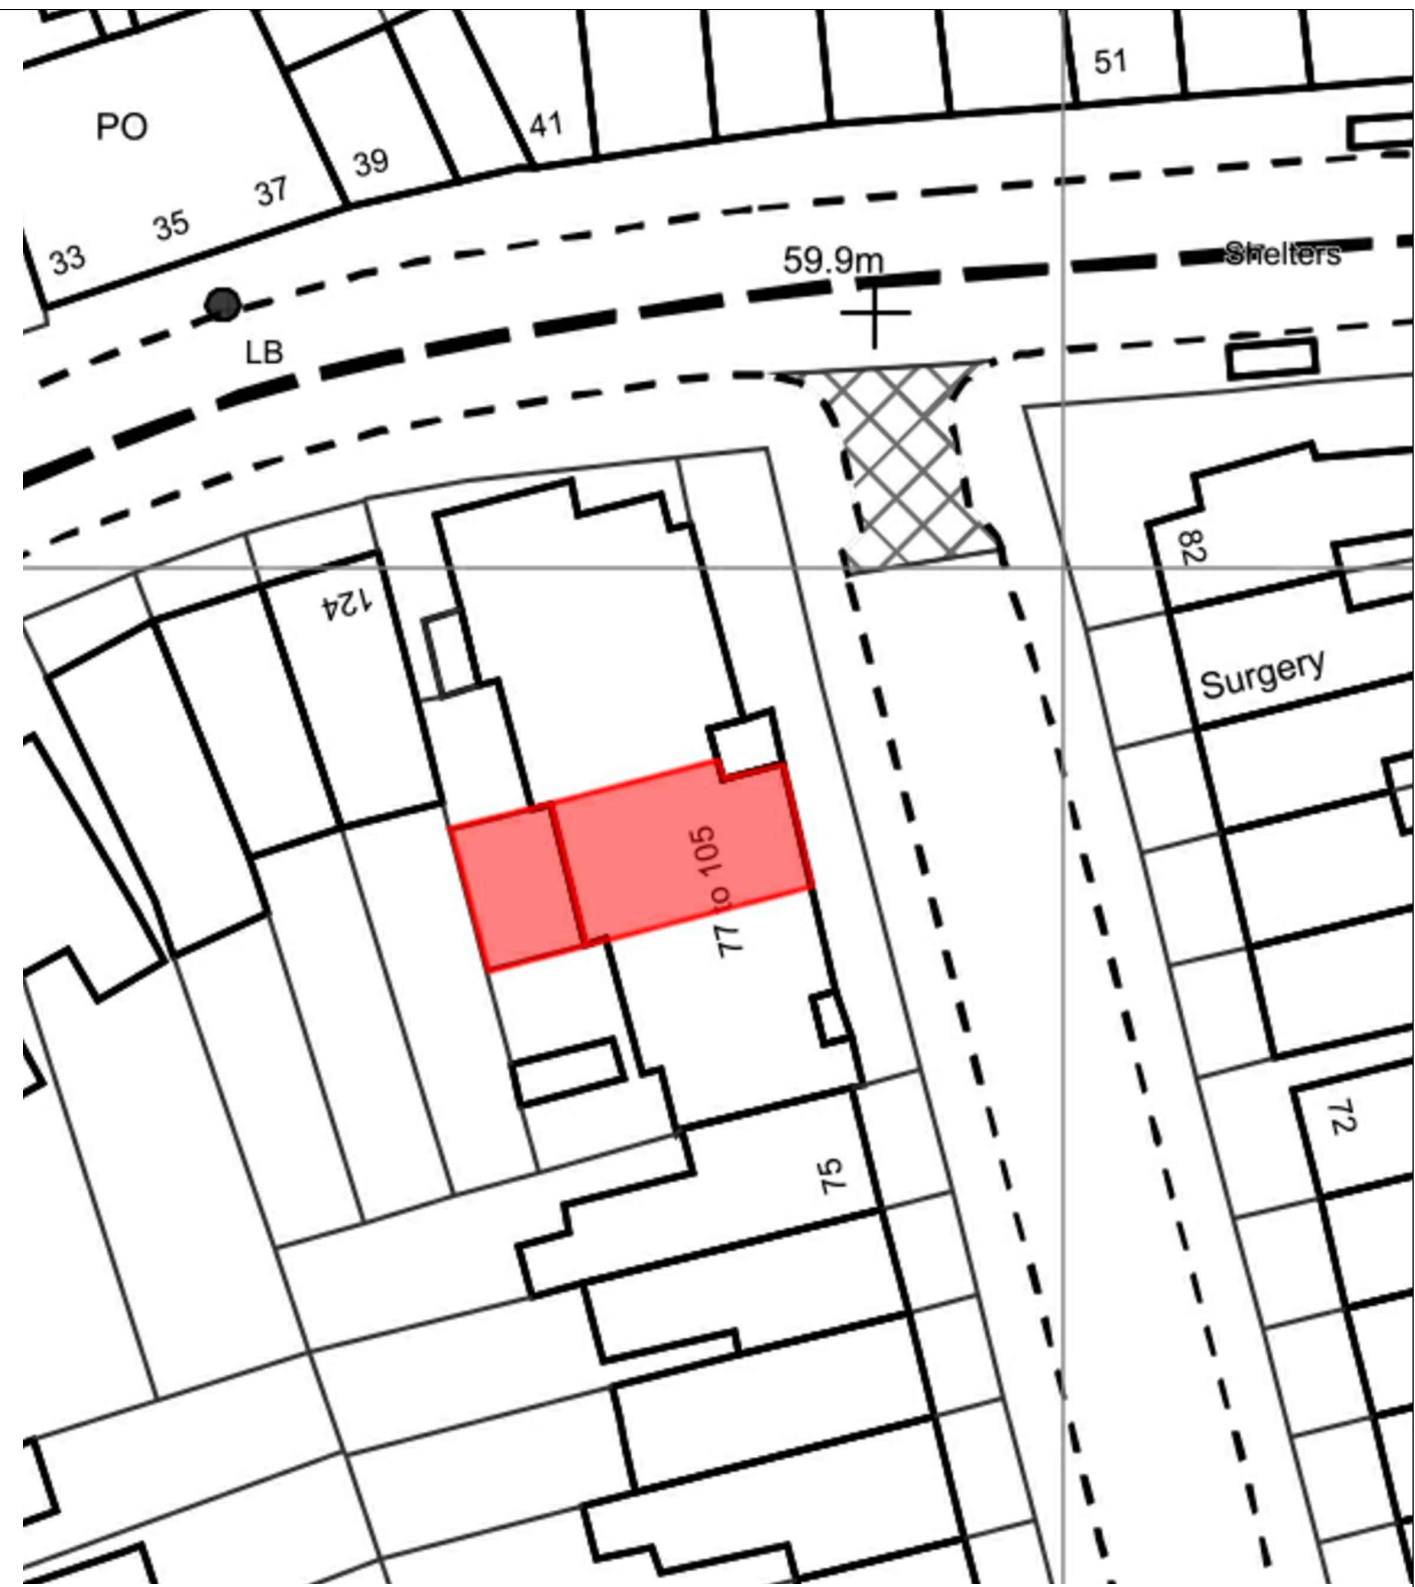

OS MasterMap 1250/2500/10000 scale

79 Solent Rd, London NW6 1TX

MAGGIE TOY  
Architectural Design

Client:  
David Stephenson

Date:  
01/02/15

79.000.LOCATION MAP

Scale:  
A3 1/100

Project:  
REFURBISHMENT