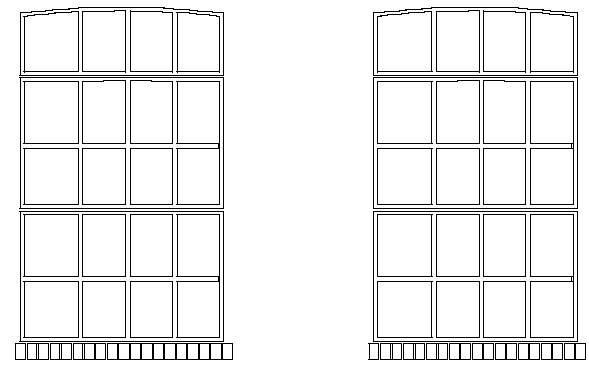

Fret cut folded aluminium sign panel with 80mm returns painted satin ral 4010.  
 Fret cut detail backed with opal 050 perspex.  
 Illumination from fluorescent tubes.

LOCK 17

<b>CLIENT &amp; LOCATION</b>	
The Comedy Loft (Highlight) 11 Camden Lock Pl. London, NW1 8AL	
<b>DRAWING TITLE</b>	
front Elevation	
<b>ORIGINAL DRAWING BY</b>	<b>DATE</b>
D. Hilditch	3/3/2016
<b>PROJECT MANAGER</b>	
G. Burbidge	
<b>DRAWING NO.</b>	
94 - 01 - 03	
<b>REVISION</b>	
A	3/3/16 D. Hilditch original drawing, survey required