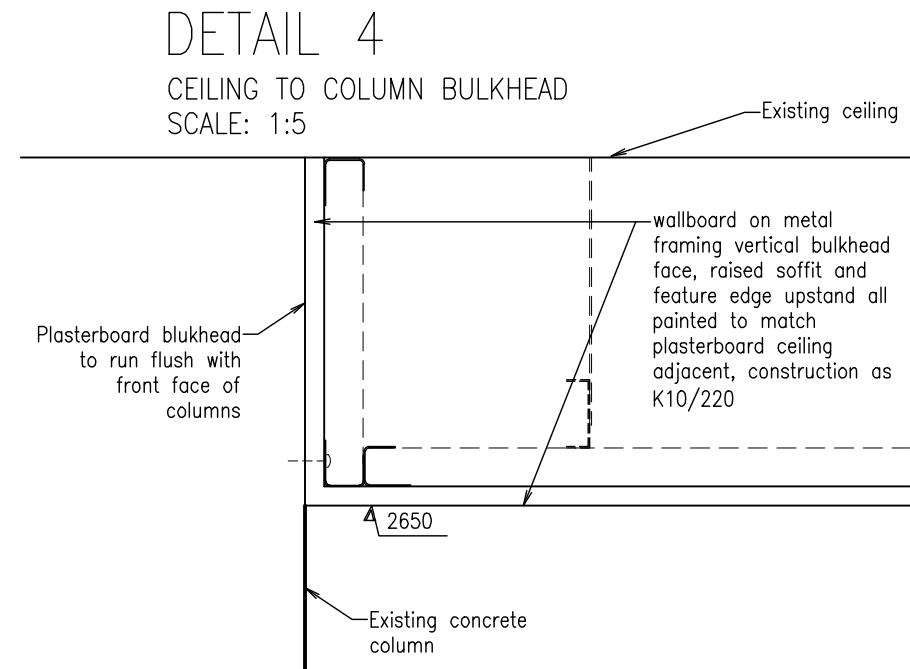

DETAIL 1
VENTILATION BULKHEAD
SCALE: 1:5

DETAIL 2
WALL/ DOOR JUNCTIONS
SCALE: 1:5

DETAIL 3
CEILING LEVEL CHANGE BULKHEAD
SCALE: 1:5

DETAIL 4
CEILING TO COLUMN BULKHEAD
SCALE: 1:5