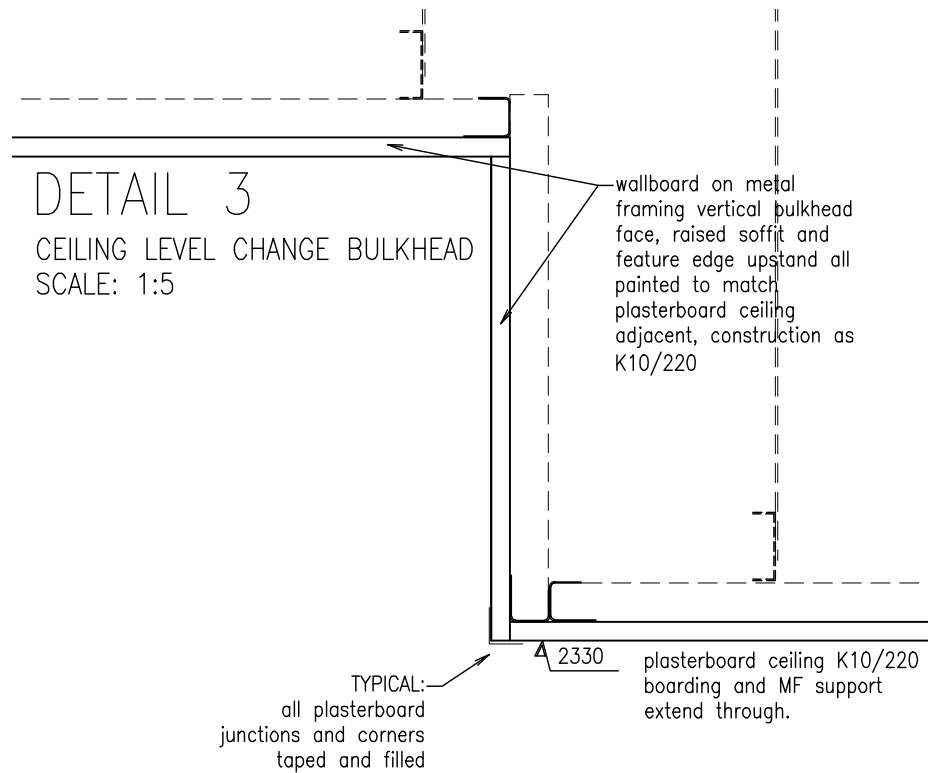

DETAIL 1
VENTILATION BULKHEAD
SCALE: 1:5

DETAIL 2
WALL/ DOOR JUNCTIONS
SCALE: 1:5

DETAIL 3
CEILING LEVEL CHANGE BULKHEAD
SCALE: 1:5

DETAIL 4
CEILING TO COLUMN BULKHEAD
SCALE: 1:5