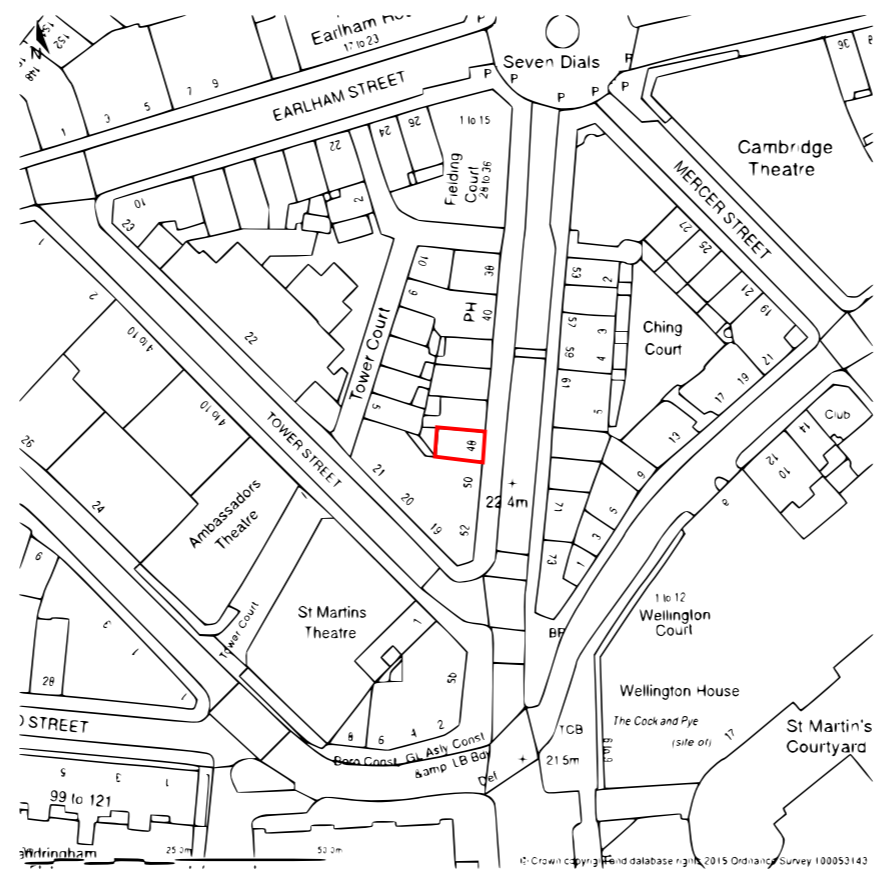

250.0m
125.0m
62.5m
31.25m

ewell

49BIS RUE PLANCHAT
75020, PARIS

DRAWING TITLE	
LOCATION PLAN	
ADDRESS	
48 MONMOUTH STREET, LONDON WC2	
PROJECT NAME	DATE
	22/12/2015
	SCALE
	1:1250 @ A3
CLIENT	DRAWING NO.
LE LABO	0129122015