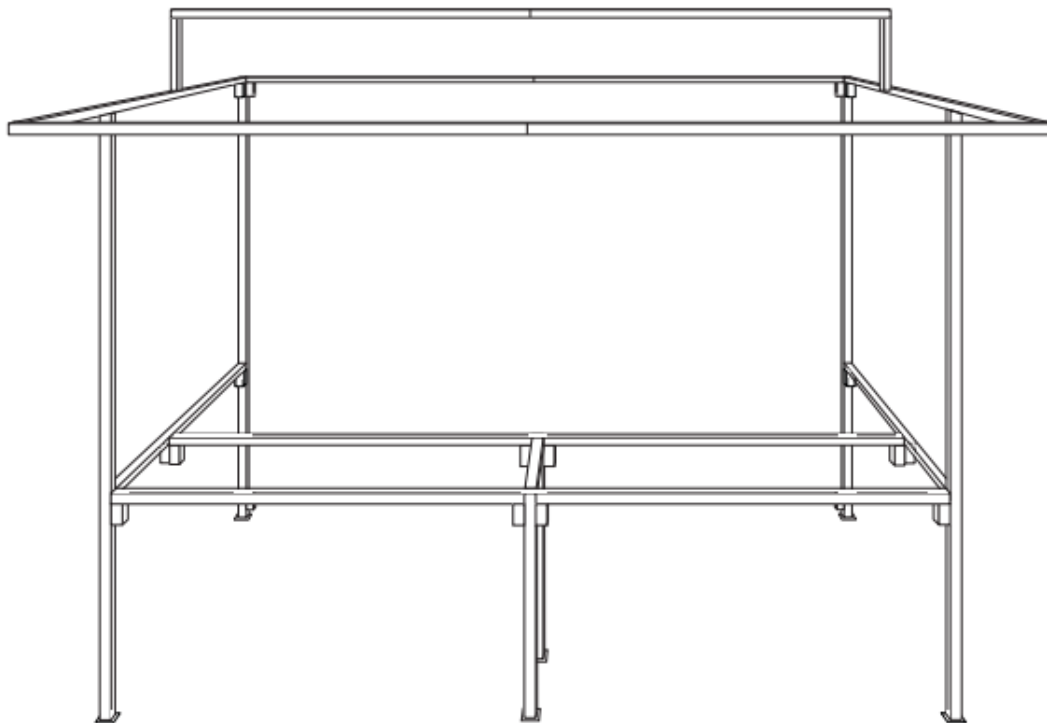

STALL SPECIFICATIONS

Stall dimensions: **3x3x1.96m** (10'x10') / Counter top: **5' x 2'** (optional)

10' x 10'

	A	B
10' x 10'	10' 0.5"	10'

front view