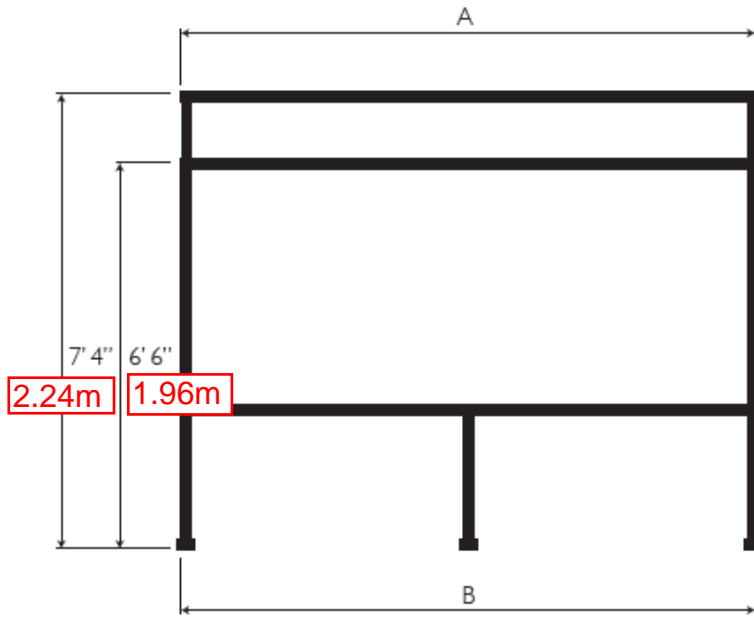

STALL SPECIFICATIONS

Stall dimensions: **3x3x1.96m** (10'x10') / Counter top: **5' x 2'** (optional)

10' x 10'

	A	B
10' x 10'	10' 0.5"	10'

front view