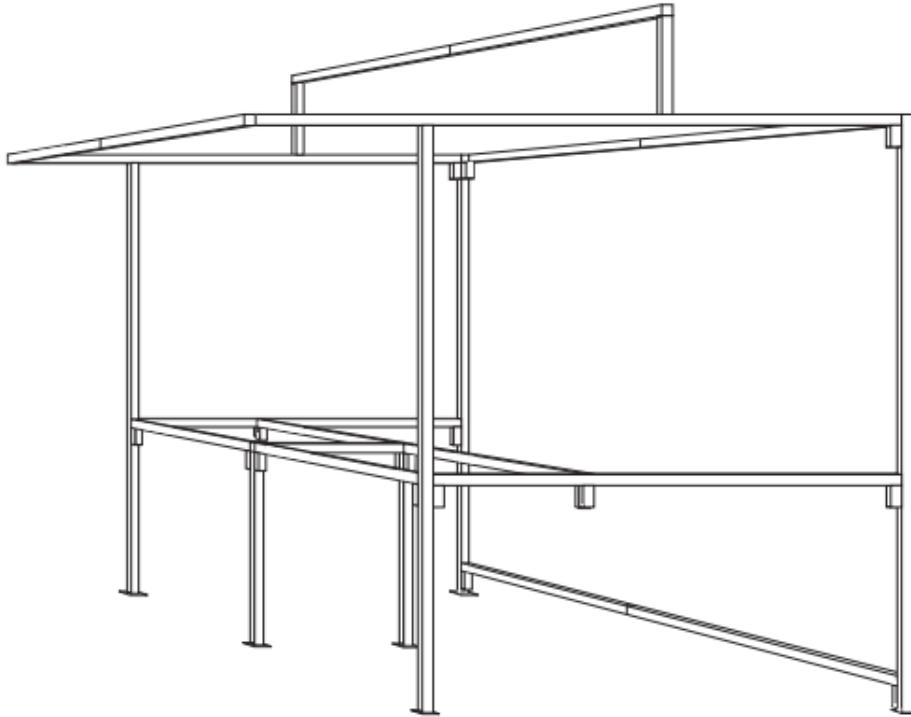

STALL SPECIFICATIONS

Stall dimensions: **3x3x1.96m** (10'x10') / Counter top: **5' x 2'** (optional)

10' x 10'

	A	B
10' x 10'	10' 0.5"	10'

front view