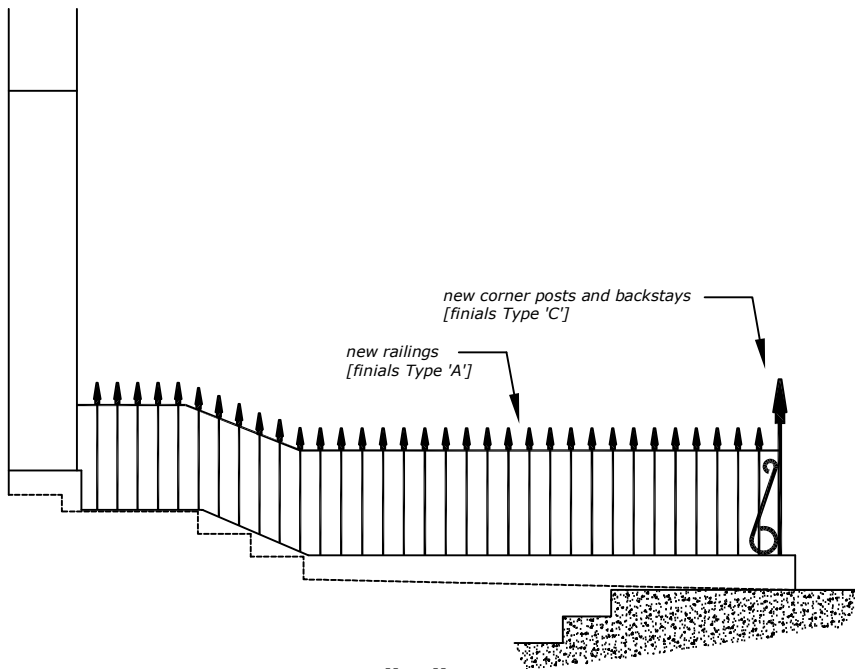

VIEW ARROW "C"
[EXISTING]

VIEW ARROW "C"
[PROPOSED]

<i>Applicant:</i> Glenn Dunn Martin Brigdale	<i>Location:</i> 42 Mornington Terrace London, NW1 7RT	<i>Scale:</i> 1 / 50	<i>Date:</i> 01/02/16
<i>Title:</i> Views on Arrow "C" (existing and proposed) (see Forecourt Plan, GSD012, for location)		<i>Drg No:</i> GSD015	<i>Version:</i> A