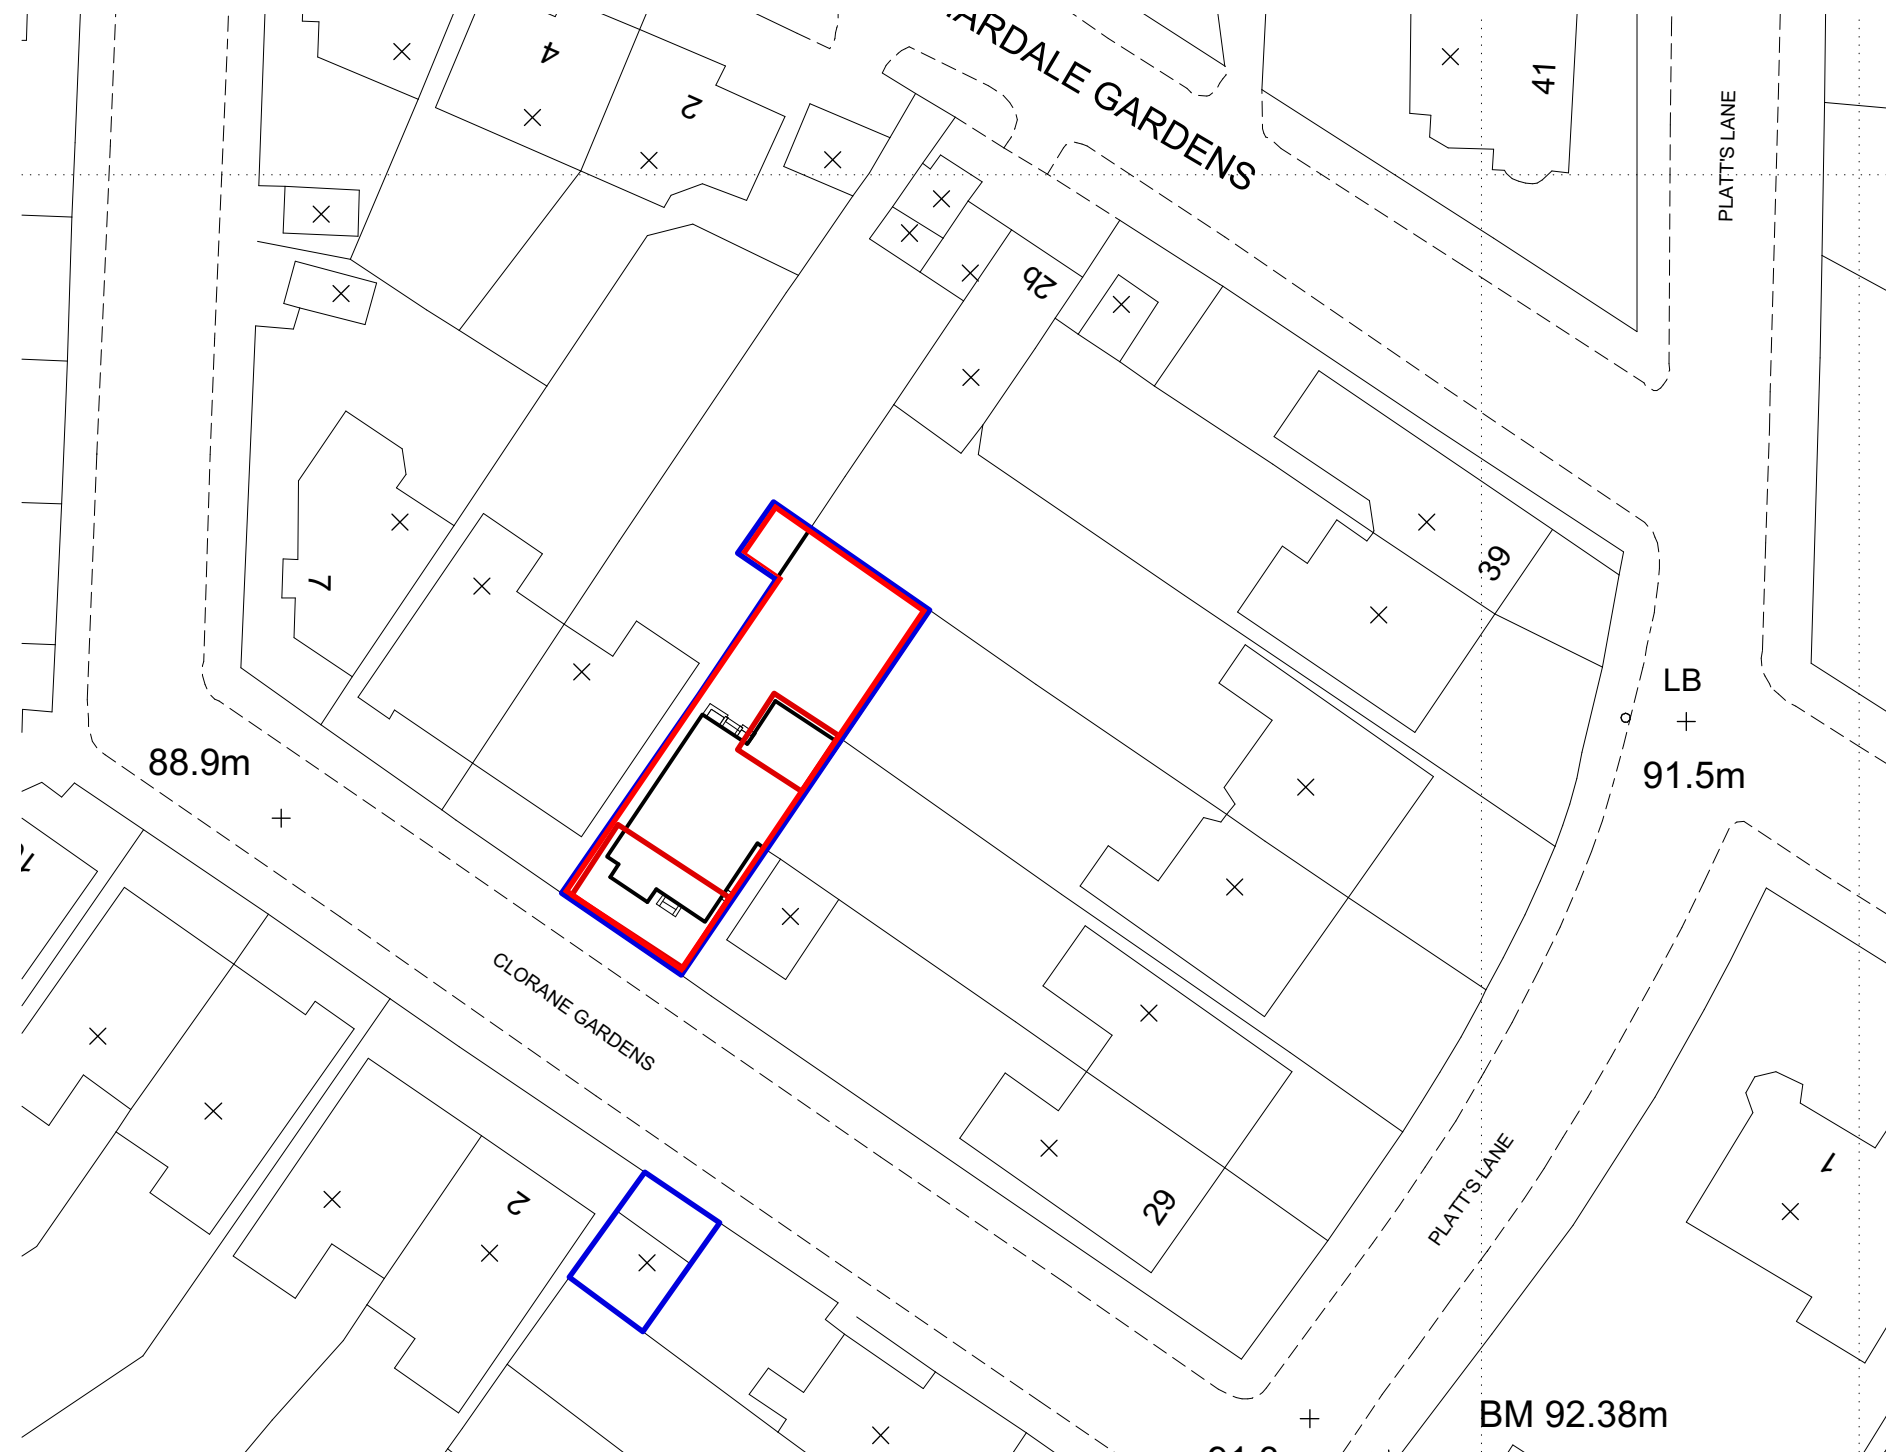

Existing Location Plan
Scale 1:1250

Existing Block Plan
Scale 1:500

1 Clorane Gardens, Camdem, London, NW3 7PR

Revisions and Notes - - - / - / -	drawn by RS	scale @ A3	no 100	title Existing Locations And Block Plan
	date 13/1/16	filename A1175 1 Clorane.vwx	file reference A1175	client Mr & Mrs Heller