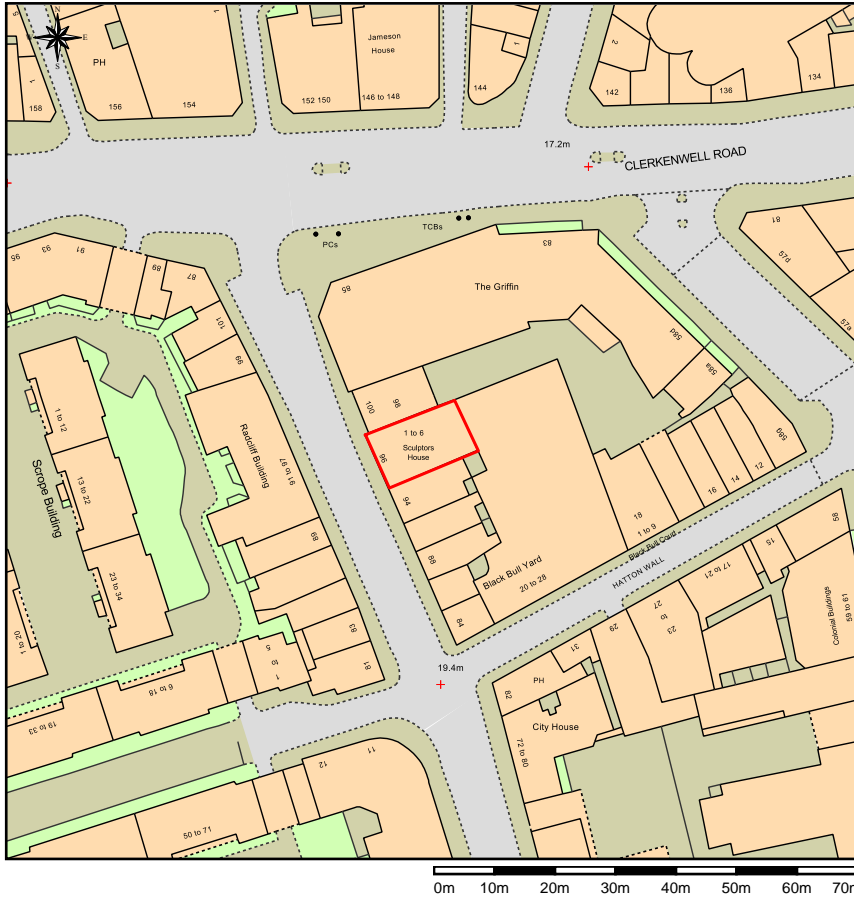

Location Plan of EC1N 7TX

This Plan includes the following Licensed Data: OS MasterMap Colour PDF Location Plan by the Ordnance Survey National Geographic Database and incorporating surveyed revision available at the date of production. Reproduction in whole or in part is prohibited without the prior permission of Ordnance Survey. The representation of a road, track or path is no evidence of a right of way. The representation of features, as lines is no evidence of a property boundary. © Crown copyright and database rights, 2016. Ordnance Survey 0100031673

Scale: 1:1250, paper size: A4