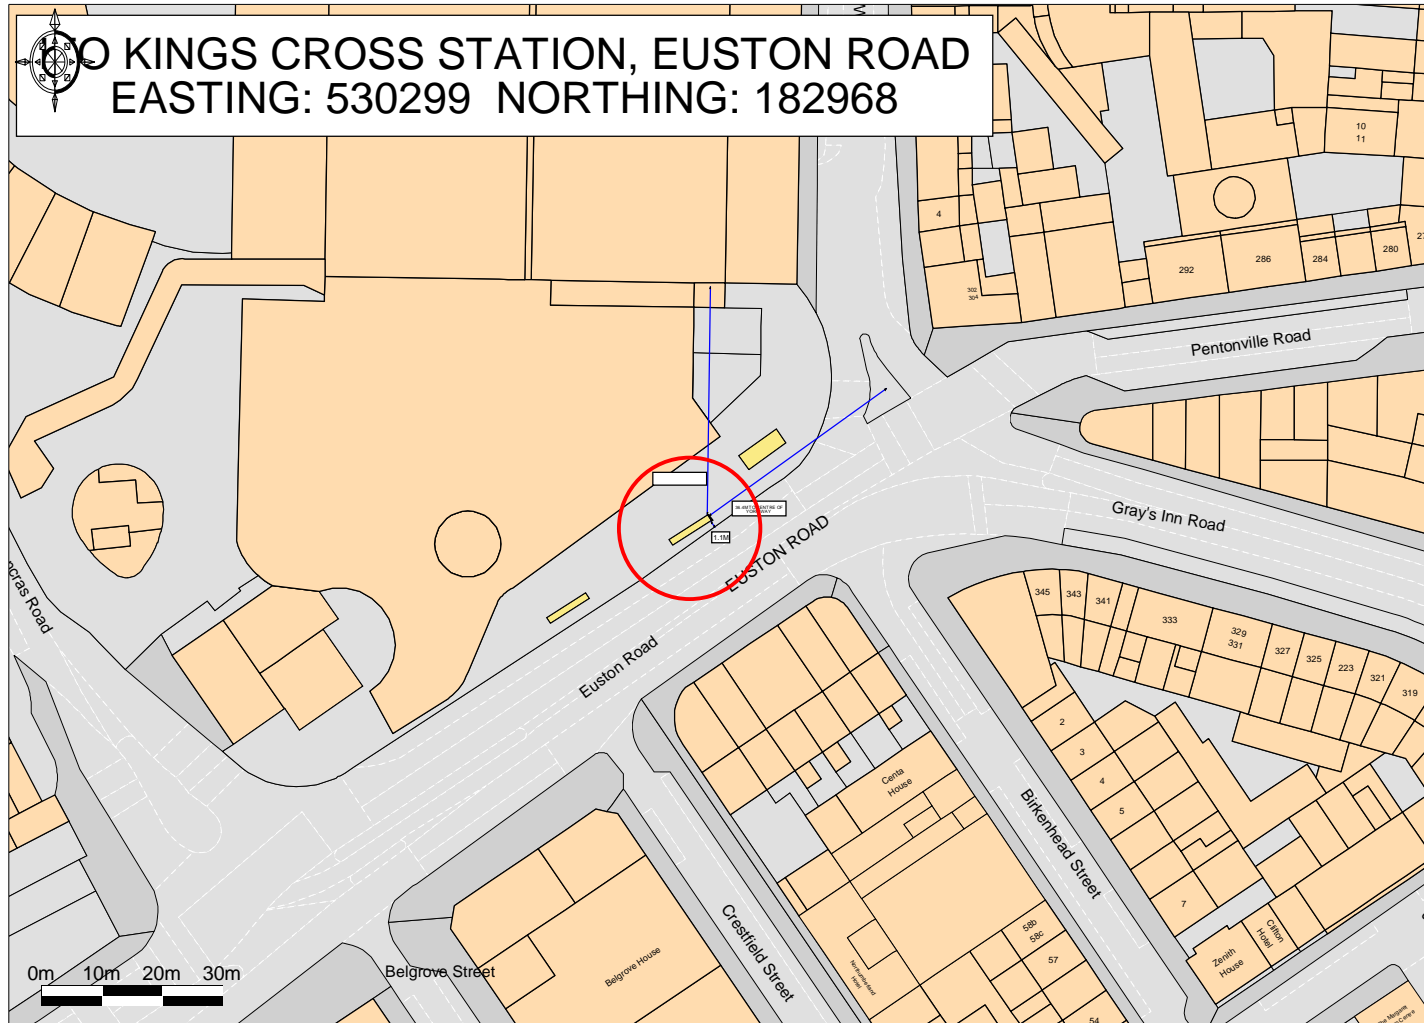

I/O KINGS CROSS STATION, EUSTON ROAD, LONDON. N1 9AL

LONDON BOROUGH OF CAMDEN.
PROPOSAL: DIGITAL ADVERTISING PANEL AFFIXED TO TFL BUS SHELTER 0107/0193