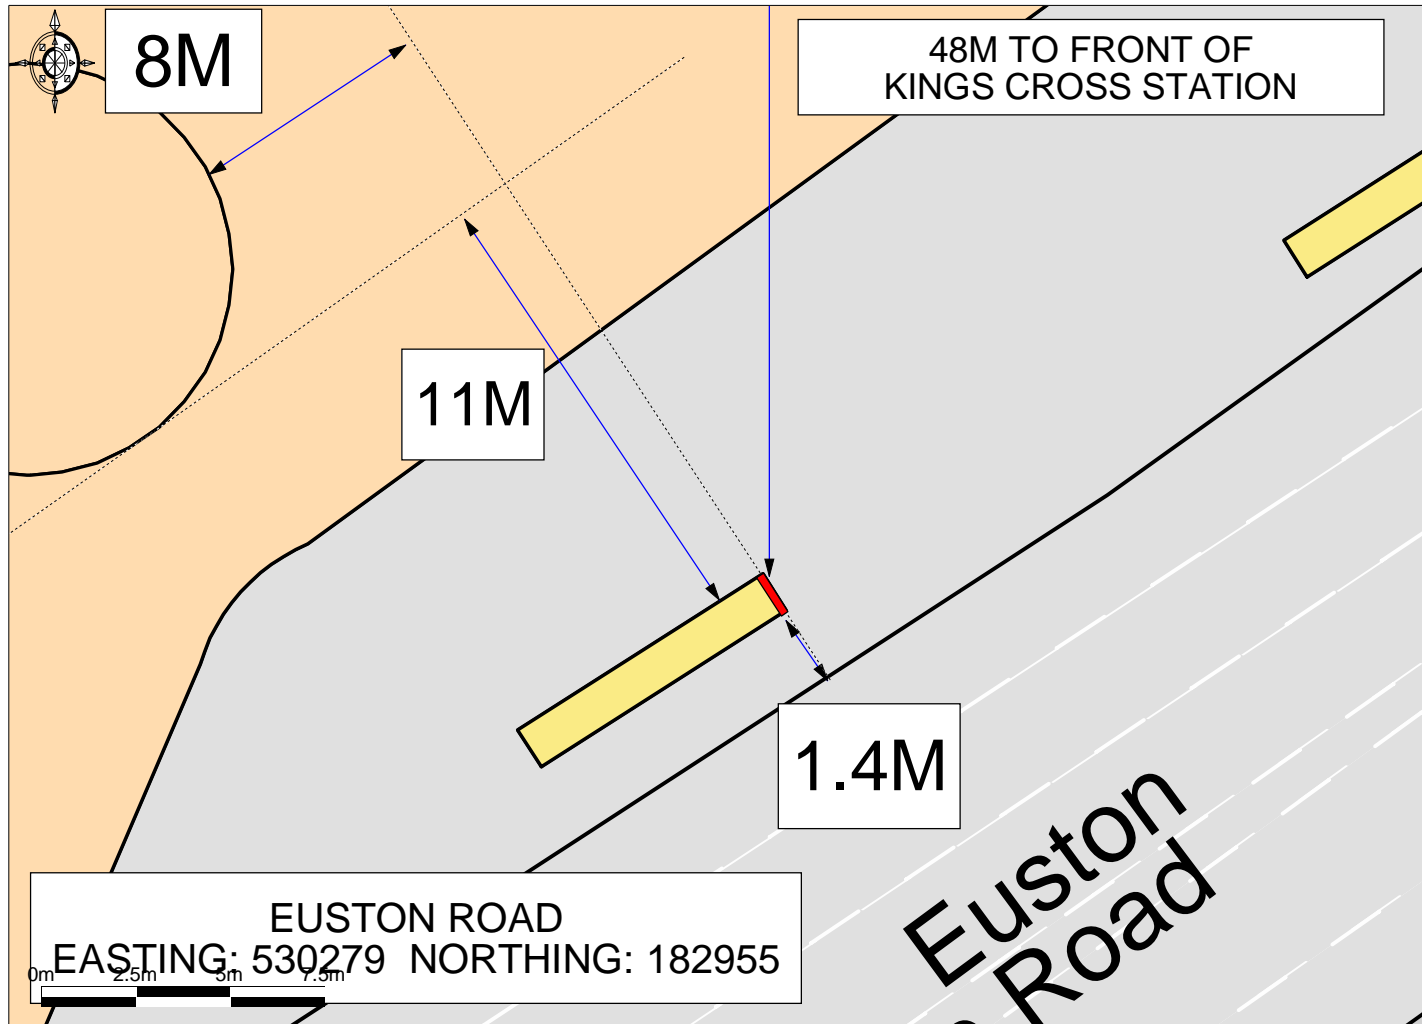

IFO KINGS CROSS STATION, EUSTON ROAD, LONDON. N1 9AL

© UKMap Copyright The Geoinformation Group 2015 Licence No. LANDMLON100003121118. Plotted Scale - 1:200

LONDON BOROUGH OF CAMDEN.
PROPOSAL: DIGITAL ADVERTISING PANEL AFFIXED TO TFL BUS SHELTER 0107/0192