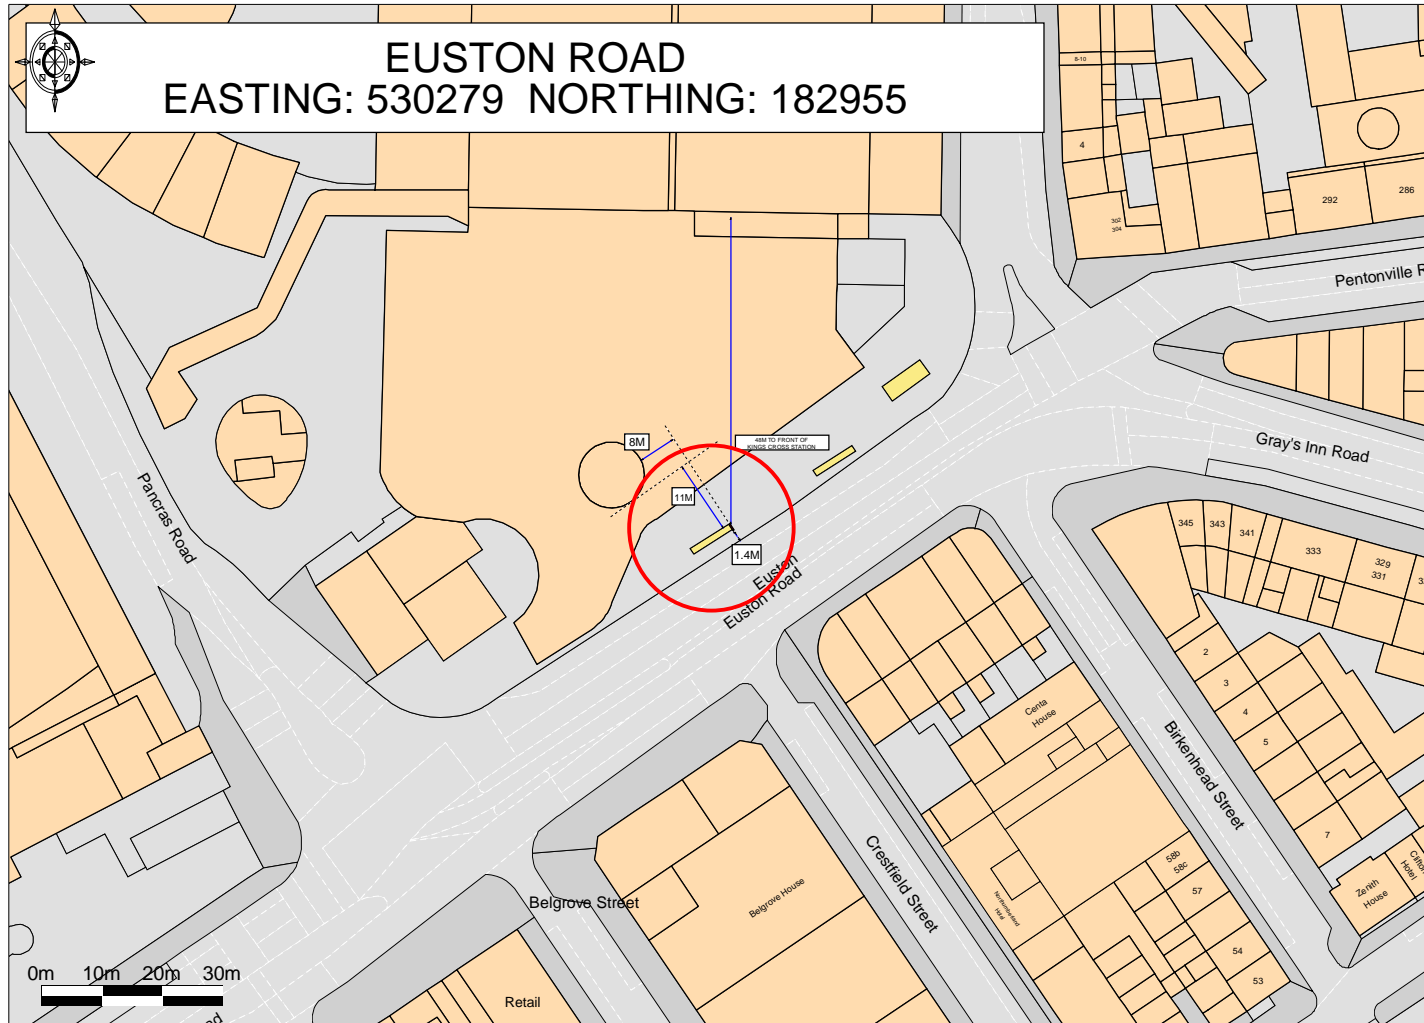

IFO KINGS CROSS STATION, EUSTON ROAD, LONDON. N1 9AL

© UKMap Copyright The Geoinformation Group 2015 Licence No. LANDMLON100003121118. Plotted Scale - 1:1250

LONDON BOROUGH OF CAMDEN.
PROPOSAL: DIGITAL ADVERTISING PANEL AFFIXED TO TFL BUS SHELTER 0107/0192