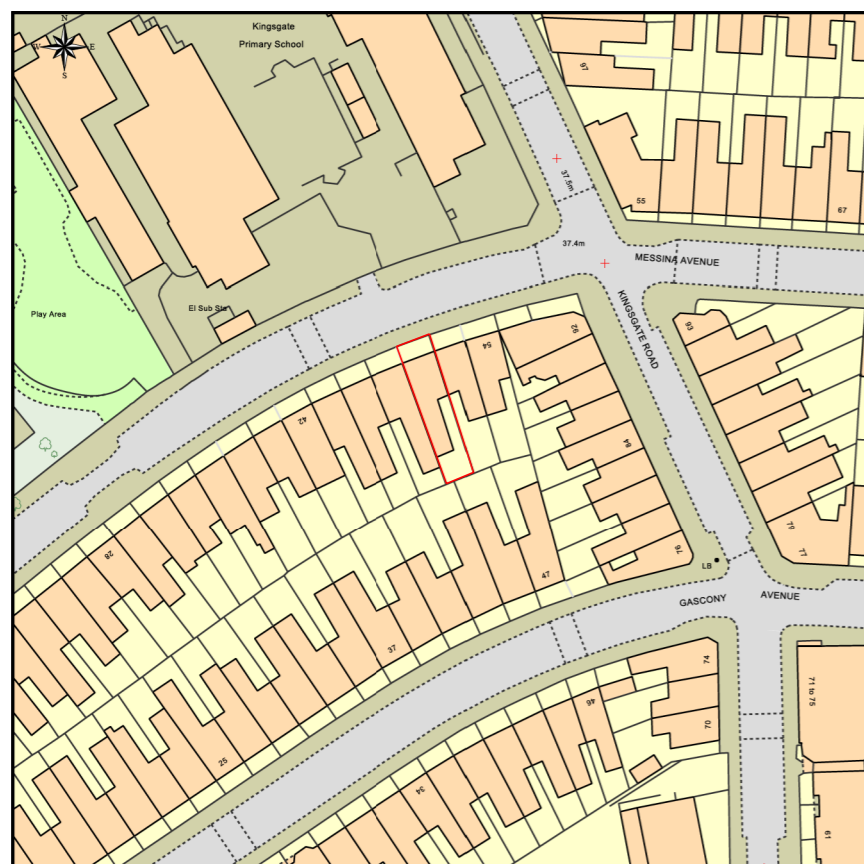

NOTES

DO NOT SCALE
ALL DIMENSIONS TO BE CHECKED ON SITE

A	PLANNING	26.02.2016
-	PRELIMINARY	19.02.2016
REVISION		DATE

PROJECT TITLE
1530: 50 MESSINA AVENUE

ARCHITECT
ARTARCHITECTS

One Bedford Road London N2 9DB
+44 (0) 207 813 4098 +44 (0) 775 714 1704
www.artarchitects.co.uk info@artarchitects.co.uk

TITLE
**SITE LOCATION PLAN
SITE PLAN**

DATE	19.02.2016
SCALE	1/1250@A3 1/500@A3
DRAWN	T.K
STATUS	PLANNING
DRG No	1530_GA_010
REV.	A

01/1530-GA-010
SITE LOCATION PLAN
1/1250

01/1530-GA-010
SITE PLAN
1/500