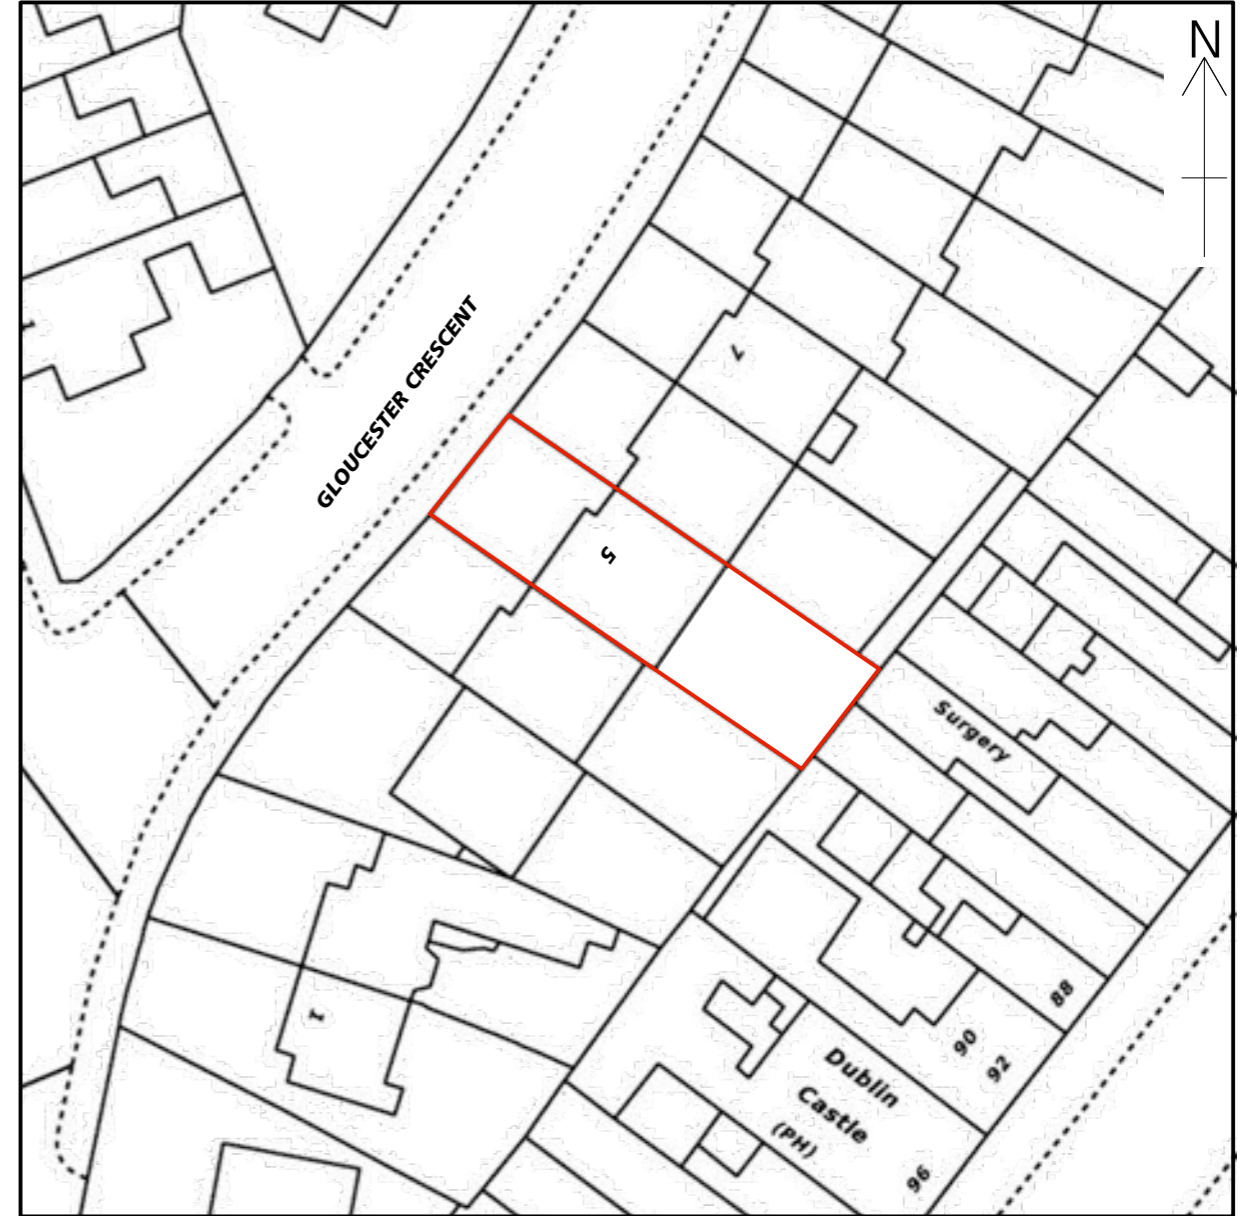

© Crown copyright and database rights 2014
Ordnance Survey 0100031673

0m 20m 40m 60m 80m 100m

Location plan - scale 1:1250 @ A3

© Crown copyright and database rights 2014
Ordnance Survey 0100031673

Block plan - scale 1:500 @ A3

P1 Planning Submission 24.02.16
REVISION DATE

PROJECT 5 Gloucester Crescent, London NW1 7DS	SCALE 1:1250/1:500 @A3	DWG No. 051_SP_01	 Unit 4, Canonbury Yard, Canonbury Business Centre, London N1 7BJ Tel: 07970 809 464 / 07799 263 959 / 020 3432 8620
DRAWING AS EXISTING Site Location & Block Plans	DATE January 2016	REVISION P1	