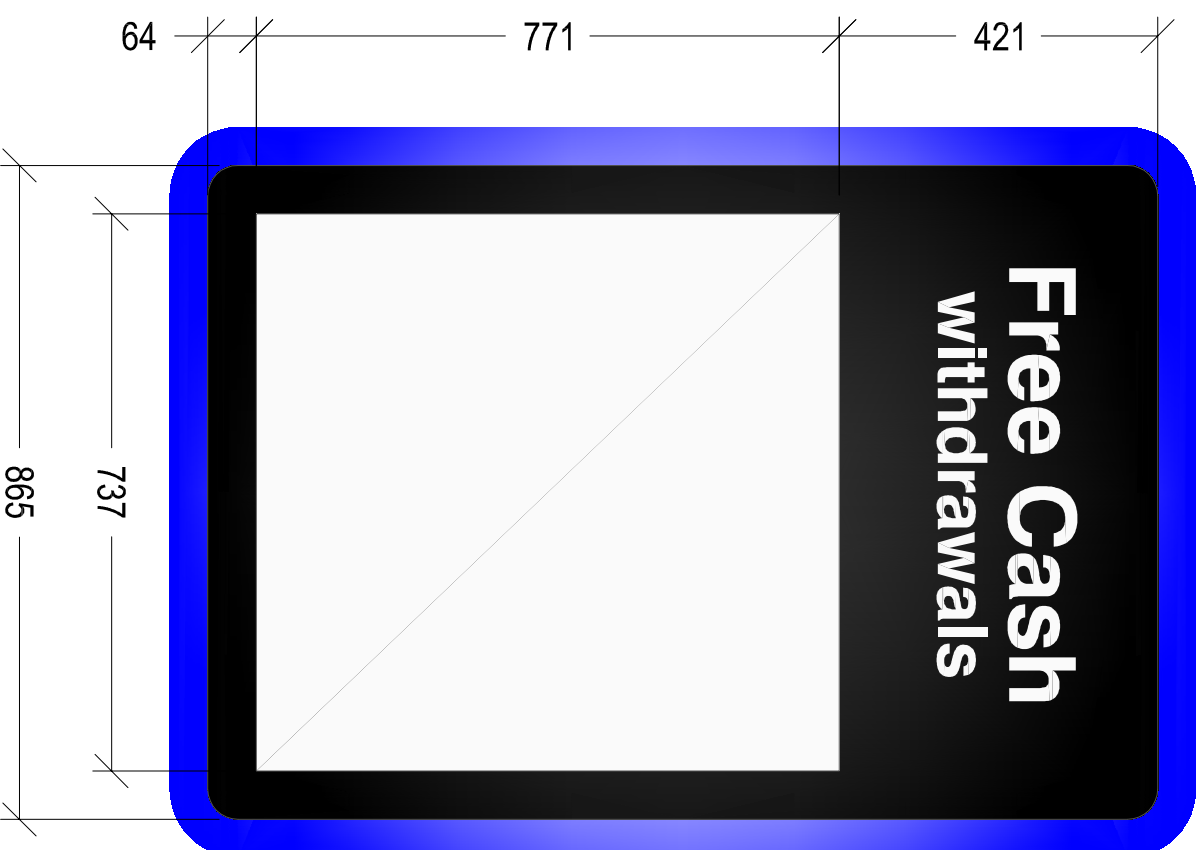

FONT: Eurostile

FONT COLOUR: cmyk = 0,0,0,0, (white)

SURROUND COLOUR - cmyk = 0,0,0,100 (black)

NOTE MACHINE RED - cmyk = 15,100,100,0

NOTEMACHINE BLUE - cmyk = 100,90,10,0

TYPICAL FASCIA
Scale 1:10

Project:
NOTE MACHINE
GENERAL SITE INSTALLATION
ARRANGEMENTS

Drawing Title:
TYPICAL FASCIA ELEVATIONS

Ref: NM--GA--F1	Date: 02-07-2014	Rev:
Scale: 1:10	Paper: A3	Date Rev:

Date:	Comments:	By:

GENERAL NOTES:
1) All dimensions in millimeters unless otherwise stated.