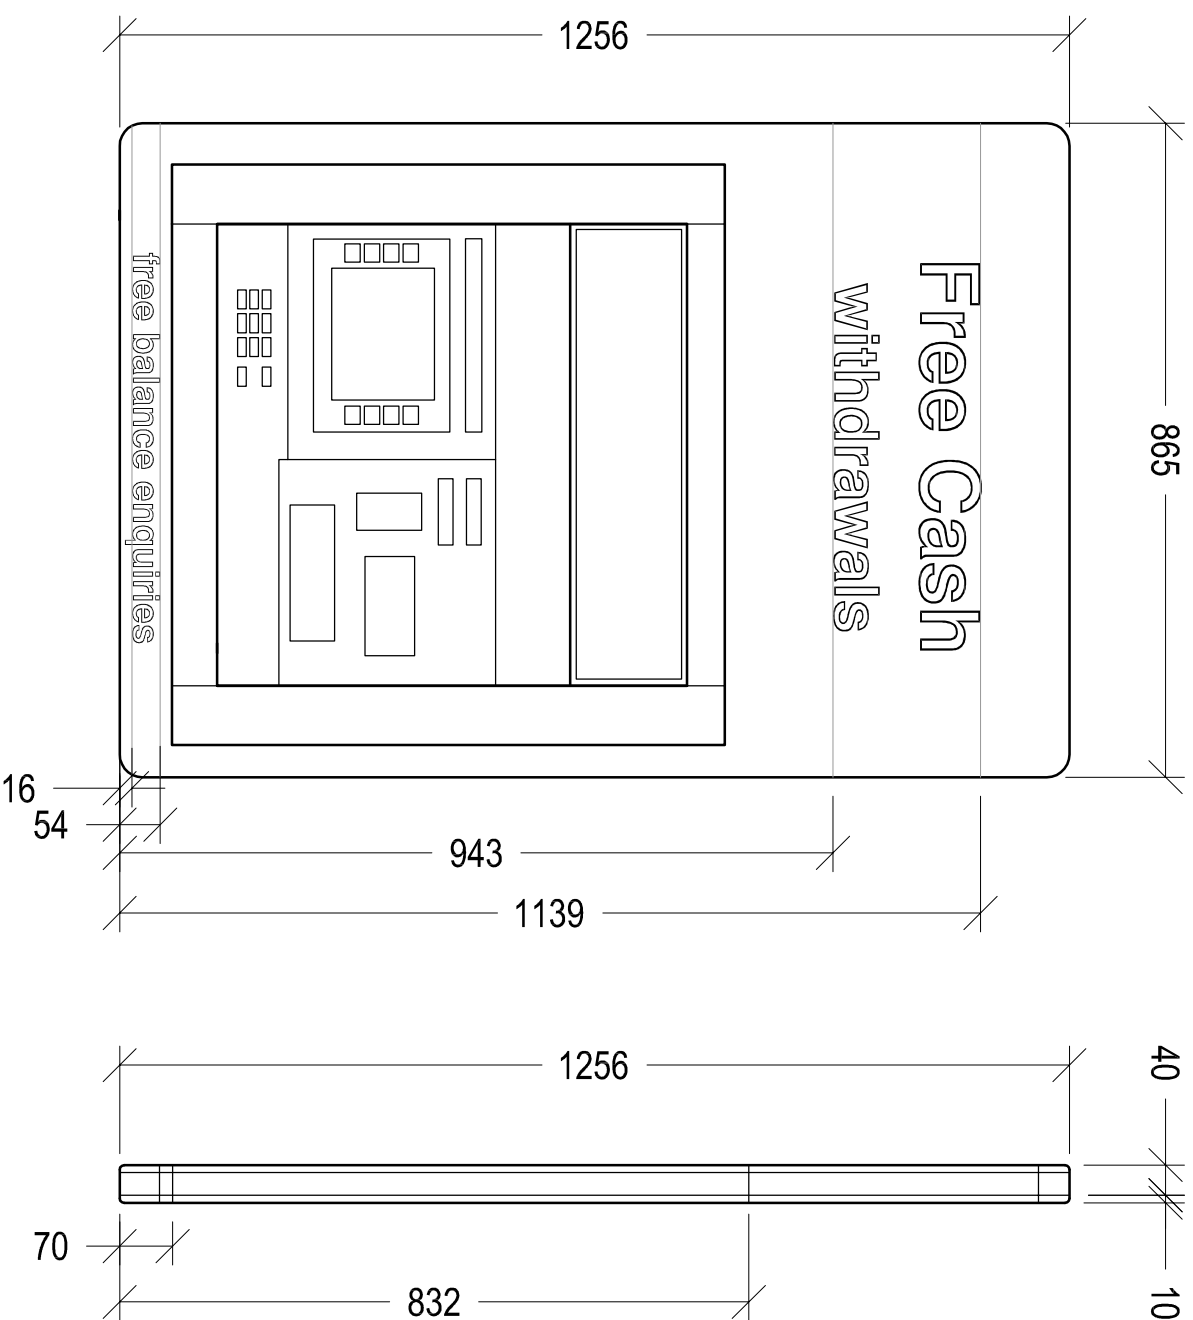

FONT: Eurostile

FONT COLOUR: cmyk = 0,0,0,0, (white)

SURROUND COLOUR - cmyk = 0,0,0,100 (black)

NOTE MACHINE RED - cmyk = 15,100,100,0

NOTEMACHINE BLUE - cmyk = 100,90,10,0

TYPICAL FASCIA
Scale 1:10

Project:
NOTE MACHINE
GENERAL SITE INSTALLATION
ARRANGEMENTS

Drawing Title:
TYPICAL FASCIA ELEVATIONS

Ref: NM--GA--F1	Date: 02-07-2014	Rev:
Scale: 1:10	Paper: A3	Date Rev:

Date:	Comments:	By:

GENERAL NOTES:
1) All dimensions in millimeters unless otherwise stated.