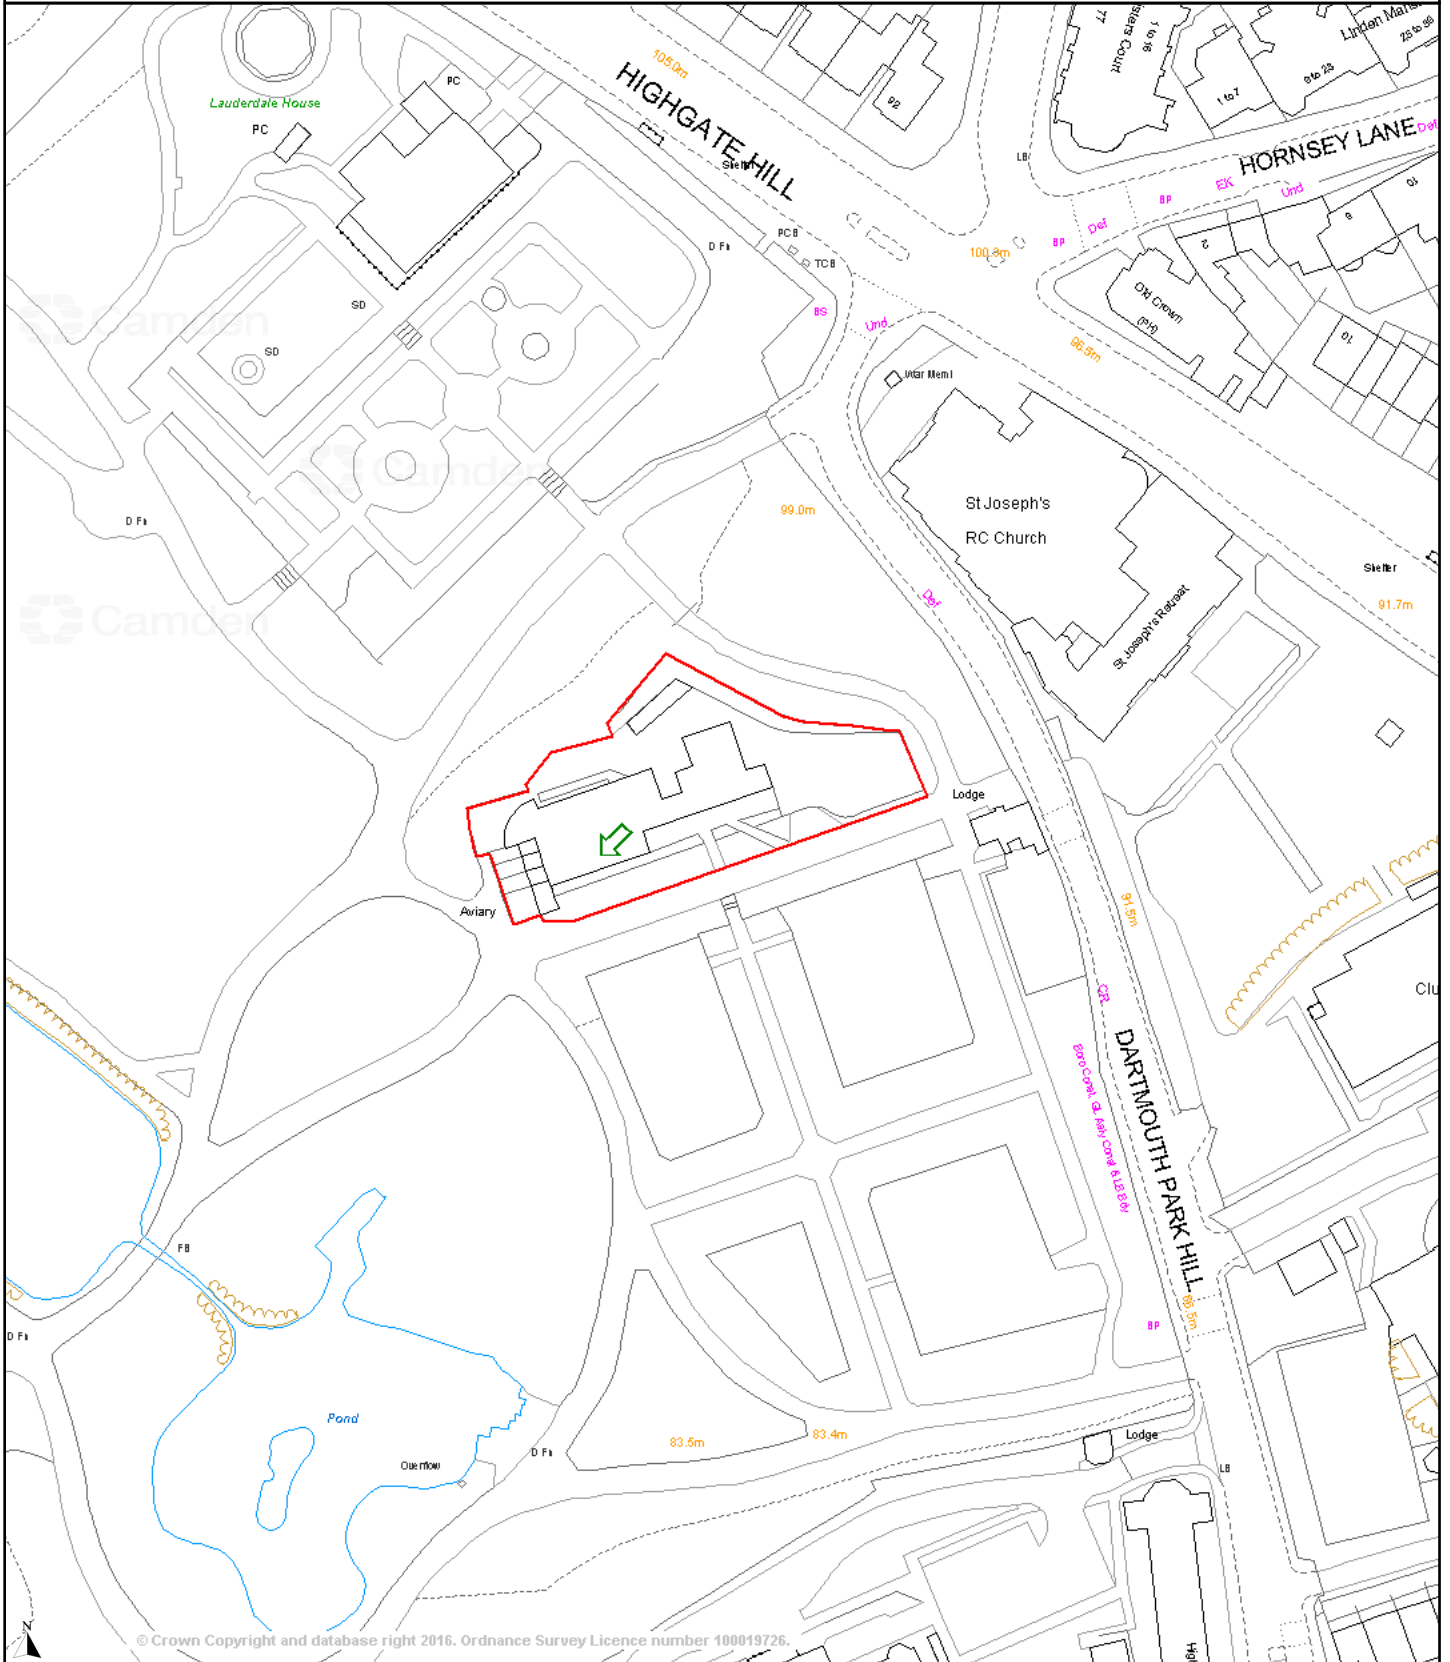

# Waterlow Park Centre

© Crown Copyright and database right 2016. Ordnance Survey Licence number 100019726.

Reproduced by permission of Ordnance Survey on behalf of HMSO.  
© Crown copyright and database right 2015.  
Ordnance Survey Licence number 100019726.

Scale 1/1250 Date 24/2/2016

Centre = 528819 E 187130 N