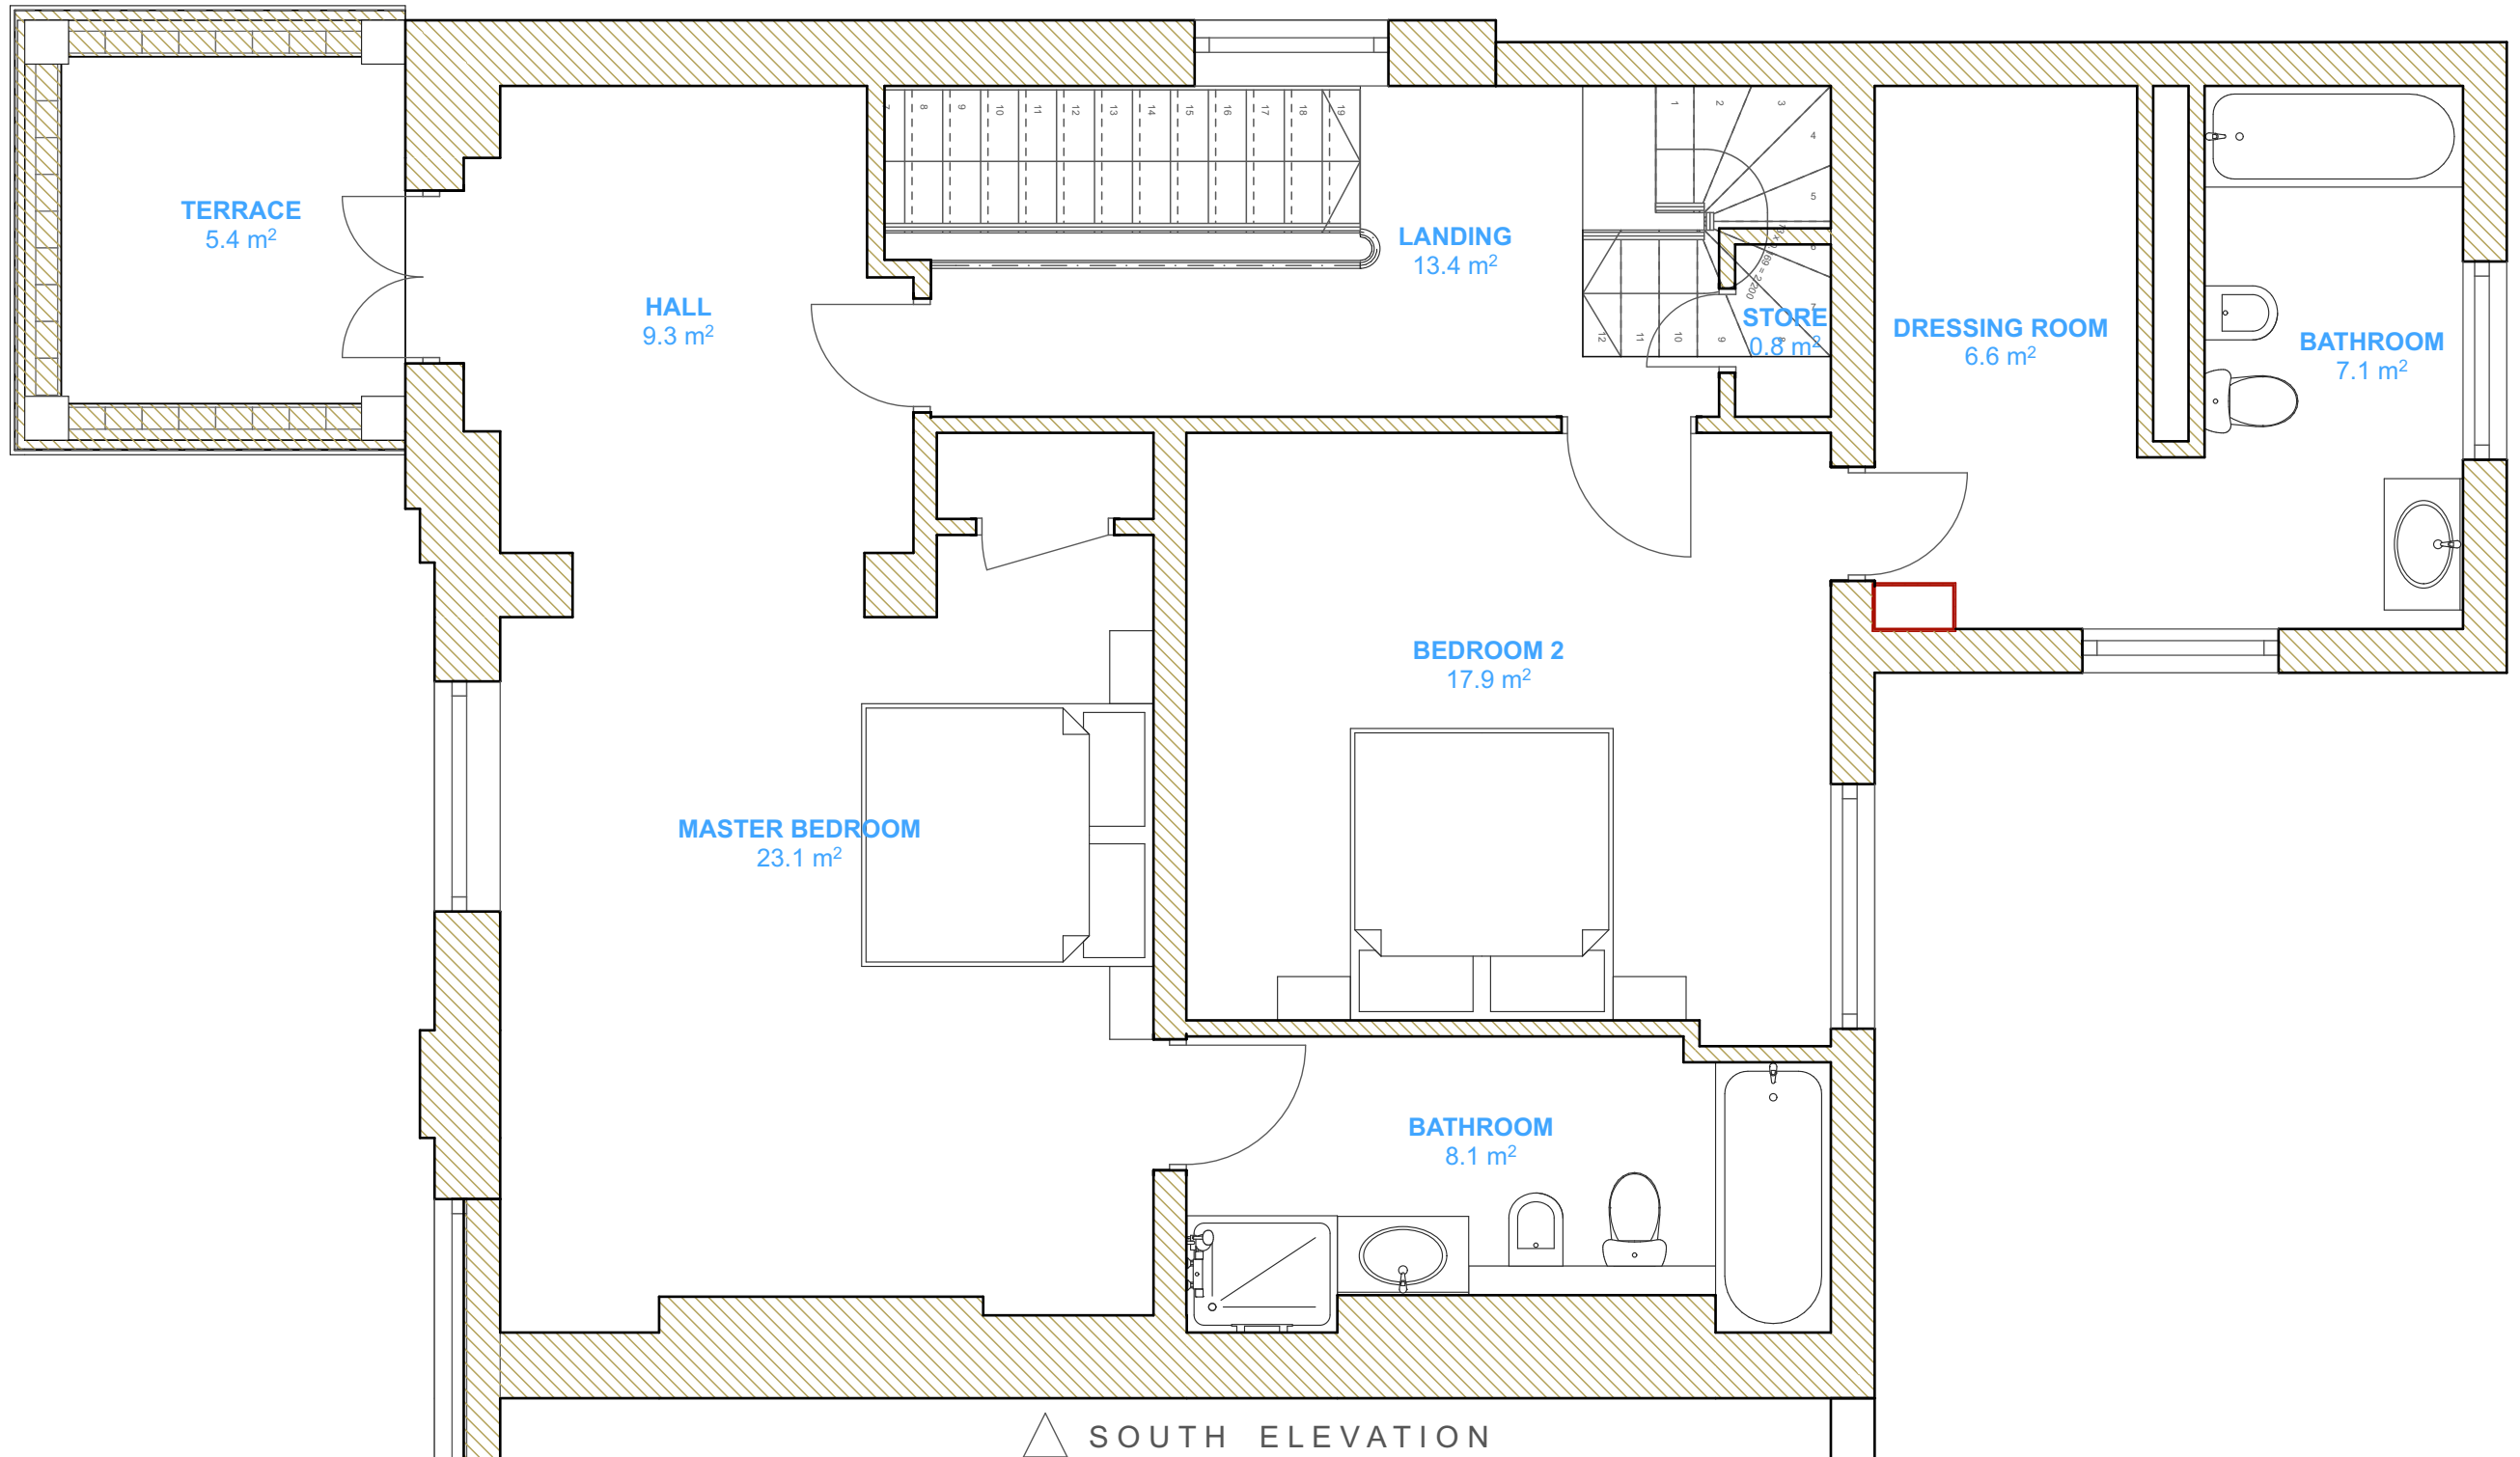

WEST ELEVATION

EAST ELEVATION

SOUTH ELEVATION

1st Floor, Compass House,
Pynacles Close, Stanmore,
Middlesex, HA7 4AF, England

info@yooparchitects.co.uk

020 8954 6291

This drawing is copyright YOOP Architects.

Rev A- Revised AC units, layout & notes

Drawing	EXISTING FIRST FLOOR		
Job	19 CUMBERLAND TERRACE, LONDON, NW1 4HS, ENGLAND		
Job No.	Date	Drm	Chk
2014/069	05/08/2015	MW	GE
Scale	Drawing No.	Revision	
1:50	069/EX/013	A	