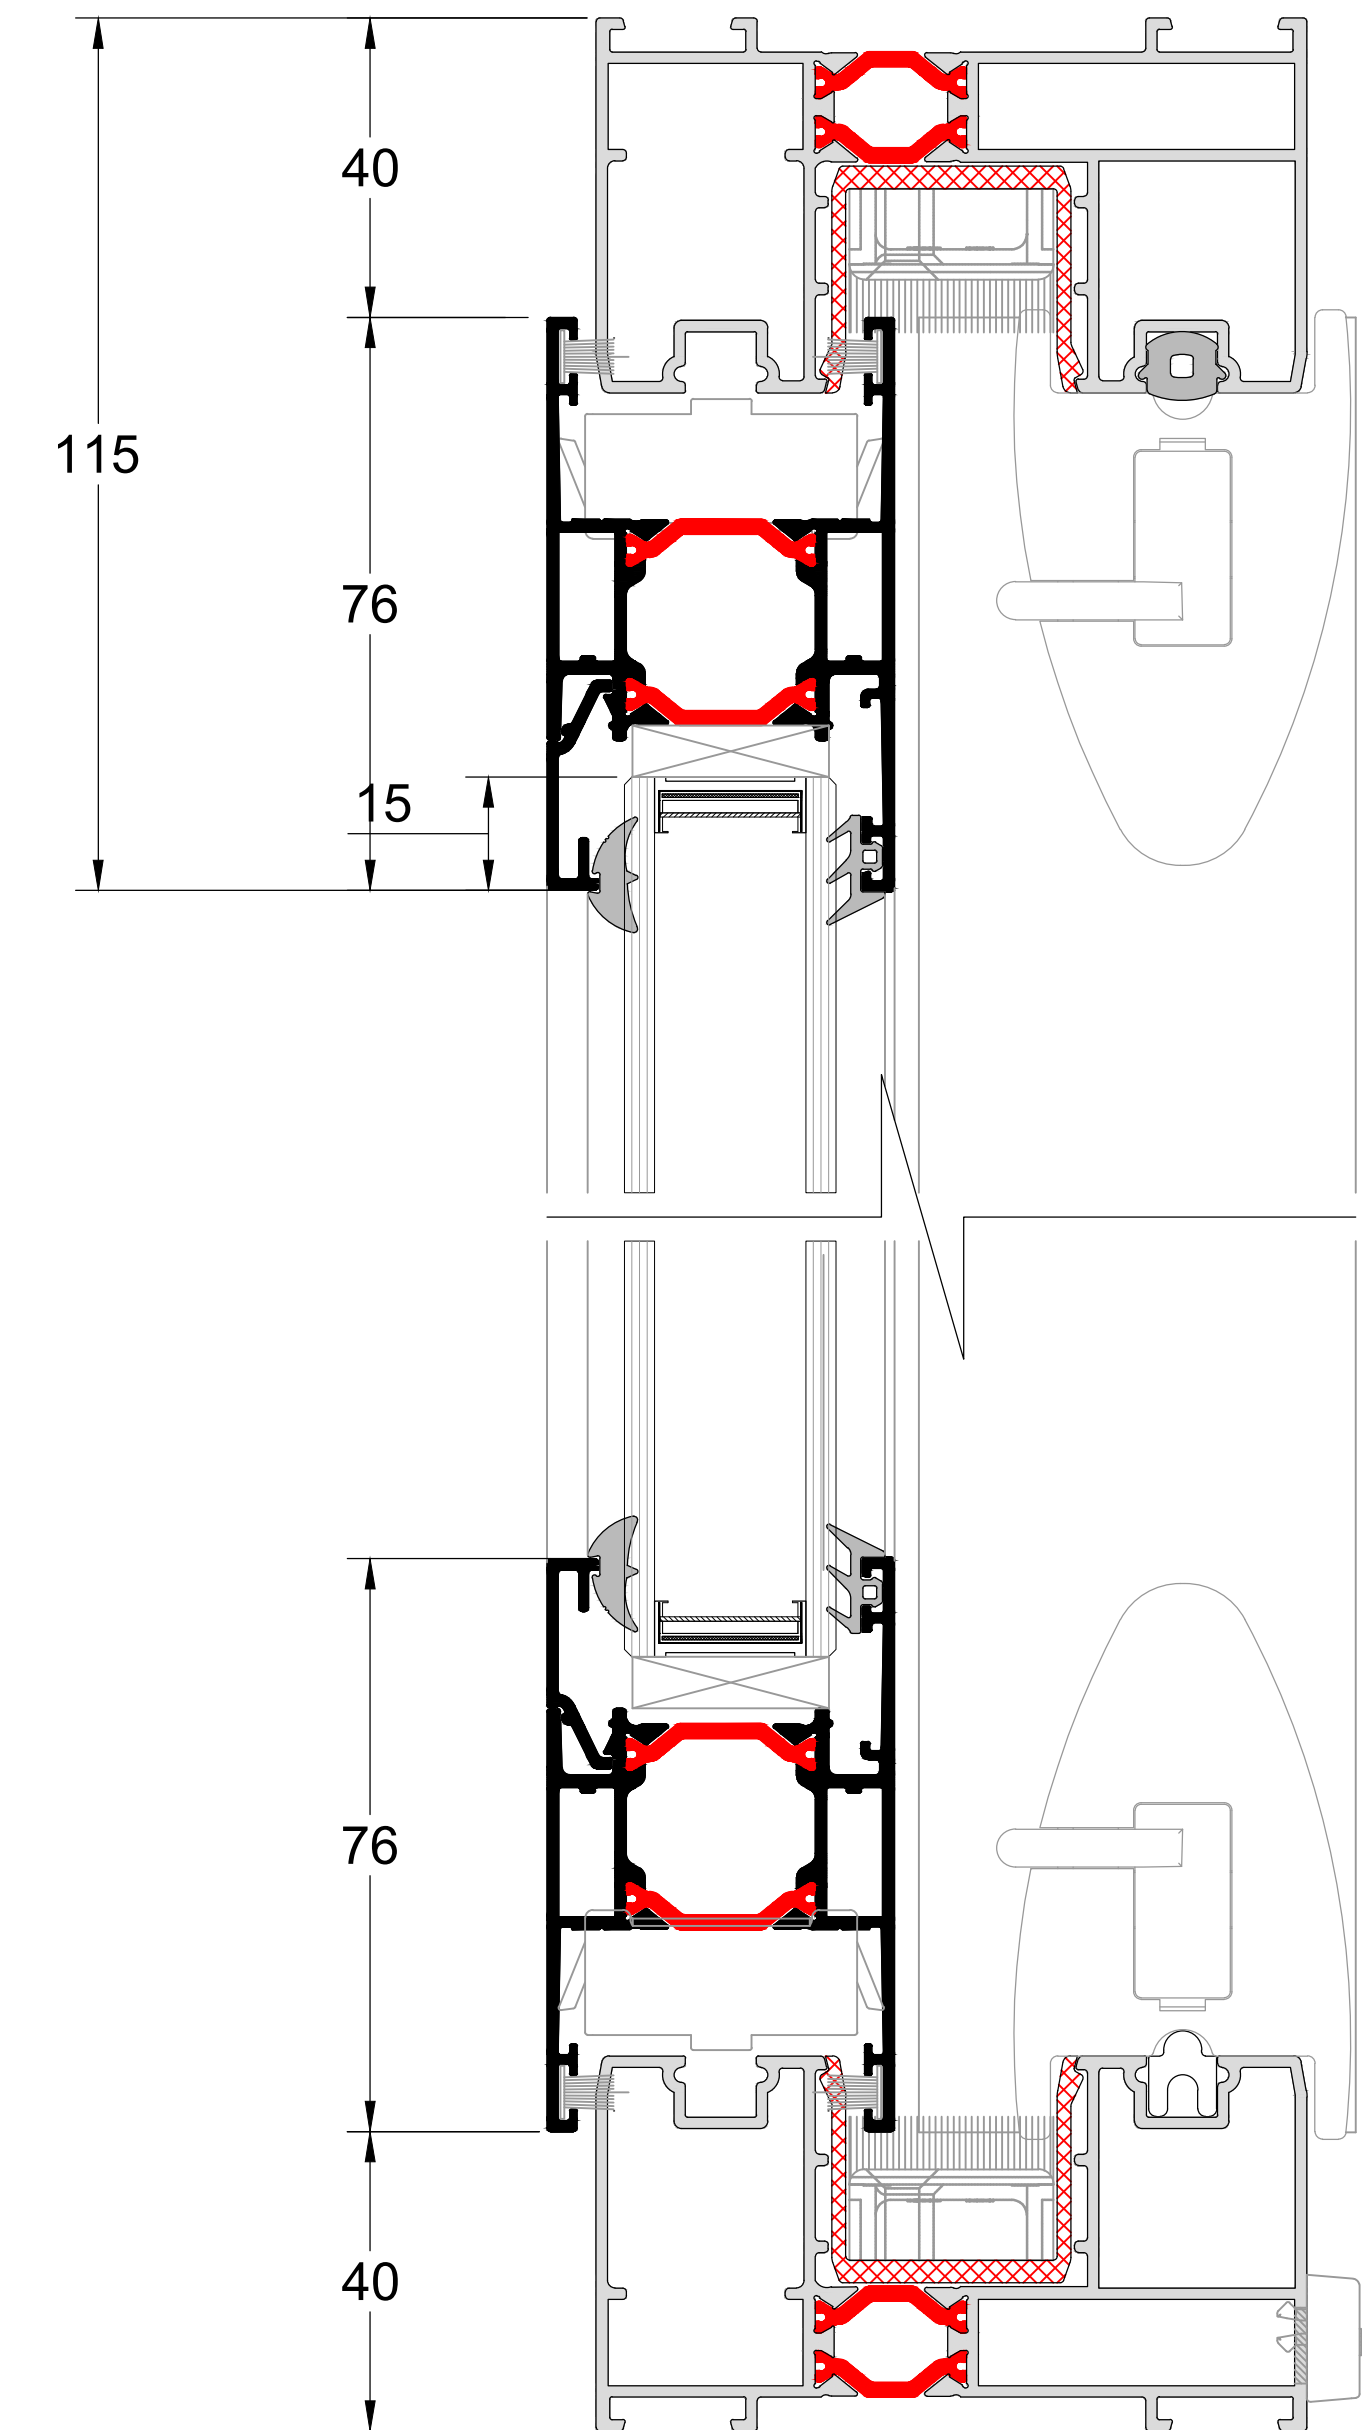

TYPICAL HORIZONTAL SECTION THRU' DOORS

SCALE: 1:1 @ A1

[NB: PLEASE REFER TO SCHEDULE NOTES]

PROPOSED DOORS