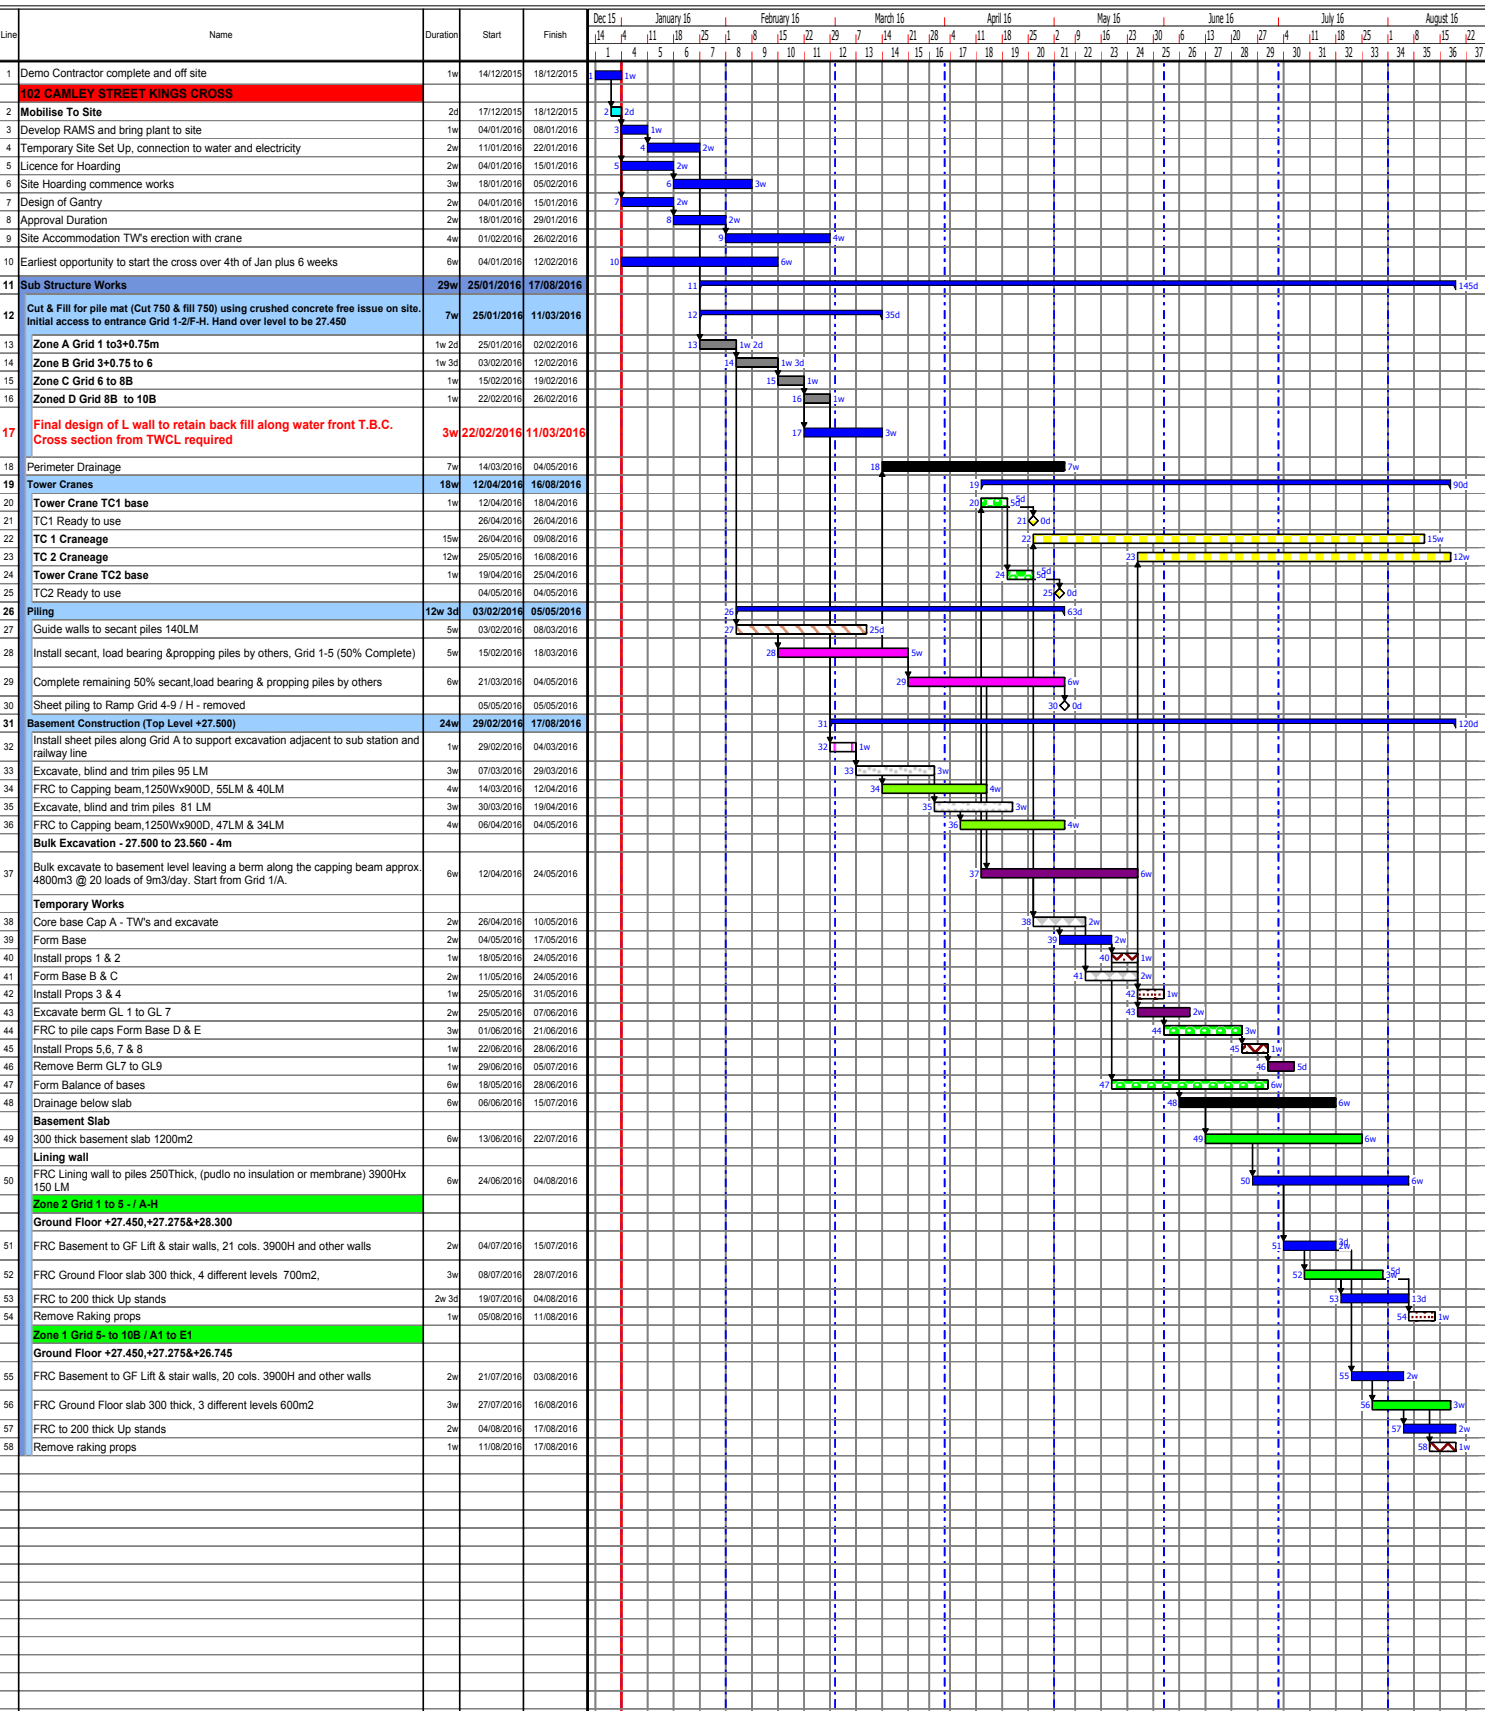

102 CAMLEY STREET KINGS CROSS

M. Greene

14/12/2015

Dwg No. 0001

Revision No. A

Notes: Comment - Chart Properties