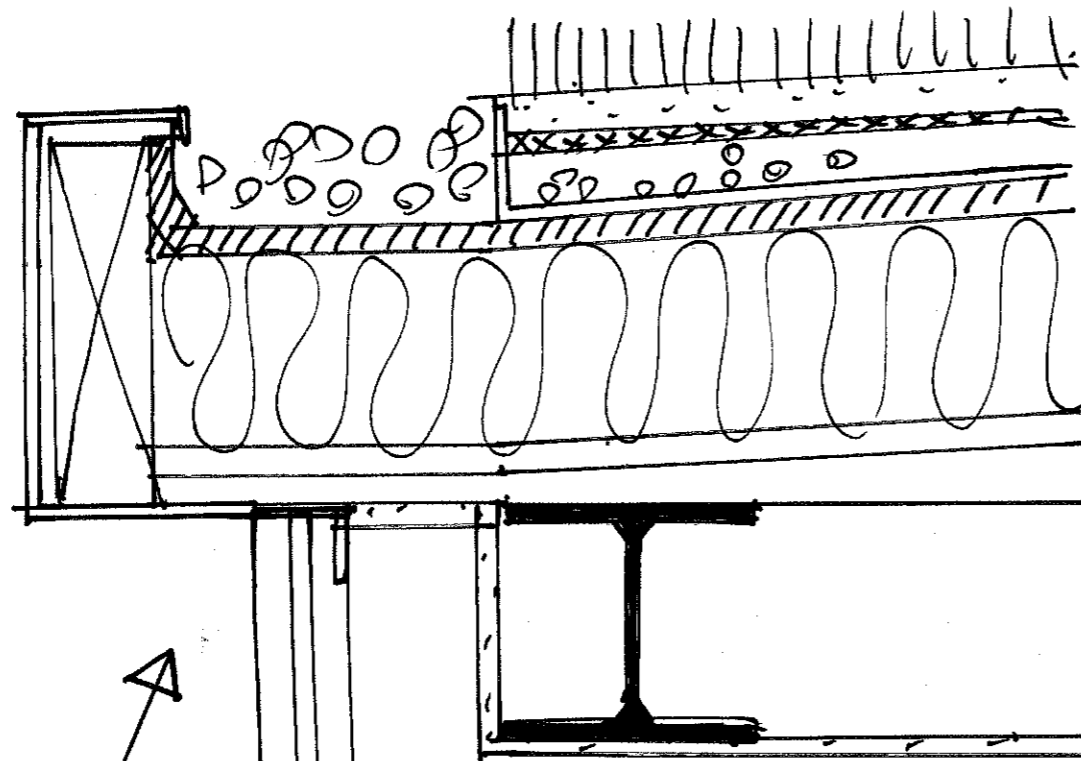

S-POD SEDUM GREEN ROOF SYSTEM

- SEDUM
- GROWING MEDIUM 40MM
- FILTER FLEECE
- DRAINAGE LAYER 40MM

DETAIL 1:5

<p>archplan architects and property management 1 Millfield Place, Highgate, London N6 6JP Tel: 020 8341 5628 e-mail: archplan@hotmail.com</p>	Date	Scale	Project	Drawing no.
	OCT 2015	1:50 At A3	126 Regents Park Road LONDON NW1 8XL	RP/11
	Drawn by		Title	Copyright Archplan 2015
	Checked by		SEDUM GREEN ROOF DETAIL AS PROPOSED	