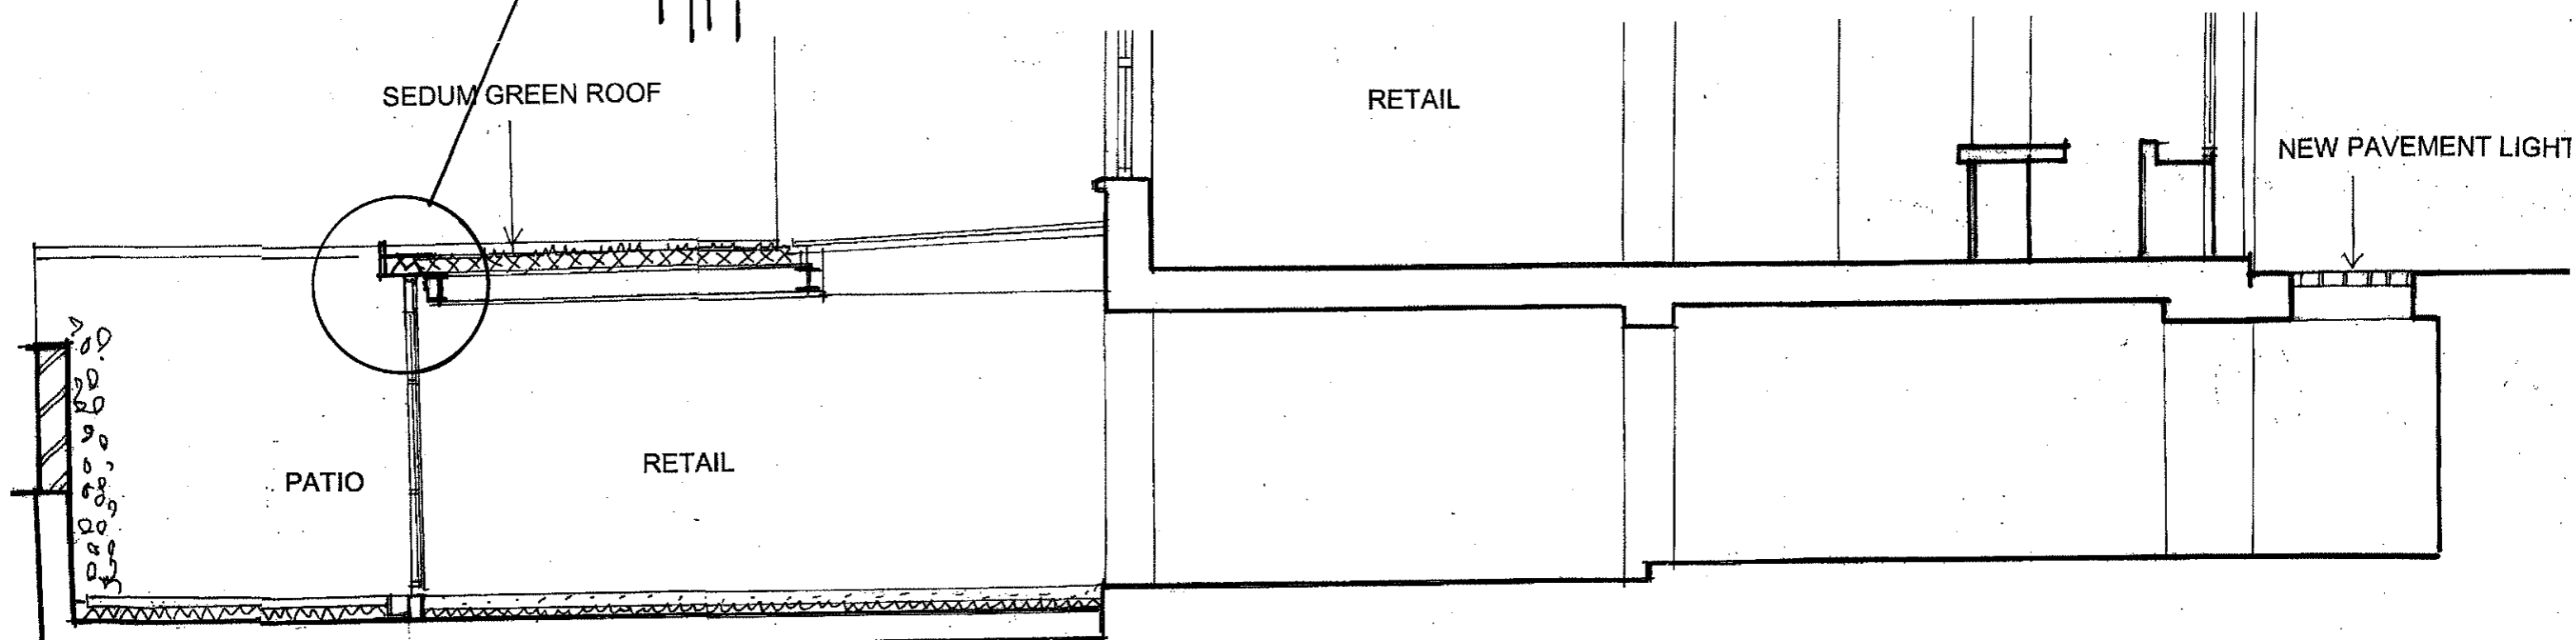

S-POD SEDUM GREEN ROOF SYSTEM

- SEDUM
- GROWING MEDIUM 40MM
- FILTER FLEECE
- DRAINAGE LAYER 40MM

DETAIL 1:5

<p>archplan architects and property management 1 Millfield Place, Highgate, London N6 6JP Tel: 020 8341 5628 e-mail: archplan@hotmail.com</p>	Date	Scale	Project	Drawing no.
	OCT 2015	1:50 At A3	126 Regents Park Road LONDON NW1 8XL	RP/11
	Drawn by		Title	Copyright Archplan 2015
	Checked by		SEDUM GREEN ROOF DETAIL AS PROPOSED	