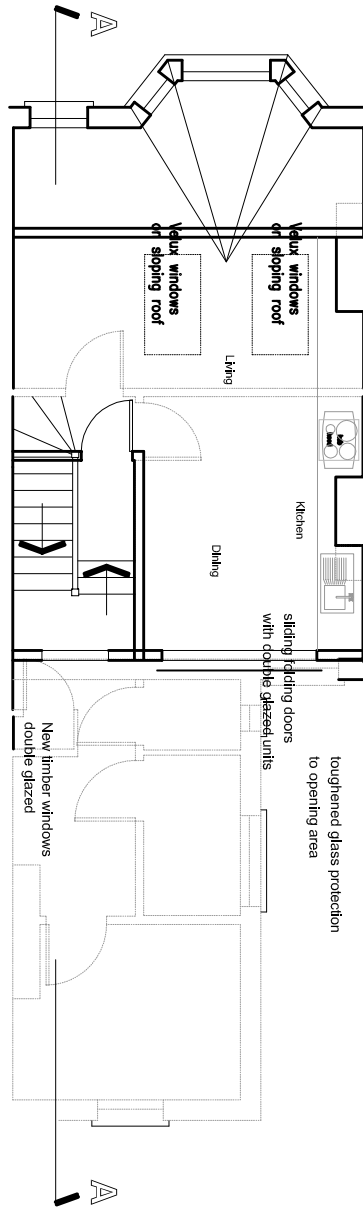

LOFT PLAN

A4

Yiannis Pareas Chartered Architects
82 Mill Lane
London NW6 1NL
Tel 020 7431 5022 fax 020 7435 6571

FLAT 2
71 B RAVESHAW STREET
LONDON NW6 1NP

SCALE 1:100

LOFT PLAN
AS PROPOSED

DRAWING NO 504/6