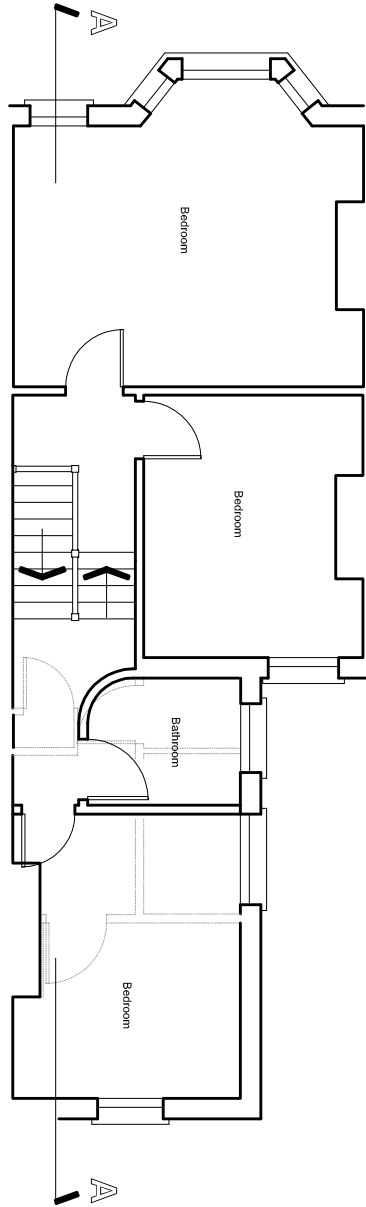

FIRST FLOOR PLAN

A4

Yiannis Pareas Chartered Architects  
82 Mill Lane  
London NW6 1NL  
Tel 020 7431 5022 fax 020 7435 6571

FLAT 2  
71 B RAVESHAW STREET  
LONDON NW6 1NP

SCALE 1:100

FIRST FLOOR PLAN  
AS PROPOSED

DRAWING NO 504/5