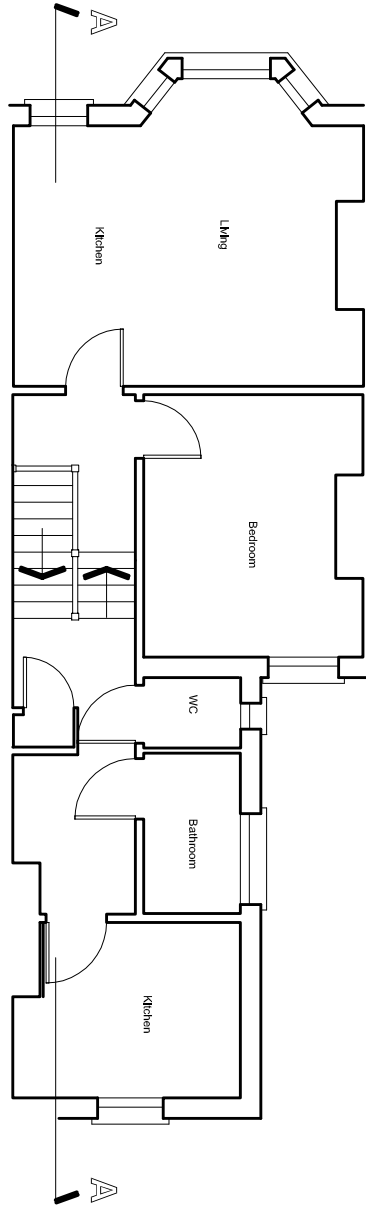

FIRST FLOOR PLAN

A4

Yiannis Pareas Chartered Architects  
82 Mill Lane  
London NW6 1NL  
Tel 020 7431 5022 fax 020 7435 6571

FLAT 2  
71 B RAVESHAW STREET  
LONDON NW6 1NP

SCALE 1:100

FIRST FLOOR PLAN  
AS EXISTING

DRAWING NO 504/1