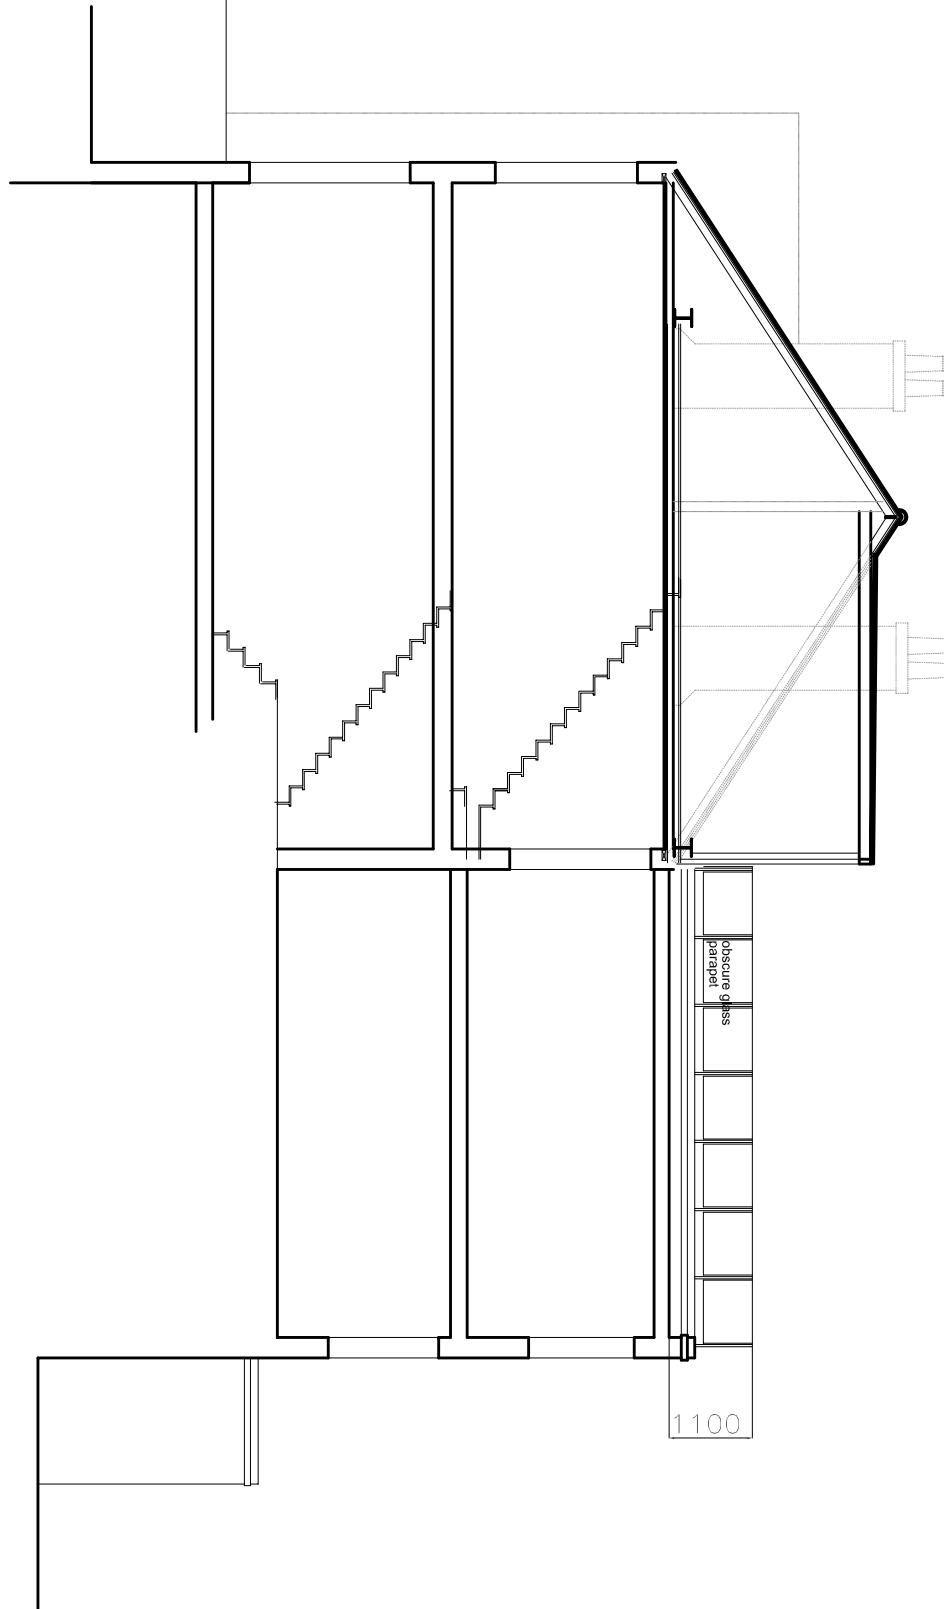

SECTION A - A

A4

Yiannis Pareas Chartered Architects
82 Mill Lane
London NW6 1NL
Tel 020 7431 5022 fax 020 7435 6571

FLAT 2
33 GLADYS ROAD
LONDON NW6 2PU
SCALE 1:100

SECTION A - A
AS PROPOSED

DRAWING NO 643/8